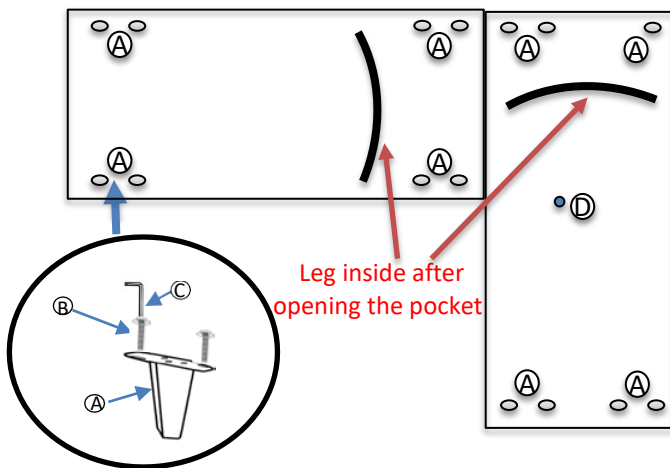

LIVING SPACES

A	Sofa Legs		X8
B	Bolts		X16
C	Allen key		X2
D	Support Leg		X1

ALLIE

320726/AS-23030-3ELZ5+1ERTC-BU

KIT-ALLIE BUTTERCUP 2PC QN SLPR SCTNL
W/RAF SLPR CNR CHAISE

320727/AS-23030-3ELZ5+1ERTC-MJ

KIT-ALLIE MIDNIGHT JADE 2PC QN SLPR
SCTNL W/RAF SLPR CNR CHAISE

320728/AS-23030-3ELZ5+1ERTC-STORM

KIT-ALLIE GREY 2PC QN SLPR SCTNL
W/RAF SLPR CNR CHAISE

Not provided

Operation Instructions

1、 Remove seat cushions. Lift up the bed frame without mattress and cut plastic tie at the bottom of sofa bed frame. Open the bed's front leg.

2、 Pull down the bed frame to the ground.

3、 Pull the handle back down put the mattress on the bed frame. Now you can enjoy it.

4、 Close it in the reverse order, put back the seat cushion.