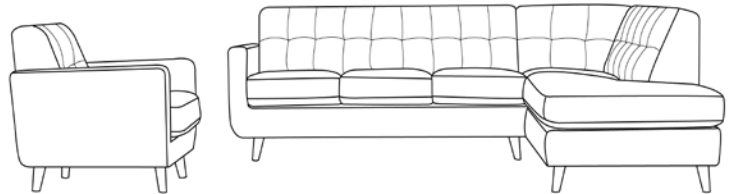

LIVING SPACES

A	Sofa Legs		X12
B	Bolts		X24
C	Allen key		X3
D	Support Legs		X1

ALLIE

320723 / AS-23030-3ELZ5+1ERTC+1s-BU
KIT-ALLIE BUTTERCUP 2PC QN SLPR SCTNL
W/RAF SLPR CNR CHAISE & CHAIR

320724 / AS-23030-3ELZ5+1ERTC+1s-MJ
KIT-ALLIE MIDNIGHT JADE 2PC QN SLPR
SCTNL W/RAF SLPR CNR CHAISE & CHAIR

320725 / AS-23030-3ELZ5+1ERTC+1s-STORM
KIT-ALLIE GREY 2PC QN SLPR SCTNL W/RAF
SLPR CNR CHAISE & CHAIR

Not provided

Operation Instructions

1、 Remove seat cushions. Lift up the bed frame without mattress and cut plastic tie at the bottom of sofa bed frame. Open the bed's front leg.

2、 Pull down the bed frame to the ground.

3、 Pull the handle back down put the mattress on the bed frame. Now you can enjoy it.

4、 Close it in the reverse order, put back the seat cushion.