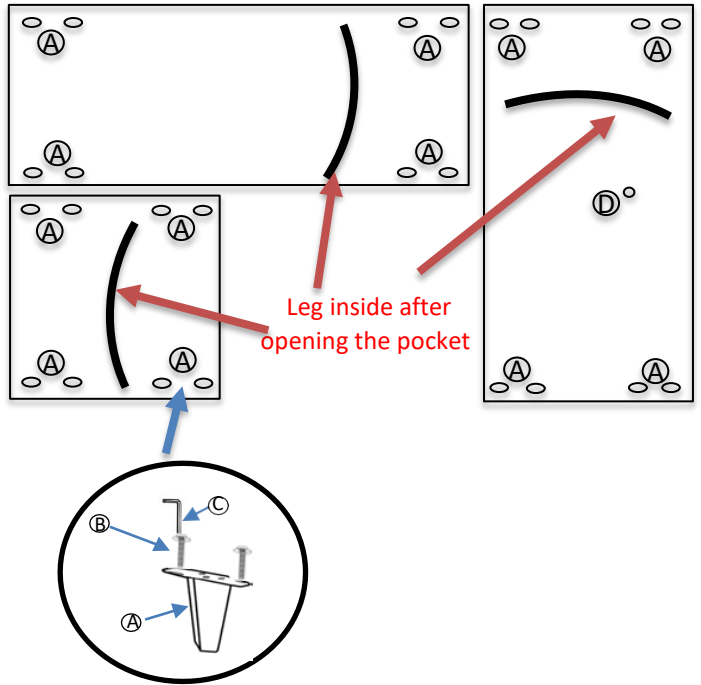

LIVING SPACES

A	Sofa Legs		X12
B	Bolts		X24
C	Allen key		X3
D	Support Legs		X1

ALLIE

320723 / AS-23030-3ELZ5+1ERTC+1s-BU
KIT-ALLIE BUTTERCUP 2PC QN SLPR SCTNL
W/RAF SLPR CNR CHAISE & CHAIR

320724 / AS-23030-3ELZ5+1ERTC+1s-MJ
KIT-ALLIE MIDNIGHT JADE 2PC QN SLPR
SCTNL W/RAF SLPR CNR CHAISE & CHAIR

320725 / AS-23030-3ELZ5+1ERTC+1s-STORM
KIT-ALLIE GREY 2PC QN SLPR SCTNL W/RAF
SLPR CNR CHAISE & CHAIR

Not provided

Operation Instructions

1、 Remove seat cushions. Lift up the bed frame without mattress and cut plastic tie at the bottom of sofa bed frame. Open the bed's front leg.

2、 Pull down the bed frame to the ground.

3、 Pull the handle back down put the mattress on the bed frame. Now you can enjoy it.

4、 Close it in the reverse order, put back the seat cushion.