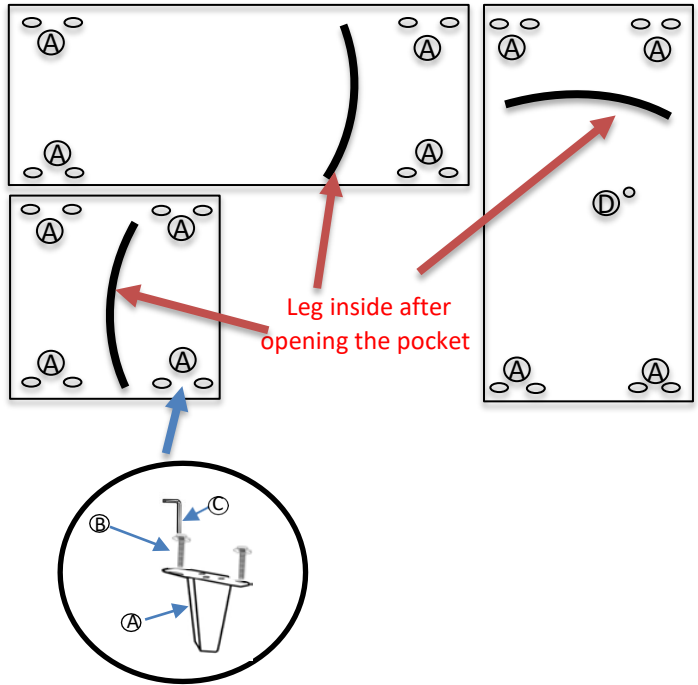

LIVING SPACES

A	Sofa Legs		X12
B	Bolts		X24
C	Allen key		X3
D	Support Legs		X1

ALLIE

320723 / AS-23030-3ELZ5+1ERTC+1s-BU
 KIT-ALLIE BUTTERCUP 2PC QN SLPR SCTNL
 W/RAF SLPR CNR CHAISE & CHAIR

320724 / AS-23030-3ELZ5+1ERTC+1s-MJ
 KIT-ALLIE MIDNIGHT JADE 2PC QN SLPR
 SCTNL W/RAF SLPR CNR CHAISE & CHAIR

320725 / AS-23030-3ELZ5+1ERTC+1s-STORM
 KIT-ALLIE GREY 2PC QN SLPR SCTNL W/RAF
 SLPR CNR CHAISE & CHAIR

Not provided

Operation Instructions

1、 Remove seat cushions. Lift up the bed frame without mattress and cut plastic tie at the bottom of sofa bed frame. Open the bed's front leg.

2、 Pull down the bed frame to the ground.

3、 Pull the handle back down put the mattress on the bed frame. Now you can enjoy it.

4、 Close it in the reverse order, put back the seat cushion.