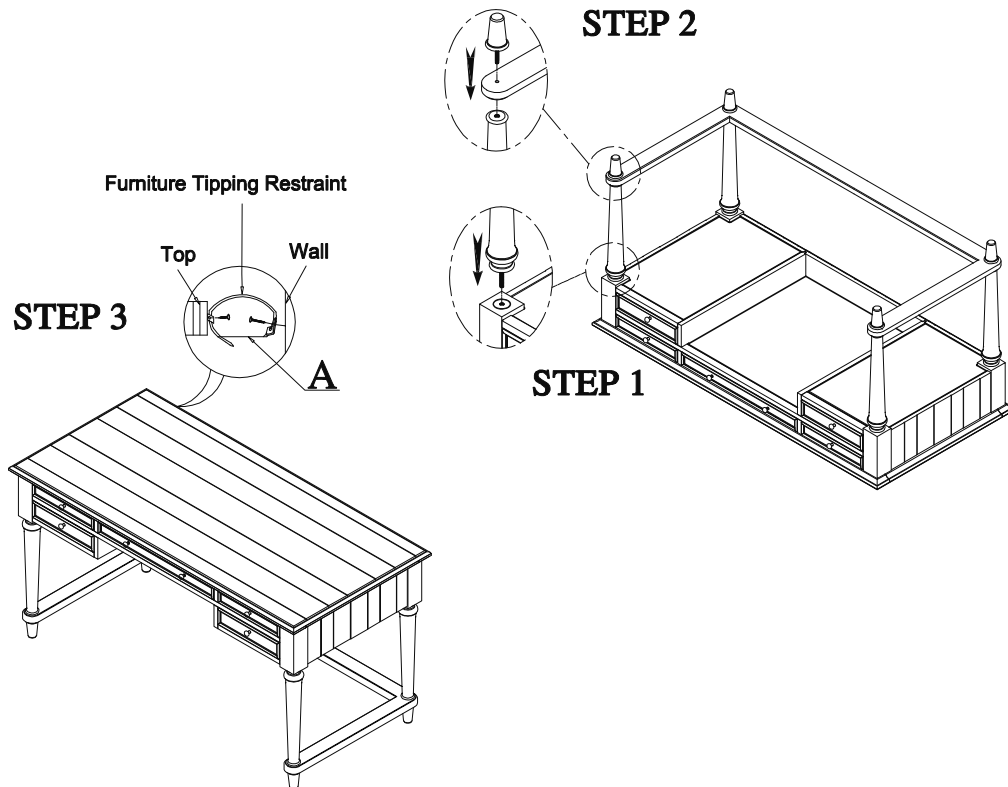

ITEM: 1689BR-16 WRITING DESK

Thank you for purchasing this quality product. Be sure to check all packing material carefully for small parts which may have come loose inside the carton during shipment. Identify and count all parts and compare with the Parts List below.

! For items use on wooden floor, hard surfaces or carpets, it is recommended to install protective pads under all legs and supports to avoid/ prevent from damages/ scratches and discoloration.

! Pour les articles Utilisés sur un plancher en bois, des surfaces dures ou tapis, il est recommandé d'installer des mordaches de protection sous tous les jambes et prend en charge pour éviter/empêcher de dommages/rayures et la décoloration.

MADE IN VIETNAM

PARTS LIST

NO.	DRAWING	QTY	DESCRIPTION
1		1	TOP FRAME
2		4	LEG POST
3		1	SHELF
4		4	BUN FEET

HARDWARE LIST

A	FURNITURE TIPPING RESTRAINT			
Strap	Anchor	Brackets	Screw (φ8x1")	Screw (φ8x5/8")
1pc	1pc	2pcs	1pc	1pc