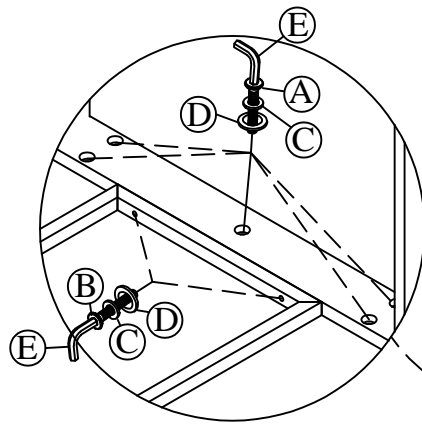

LIVING SPACES

ASSEMBLY INSTRUCTIONS

Revert the knobs as instrction

HARDWARE LIST

Code	PART LIST		
1	Table		1PC
2	Leg		2PC
3	Stretcher		1PC

Part	SKU#	IMAGE	DESCRIPTION	QTY
1	A		Allen bolt Ø1/4 * 30mm	10pcs
2	B		Allen bolt Ø1/4 * 38mm	4pcs
3	C		Lock washer Ø1/4**11*2mm	14pcs
4	D		Flat washer Ø1/4**16*2mm	14pcs
5	E		4mm Allen key	1pc

STEP 1

Adjustable level
Patin réglable
Nivelador ajustable

Leveler