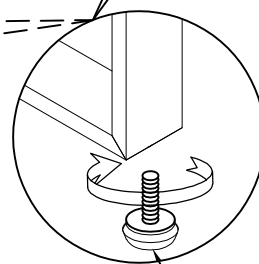

LIVING SPACES

ASSEMBLY INSTRUCTIONS

Revert the knobs as instrction

HARDWARE LIST

Code	PART LIST		
1	Table		1PC
2	Leg		2PC
3	Stretcher		1PC

Part	SKU#	IMAGE	DESCRIPTION	QTY
1	A		Allen bolt Ø1/4 * 30mm	10pcs
2	B		Allen bolt Ø1/4 * 38mm	4pcs
3	C		Lock washer Ø1/4**11*2mm	14pcs
4	D		Flat washer Ø1/4**16*2mm	14pcs
5	E		4mm Allen key	1pc

STEP 1

Adjustable level
Patin réglable
Nivelador ajustable

Leveler