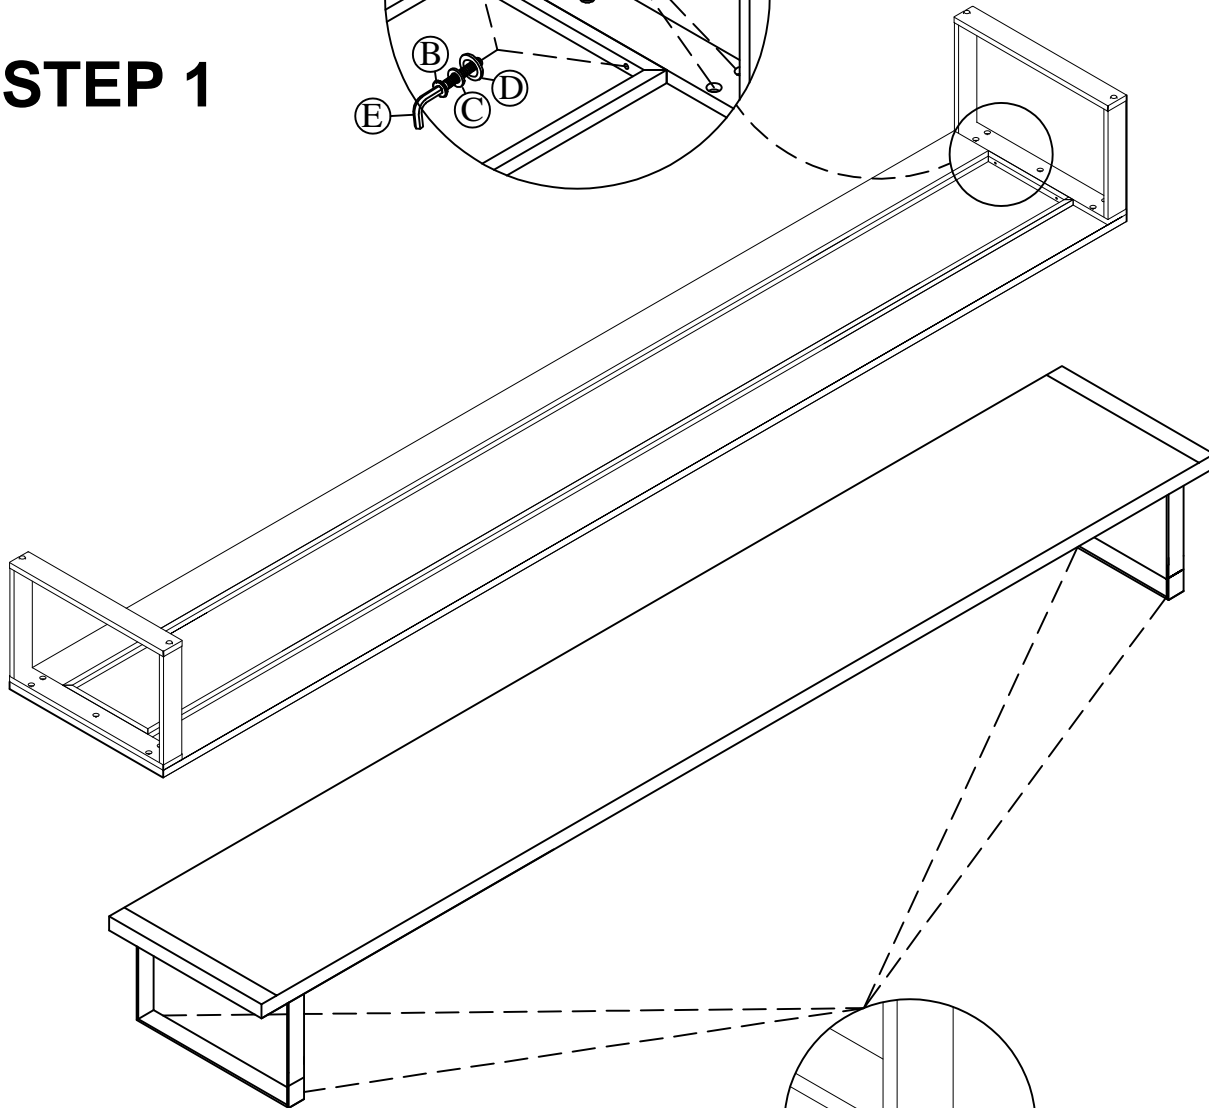

LIVING SPACES

ASSEMBLY INSTRUCTIONS

Revert the knobs as instrction

HARDWARE LIST

Code	PART LIST		
1	Table		1PC
2	Leg		2PC
3	Stretcher		1PC

Part	SKU#	IMAGE	DESCRIPTION	QTY
1	A		Allen bolt Ø1/4 * 30mm	10pcs
2	B		Allen bolt Ø1/4 * 38mm	4pcs
3	C		Lock washer Ø1/4**11*2mm	14pcs
4	D		Flat washer Ø1/4**16*2mm	14pcs
5	E		4mm Allen key	1pc

STEP 1

Adjustable level
Patin réglable
Nivelador ajustable

Leveler