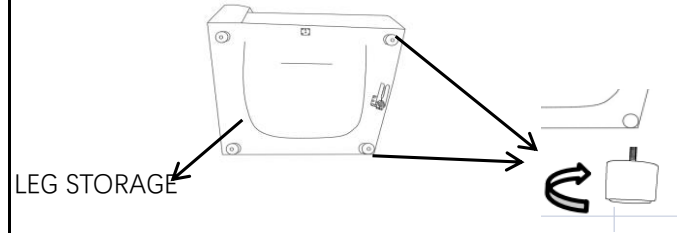

319553 KIT-ZONE CREAM 7PC MODULAR  
SCTNL W/3 CORNERS, 3 ARMLESS  
CHAIRS & OTTO

319547 KIT-ZONE BLUE 7PC MODULAR  
SCTNL W/3 CORNERS, 3 ARMLESS  
CHAIRS & OTTO

1

CORNER

LEG STORAGE

2

ARMLESS

LEG STORAGE