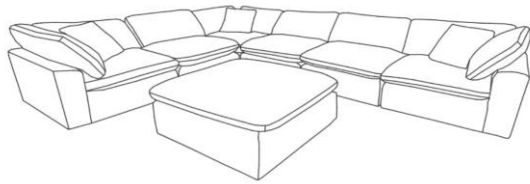

319553 KIT-ZONE CREAM 7PC MODULAR  
SCTNL W/3 CORNERS, 3 ARMLESS  
CHAIRS & OTTO

319547 KIT-ZONE BLUE 7PC MODULAR  
SCTNL W/3 CORNERS, 3 ARMLESS  
CHAIRS & OTTO

1

CORNER

LEG STORAGE

2

ARMLESS

LEG STORAGE

3

OTTOMAN

LEG STORAGE

4