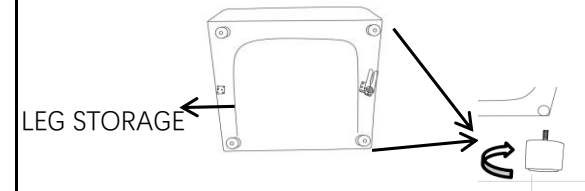

319553 KIT-ZONE CREAM 7PC MODULAR  
SCTNL W/3 CORNERS, 3 ARMLESS  
CHAIRS & OTTO

319547 KIT-ZONE BLUE 7PC MODULAR  
SCTNL W/3 CORNERS, 3 ARMLESS  
CHAIRS & OTTO

1

CORNER

LEG STORAGE

2

ARMLESS

LEG STORAGE