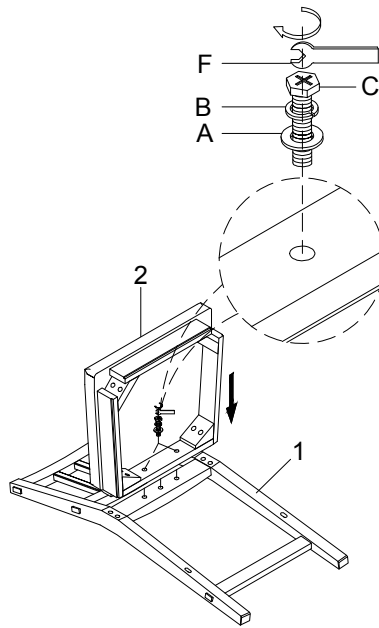

298496/PD5505-82 Counter Chair
w/Upholstered Seat

①