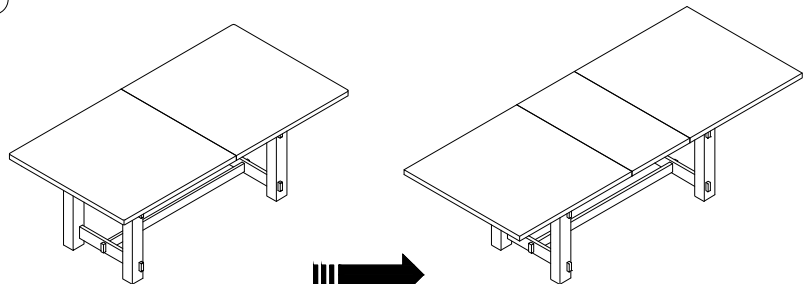

298470/D5505-20
RECTANGULAR DINING TABLE

⑤

⑥

⑦

⑧

⑨

**NATE+
JEREMIAH**
FOR LIVING SPACES

A	PD5505-22HD-A	 x16 Ø5/16"x19x2mm
B	PD5505-22HD-B	 x16 Ø5/16"x12x2mm
C	PD5505-22HD-C	 x12 Ø5/16"x1-1/2"L
D	PD5505-22HD-D	 x1 Allen key 4mm
E	PD5505-22HD-E	 x4 Ø5/16"x1"L
F	PD5505-22HD-F	 x1 Metal Bracket
1	PD5505-22TT	 x1
2	PD5505-22BMP	 x1
3	PD5505-22BL	 x1
4	PD5505-22TL	 x1

GUSTAV

298471/D5505-22
48" ROUND DINING TABLE

①

②

NATE+
JEREMIAH
FOR LIVING SPACES

GUSTAV

298471/D5505-22
48" ROUND DINING TABLE

③