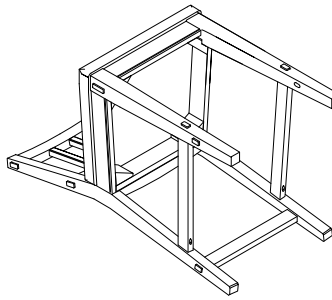

298496/PD5505-82 Counter Chair
w/Upholstered Seat

⑤