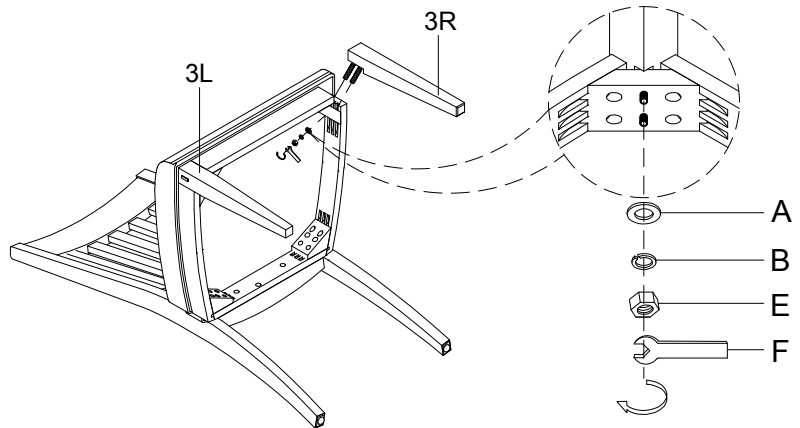

GUSTAV

298495/PD5505-65 Dining Side Chair
w/Uph Seat And wood Back

①

②

③

④

**NATE+
JEREMIAH**
FOR LIVING SPACES

A	PD5505-67HD-A	 x9 Ø5/16"x19x2mm
B	PD5505-67HD-B	 x9 Ø5/16"x12x2mm
C	PD5505-67HD-C	 x9 Ø5/16"x2-1/2"L
D	PD5505-67HD-F	 x1 Allen key 4mm
1	PD5505-67L	 x3
2	PD5505-67SF	 x1

GUSTAV

298473/PD5505-67 Curved Bench
w/Upholstered Seat

①

②

③

NATE+ JEREMIAH

FOR LIVING SPACES

A	PD5505-82HD-A	 x10 Ø5/16"x19x2mm
B	PD5505-82HD-B	 x10 Ø5/16"x12x2mm
C	PD5505-82HD-C	 x2 Ø5/16"x1-3/4"L
D	PD5505-82HD-D	 x4 Ø5/16"x3-1/4"L
E	PD5505-82HD-E	 x4 Ø5/16"x12mm
F	PD5505-82HD-F	 x1 Wrench 12mm
G	PD5505-82HD-G	 x6 #4x45mm
1	PD5505-82CB	 x1
2	PD5505-82SF	 x1
3R	PD5505-82FRL	 x1
3L	PD5505-82FLL	 x1
4	PD5505-82FS	 x1
5L	PD5505-82SLS	 x1
5R	PD5505-82SRS	 x1