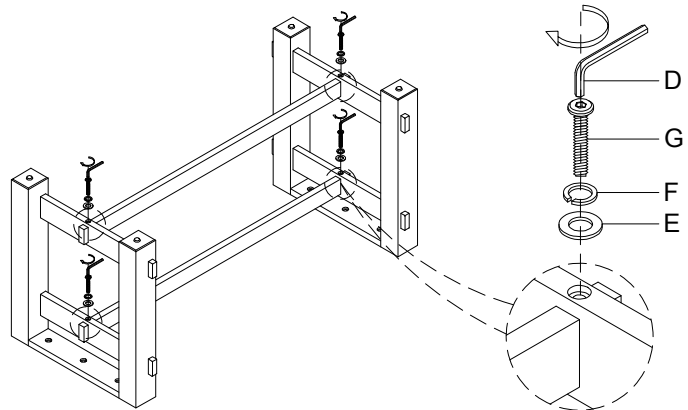

NATE+ JEREMIAH

FOR LIVING SPACES

A	PD5505-20HD-A	x6 Ø5/16"x19x2mm
B	PD5505-20HD-B	x6 Ø5/16"x12x2mm
C	PD5505-20HD-C	x6 Ø5/16"x1-3/4"L
D	PD5505-20HD-D	x1 Allen key 4mm
E	PD5505-20HD-E	x4 Ø1/4"x16x2mm
F	PD5505-20HD-F	x4 Ø1/4"x10x2mm
G	PD5505-20HD-G	x4 Ø1/4"x1-3/4"L
1	PD5505-20TT	x1
2	PD5505-20TL	x1
3	PD5505-20S	x2
4	PD5505-20LF	x2

GUSTAV

298470/D5505-20
RECTANGULAR DINING TABLE

①

②

③

④