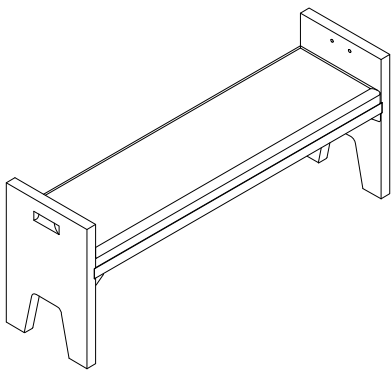

④

⑤

**NATE +
JEREMIAH**
FOR LIVING SPACES

A	PD5505-78HD-A	 x6 Ø5/16"x19x2mm
B	PD5505-78HD-B	 x6 Ø5/16"x12x2mm
C	PD5505-78HD-C	 x6 Ø5/16"x2-1/4"L
D	PD5505-78HD-D	 x1 Allen key 4mm
1	PD5505-78L	 x2
2	PD5505-78SF	 x1

GUSTAV

298474/D5505-78
BENCH w/UPHOLSTERED SEAT

①

NATE+ JEREMIAH

FOR LIVING SPACES

A	PD5505-62HD-A	 x20 Ø5/16"x19x2mm
B	PD5505-62HD-B	 x20 Ø5/16"x12x2mm
C	PD5505-62HD-C	 x4 Ø5/16"x1"L
D	PD5505-62HD-D	 x12 Ø5/16"x1-3/4"L
E	PD5505-62HD-E	 x4 Ø5/16"x3-1/2"L
F	PD5505-62HD-F	 x1 Wrench 12mm
G	PD5505-62HD-G	 x4 Screw 4X45mm
1	PD5505-62SF	 x1
2	PD5505-62CBF	 x1
3L	PD5505-62LL	 x1
3R	PD5505-62RL	 x1
4F	PD5505-62FS	 x1
4B	PD5505-62BS	 x1