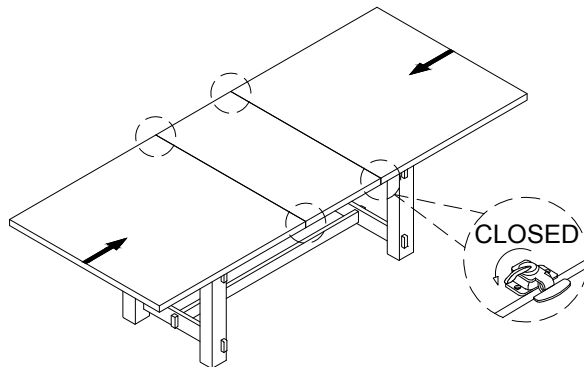

298470/D5505-20
RECTANGULAR DINING TABLE

⑤

⑥

⑦

⑧

⑨

**NATE+
JEREMIAH**
FOR LIVING SPACES

A	PD5505-22HD-A	 x16 Ø5/16"x19x2mm
B	PD5505-22HD-B	 x16 Ø5/16"x12x2mm
C	PD5505-22HD-C	 x12 Ø5/16"x1-1/2"L
D	PD5505-22HD-D	 x1 Allen key 4mm
E	PD5505-22HD-E	 x4 Ø5/16"x1"L
F	PD5505-22HD-F	 x1 Metal Bracket
1	PD5505-22TT	 x1
2	PD5505-22BMP	 x1
3	PD5505-22BL	 x1
4	PD5505-22TL	 x1