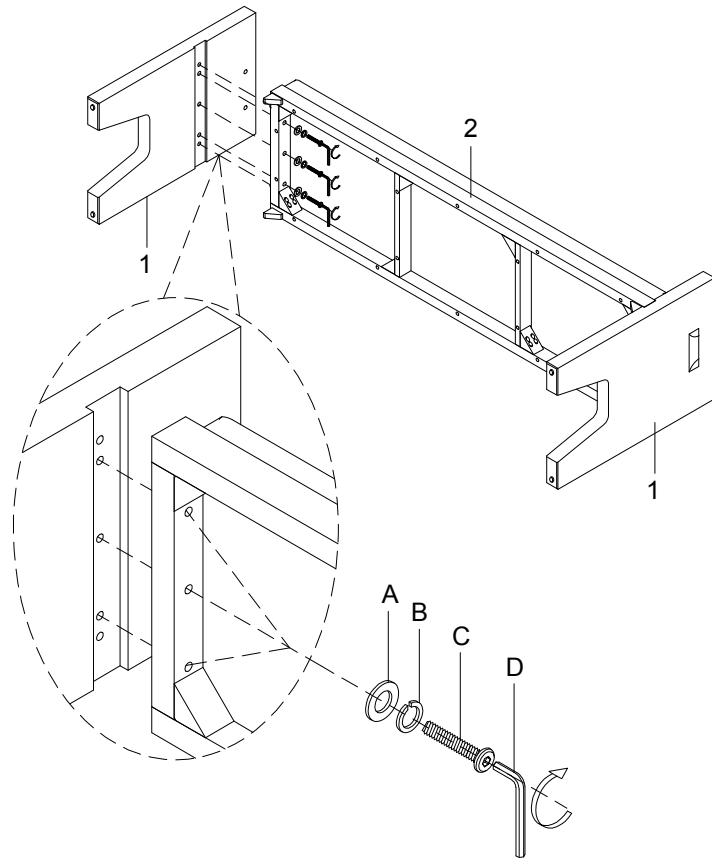

298474/D5505-78
BENCH w/UPHOLSTERED SEAT

①