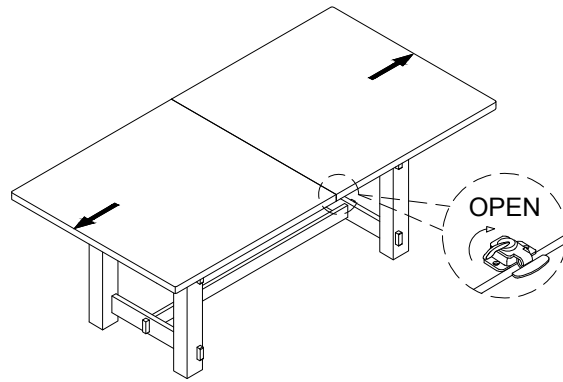

298470/D5505-20
RECTANGULAR DINING TABLE

⑤

⑥

⑦

⑧

⑨

**NATE+
JEREMIAH**
FOR LIVING SPACES

A	PD5505-22HD-A	 x16 Ø5/16"x19x2mm
B	PD5505-22HD-B	 x16 Ø5/16"x12x2mm
C	PD5505-22HD-C	 x12 Ø5/16"x1-1/2"L
D	PD5505-22HD-D	 x1 Allen key 4mm
E	PD5505-22HD-E	 x4 Ø5/16"x1"L
F	PD5505-22HD-F	 x1 Metal Bracket
1	PD5505-22TT	 x1
2	PD5505-22BMP	 x1
3	PD5505-22BL	 x1
4	PD5505-22TL	 x1