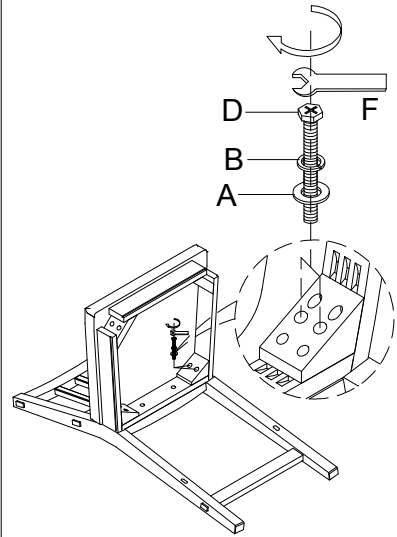

NATE+ JEREMIAH

FOR LIVING SPACES

A	PD5505-82HD-A	x10 Ø5/16"x19x2mm
B	PD5505-82HD-B	x10 Ø5/16"x12x2mm
C	PD5505-82HD-C	x2 Ø5/16"x1-3/4"L
D	PD5505-82HD-D	x4 Ø5/16"x3-1/4"L
E	PD5505-82HD-E	x4 Ø5/16"x12mm
F	PD5505-82HD-F	x1 Wrench 12mm
G	PD5505-82HD-G	x6 #4x45mm
1	PD5505-82CB	x1
2	PD5505-82SF	x1
3R	PD5505-82FRL	x1
3L	PD5505-82FLL	x1
4	PD5505-82FS	x1
5L	PD5505-82SLS	x1
5R	PD5505-82SRS	x1

GUSTAV

298496/PD5505-82 Counter Chair
w/Upholstered Seat

①

②

③

④