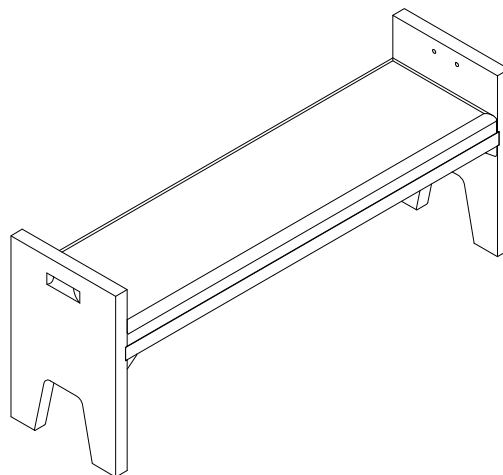

298474/D5505-78
BENCH w/UPHOLSTERED SEAT

①