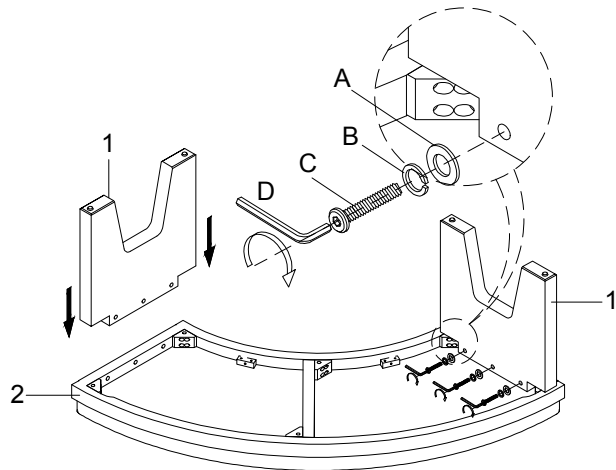

**NATE+
JEREMIAH**
FOR LIVING SPACES

A	PD5505-67HD-A	x9 Ø5/16"x19x2mm
B	PD5505-67HD-B	x9 Ø5/16"x12x2mm
C	PD5505-67HD-C	x9 Ø5/16"x2-1/2"L
D	PD5505-67HD-F	x1 Allen key 4mm
1	PD5505-67L	x3
2	PD5505-67SF	x1

GUSTAV

298473/PD5505-67 Curved Bench
w/Upholstered Seat

①