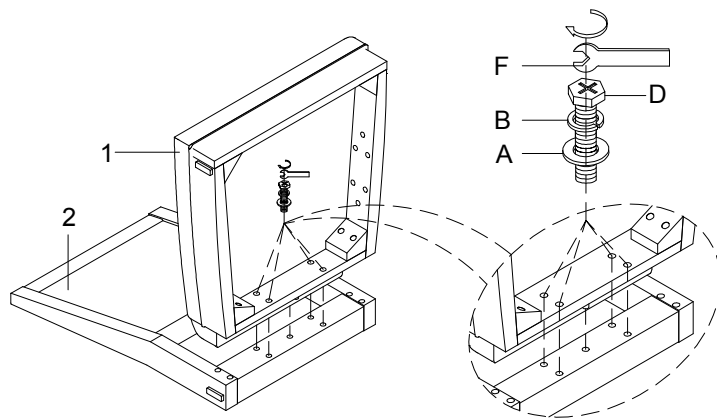

NATE+ JEREMIAH

FOR LIVING SPACES

A	PD5505-62HD-A	x20 Ø5/16"x19x2mm
B	PD5505-62HD-B	x20 Ø5/16"x12x2mm
C	PD5505-62HD-C	x4 Ø5/16"x1"L
D	PD5505-62HD-D	x12 Ø5/16"x1-3/4"L
E	PD5505-62HD-E	x4 Ø5/16"x3-1/2"L
F	PD5505-62HD-F	x1 Wrench 12mm
G	PD5505-62HD-G	x4 Screw 4X45mm
1	PD5505-62SF	x1
2	PD5505-62CBF	x1
3L	PD5505-62LL	x1
3R	PD5505-62RL	x1
4F	PD5505-62FS	x1
4B	PD5505-62BS	x1

GUSTAV

①

②

③