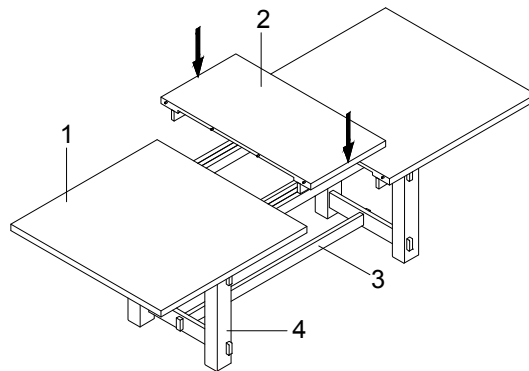

298470/D5505-20
RECTANGULAR DINING TABLE

⑤

⑥

⑦

⑧

⑨

**NATE+
JEREMIAH**
FOR LIVING SPACES

A	PD5505-22HD-A	 x16 Ø5/16"x19x2mm
B	PD5505-22HD-B	 x16 Ø5/16"x12x2mm
C	PD5505-22HD-C	 x12 Ø5/16"x1-1/2"L
D	PD5505-22HD-D	 x1 Allen key 4mm
E	PD5505-22HD-E	 x4 Ø5/16"x1"L
F	PD5505-22HD-F	 x1 Metal Bracket
1	PD5505-22TT	 x1
2	PD5505-22BMP	 x1
3	PD5505-22BL	 x1
4	PD5505-22TL	 x1