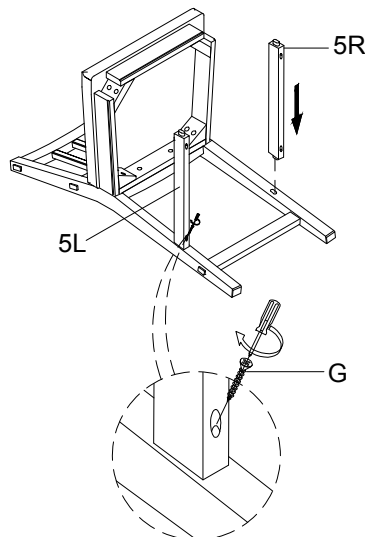

NATE+ JEREMIAH

FOR LIVING SPACES

A	PD5505-82HD-A	x10 Ø5/16"x19x2mm
B	PD5505-82HD-B	x10 Ø5/16"x12x2mm
C	PD5505-82HD-C	x2 Ø5/16"x1-3/4"L
D	PD5505-82HD-D	x4 Ø5/16"x3-1/4"L
E	PD5505-82HD-E	x4 Ø5/16"x12mm
F	PD5505-82HD-F	x1 Wrench 12mm
G	PD5505-82HD-G	x6 #4x45mm
1	PD5505-82CB	x1
2	PD5505-82SF	x1
3R	PD5505-82FRL	x1
3L	PD5505-82FLL	x1
4	PD5505-82FS	x1
5L	PD5505-82SLS	x1
5R	PD5505-82SRS	x1

GUSTAV

298496/PD5505-82 Counter Chair
w/Upholstered Seat

①

②

③

④