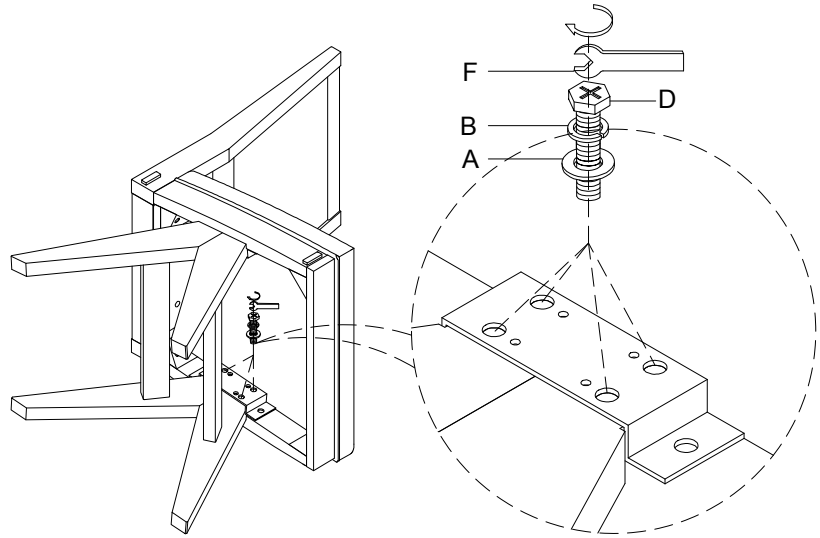

⑤

⑥

298494/PD5505-62 Dining Side Chair
w/Upholstered Seat

NATE+ JEREMIAH

FOR LIVING SPACES

A	PD5505-65HD-A	 x10 Ø5/16"x19x2mm
B	PD5505-65HD-B	 x10 Ø5/16"x12x2mm
C	PD5505-65HD-C	 x2 Ø5/16"x1-3/4"L
D	PD5505-65HD-D	 x4 Ø5/16"x3-1/4"L
E	PD5505-65HD-E	 x4 Ø5/16"x12mm
F	PD5505-65HD-F	 x1 Wrench 12mm
1	PD5505-65CB	 x1
2	PD5505-65SF	 x1
3L	PD5505-65FLL	 x1
3R	PD5505-65FRL	 x1