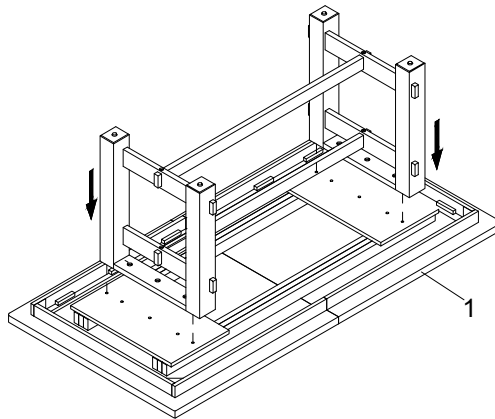

NATE+ JEREMIAH

FOR LIVING SPACES

A	PD5505-20HD-A	x6 Ø5/16"x19x2mm
B	PD5505-20HD-B	x6 Ø5/16"x12x2mm
C	PD5505-20HD-C	x6 Ø5/16"x1-3/4"L
D	PD5505-20HD-D	x1 Allen key 4mm
E	PD5505-20HD-E	x4 Ø1/4"x16x2mm
F	PD5505-20HD-F	x4 Ø1/4"x10x2mm
G	PD5505-20HD-G	x4 Ø1/4"x1-3/4"L
1	PD5505-20TT	x1
2	PD5505-20TL	x1
3	PD5505-20S	x2
4	PD5505-20LF	x2

GUSTAV

298470/D5505-20
RECTANGULAR DINING TABLE

①

②

③

④