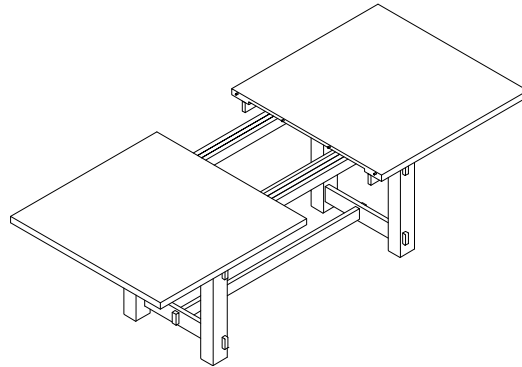

NATE+ JEREMIAH

FOR LIVING SPACES

A	PD5505-20HD-A	 x6 Ø5/16"x19x2mm
B	PD5505-20HD-B	 x6 Ø5/16"x12x2mm
C	PD5505-20HD-C	 x6 Ø5/16"x1-3/4"L
D	PD5505-20HD-D	 x1 Allen key 4mm
E	PD5505-20HD-E	 x4 Ø1/4"x16x2mm
F	PD5505-20HD-F	 x4 Ø1/4"x10x2mm
G	PD5505-20HD-G	 x4 Ø1/4"x1-3/4"L
1	PD5505-20TT	 x1
2	PD5505-20TL	 x1
3	PD5505-20S	 x2
4	PD5505-20LF	 x2

GUSTAV

298470/D5505-20
RECTANGULAR DINING TABLE

①

②

③

④

**NATE+
JEREMIAH**
FOR LIVING SPACES

GUSTAV

298470/D5505-20
RECTANGULAR DINING TABLE

⑤

⑥

⑦

⑧

⑨

**NATE+
JEREMIAH**
FOR LIVING SPACES

A	PD5505-22HD-A	 x16 Ø5/16"x19x2mm
B	PD5505-22HD-B	 x16 Ø5/16"x12x2mm
C	PD5505-22HD-C	 x12 Ø5/16"x1-1/2"L
D	PD5505-22HD-D	 x1 Allen key 4mm
E	PD5505-22HD-E	 x4 Ø5/16"x1"L
F	PD5505-22HD-F	 x1 Metal Bracket
1	PD5505-22TT	 x1
2	PD5505-22BMP	 x1
3	PD5505-22BL	 x1
4	PD5505-22TL	 x1