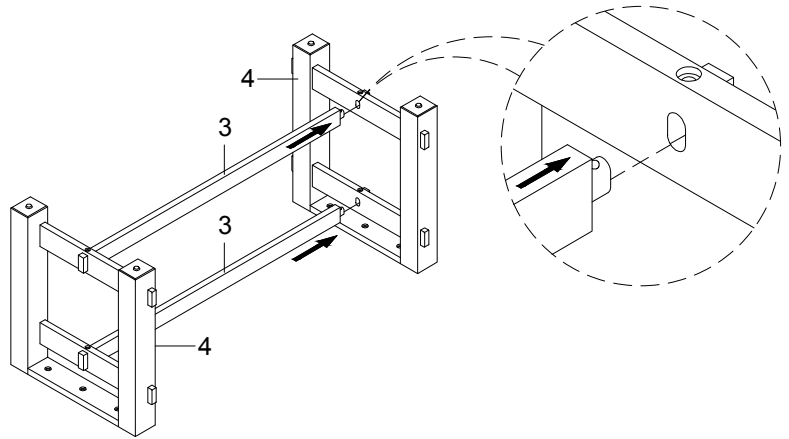

298470/D5505-20
RECTANGULAR DINING TABLE

①