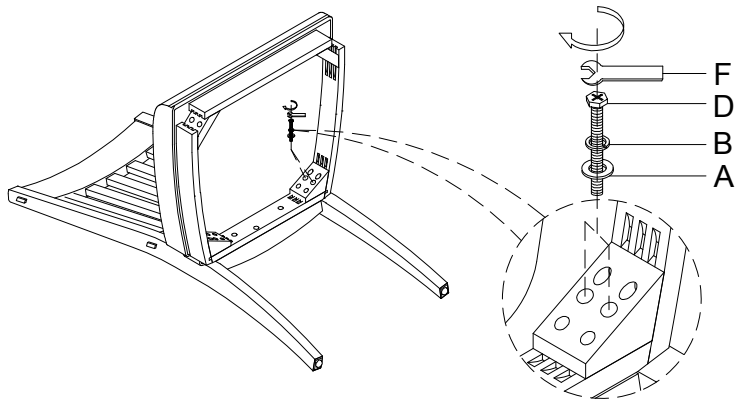

GUSTAV

298495/PD5505-65 Dining Side Chair
w/Uph Seat And wood Back

①

②

③

④

**NATE+
JEREMIAH**
FOR LIVING SPACES

A	PD5505-67HD-A	 x9 Ø5/16"x19x2mm
B	PD5505-67HD-B	 x9 Ø5/16"x12x2mm
C	PD5505-67HD-C	 x9 Ø5/16"x2-1/2"L
D	PD5505-67HD-F	 x1 Allen key 4mm
1	PD5505-67L	 x3
2	PD5505-67SF	 x1

GUSTAV

298473/PD5505-67 Curved Bench
w/Upholstered Seat

①

②

③

NATE+ JEREMIAH

FOR LIVING SPACES

A	PD5505-82HD-A	 x10 Ø5/16"x19x2mm
B	PD5505-82HD-B	 x10 Ø5/16"x12x2mm
C	PD5505-82HD-C	 x2 Ø5/16"x1-3/4"L
D	PD5505-82HD-D	 x4 Ø5/16"x3-1/4"L
E	PD5505-82HD-E	 x4 Ø5/16"x12mm
F	PD5505-82HD-F	 x1 Wrench 12mm
G	PD5505-82HD-G	 x6 #4x45mm
1	PD5505-82CB	 x1
2	PD5505-82SF	 x1
3R	PD5505-82FRL	 x1
3L	PD5505-82FLL	 x1
4	PD5505-82FS	 x1
5L	PD5505-82SLS	 x1
5R	PD5505-82SRS	 x1