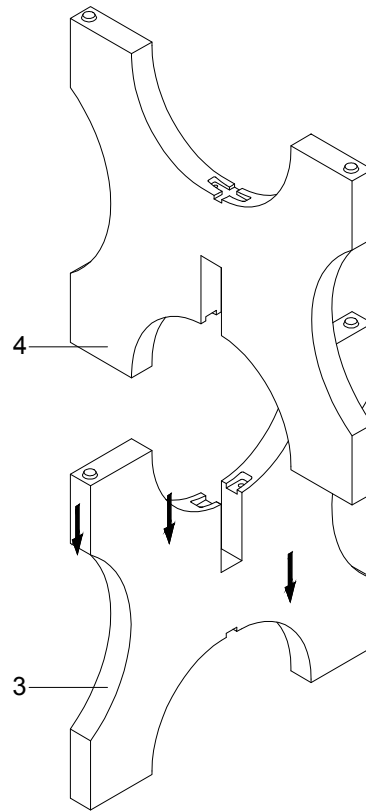

298471/D5505-22
48" ROUND DINING TABLE

①