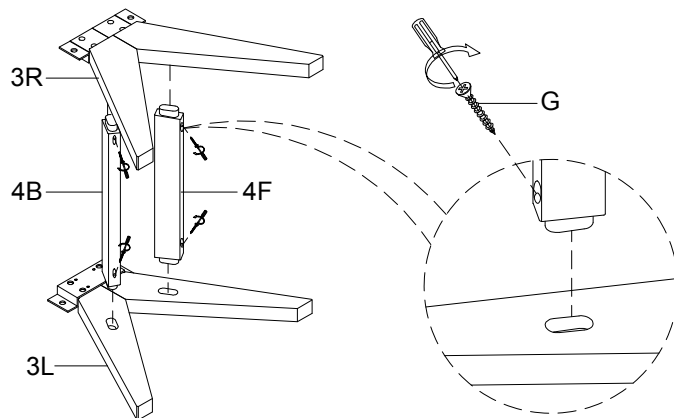

NATE+ JEREMIAH

FOR LIVING SPACES

A	PD5505-62HD-A	x20 Ø5/16"x19x2mm
B	PD5505-62HD-B	x20 Ø5/16"x12x2mm
C	PD5505-62HD-C	x4 Ø5/16"x1"L
D	PD5505-62HD-D	x12 Ø5/16"x1-3/4"L
E	PD5505-62HD-E	x4 Ø5/16"x3-1/2"L
F	PD5505-62HD-F	x1 Wrench 12mm
G	PD5505-62HD-G	x4 Screw 4X45mm
1	PD5505-62SF	x1
2	PD5505-62CBF	x1
3L	PD5505-62LL	x1
3R	PD5505-62RL	x1
4F	PD5505-62FS	x1
4B	PD5505-62BS	x1

GUSTAV

①

②

③