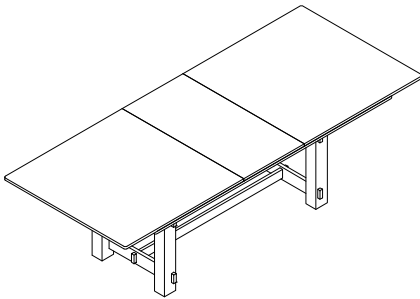

NATE+ JEREMIAH

FOR LIVING SPACES

A	PD5505-20HD-A	 x6 Ø5/16"x19x2mm
B	PD5505-20HD-B	 x6 Ø5/16"x12x2mm
C	PD5505-20HD-C	 x6 Ø5/16"x1-3/4"L
D	PD5505-20HD-D	 x1 Allen key 4mm
E	PD5505-20HD-E	 x4 Ø1/4"x16x2mm
F	PD5505-20HD-F	 x4 Ø1/4"x10x2mm
G	PD5505-20HD-G	 x4 Ø1/4"x1-3/4"L
1	PD5505-20TT	 x1
2	PD5505-20TL	 x1
3	PD5505-20S	 x2
4	PD5505-20LF	 x2

GUSTAV

298470/D5505-20
RECTANGULAR DINING TABLE

①

②

③

④

**NATE+
JEREMIAH**
FOR LIVING SPACES

GUSTAV

298470/D5505-20
RECTANGULAR DINING TABLE

⑤

⑥

⑦

⑧

⑨

**NATE+
JEREMIAH**
FOR LIVING SPACES

A	PD5505-22HD-A	 x16 Ø5/16"x19x2mm
B	PD5505-22HD-B	 x16 Ø5/16"x12x2mm
C	PD5505-22HD-C	 x12 Ø5/16"x1-1/2"L
D	PD5505-22HD-D	 x1 Allen key 4mm
E	PD5505-22HD-E	 x4 Ø5/16"x1"L
F	PD5505-22HD-F	 x1 Metal Bracket
1	PD5505-22TT	 x1
2	PD5505-22BMP	 x1
3	PD5505-22BL	 x1
4	PD5505-22TL	 x1