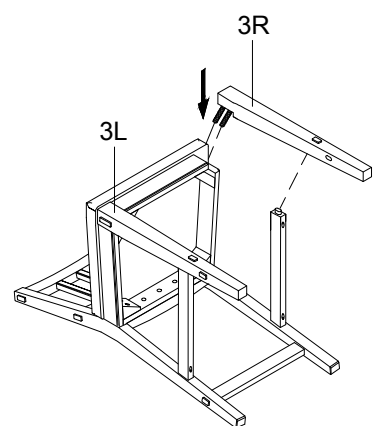

GUSTAV

298473/PD5505-67 Curved Bench
w/Upholstered Seat

①

②

③

NATE+ JEREMIAH

FOR LIVING SPACES

A	PD5505-82HD-A	 x10 Ø5/16"x19x2mm
B	PD5505-82HD-B	 x10 Ø5/16"x12x2mm
C	PD5505-82HD-C	 x2 Ø5/16"x1-3/4"L
D	PD5505-82HD-D	 x4 Ø5/16"x3-1/4"L
E	PD5505-82HD-E	 x4 Ø5/16"x12mm
F	PD5505-82HD-F	 x1 Wrench 12mm
G	PD5505-82HD-G	 x6 #4x45mm
1	PD5505-82CB	 x1
2	PD5505-82SF	 x1
3R	PD5505-82FRL	 x1
3L	PD5505-82FLL	 x1
4	PD5505-82FS	 x1
5L	PD5505-82SLS	 x1
5R	PD5505-82SRS	 x1

GUSTAV

298496/PD5505-82 Counter Chair
w/Upholstered Seat

①

②

③

④

**NATE+
JEREMIAH**
FOR LIVING SPACES

GUSTAV