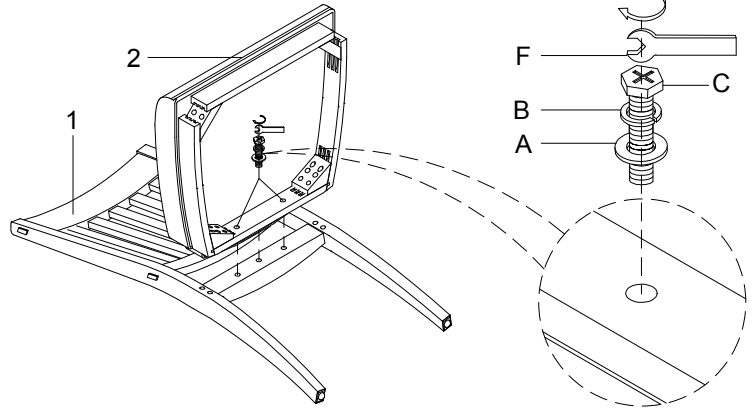

298495/PD5505-65 Dining Side Chair
w/Uph Seat And wood Back

①