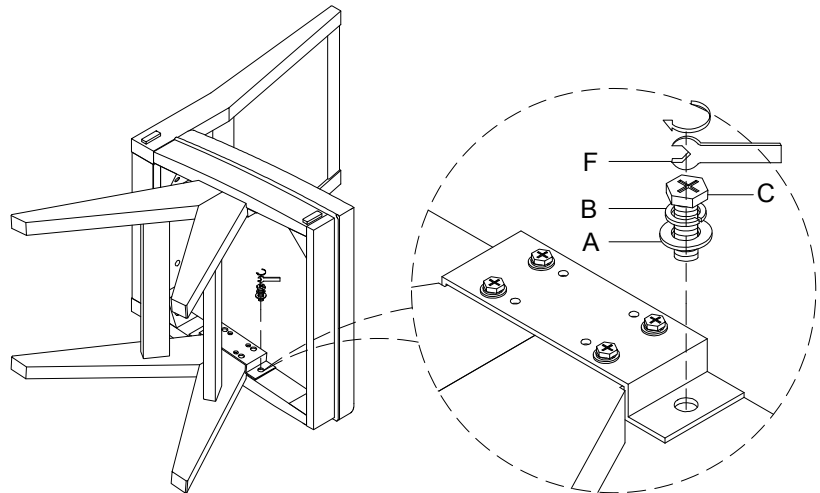

⑤

⑥

298494/PD5505-62 Dining Side Chair
w/Upholstered Seat

NATE+ JEREMIAH

FOR LIVING SPACES

A	PD5505-65HD-A	 x10 Ø5/16"x19x2mm
B	PD5505-65HD-B	 x10 Ø5/16"x12x2mm
C	PD5505-65HD-C	 x2 Ø5/16"x1-3/4"L
D	PD5505-65HD-D	 x4 Ø5/16"x3-1/4"L
E	PD5505-65HD-E	 x4 Ø5/16"x12mm
F	PD5505-65HD-F	 x1 Wrench 12mm
1	PD5505-65CB	 x1
2	PD5505-65SF	 x1
3L	PD5505-65FLL	 x1
3R	PD5505-65FRL	 x1