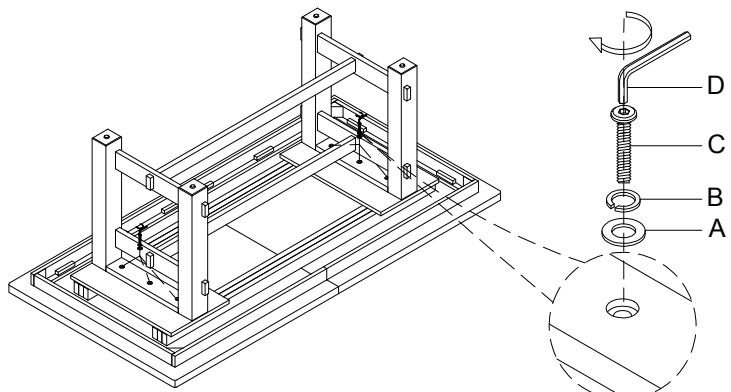

NATE+ JEREMIAH

FOR LIVING SPACES

A	PD5505-20HD-A	x6 Ø5/16"x19x2mm
B	PD5505-20HD-B	x6 Ø5/16"x12x2mm
C	PD5505-20HD-C	x6 Ø5/16"x1-3/4"L
D	PD5505-20HD-D	x1 Allen key 4mm
E	PD5505-20HD-E	x4 Ø1/4"x16x2mm
F	PD5505-20HD-F	x4 Ø1/4"x10x2mm
G	PD5505-20HD-G	x4 Ø1/4"x1-3/4"L
1	PD5505-20TT	x1
2	PD5505-20TL	x1
3	PD5505-20S	x2
4	PD5505-20LF	x2

GUSTAV

298470/D5505-20
RECTANGULAR DINING TABLE

①

②

③

④