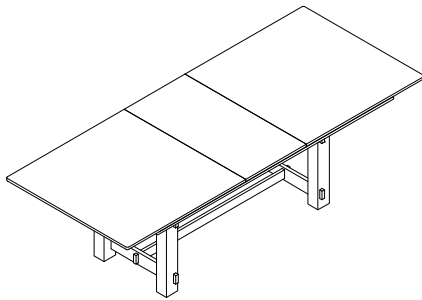

NATE+ JEREMIAH

FOR LIVING SPACES

A	PD5505-20HD-A	 x6 Ø5/16"x19x2mm
B	PD5505-20HD-B	 x6 Ø5/16"x12x2mm
C	PD5505-20HD-C	 x6 Ø5/16"x1-3/4"L
D	PD5505-20HD-D	 x1 Allen key 4mm
E	PD5505-20HD-E	 x4 Ø1/4"x16x2mm
F	PD5505-20HD-F	 x4 Ø1/4"x10x2mm
G	PD5505-20HD-G	 x4 Ø1/4"x1-3/4"L
1	PD5505-20TT	 x1
2	PD5505-20TL	 x1
3	PD5505-20S	 x2
4	PD5505-20LF	 x2

GUSTAV

298470/D5505-20
RECTANGULAR DINING TABLE

①

②

③

④

**NATE+
JEREMIAH**
FOR LIVING SPACES

GUSTAV

298470/D5505-20
RECTANGULAR DINING TABLE

⑤

⑥

⑦

⑧

⑨

**NATE+
JEREMIAH**
FOR LIVING SPACES

A	PD5505-22HD-A	 x16 Ø5/16"x19x2mm
B	PD5505-22HD-B	 x16 Ø5/16"x12x2mm
C	PD5505-22HD-C	 x12 Ø5/16"x1-1/2"L
D	PD5505-22HD-D	 x1 Allen key 4mm
E	PD5505-22HD-E	 x4 Ø5/16"x1"L
F	PD5505-22HD-F	 x1 Metal Bracket
1	PD5505-22TT	 x1
2	PD5505-22BMP	 x1
3	PD5505-22BL	 x1
4	PD5505-22TL	 x1