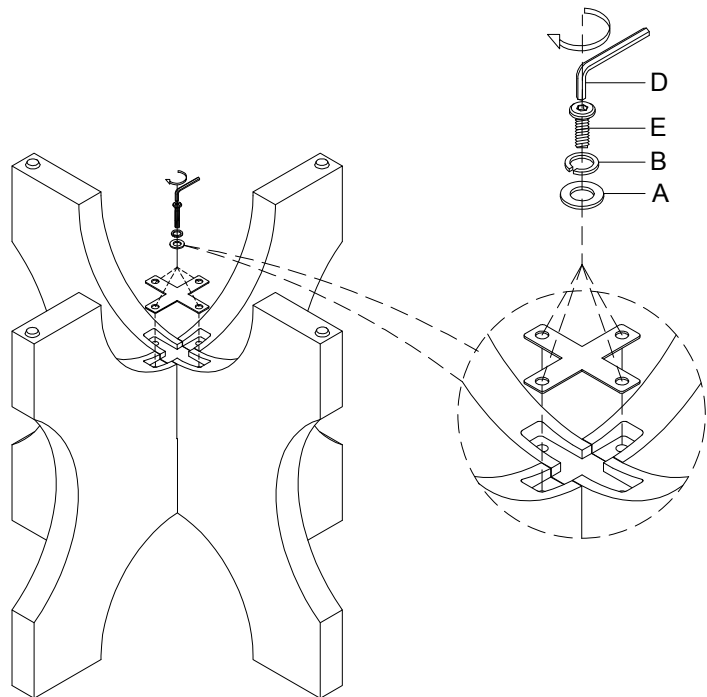

**NATE+
JEREMIAH**
FOR LIVING SPACES

A	PD5505-22HD-A	x16 Ø5/16"x19x2mm
B	PD5505-22HD-B	x16 Ø5/16"x12x2mm
C	PD5505-22HD-C	x12 Ø5/16"x1-1/2"L
D	PD5505-22HD-D	x1 Allen key 4mm
E	PD5505-22HD-E	x4 Ø5/16"x1"L
F	PD5505-22HD-F	x1 Metal Bracket
1	PD5505-22TT	x1
2	PD5505-22BMP	x1
3	PD5505-22BL	x1
4	PD5505-22TL	x1

GUSTAV

298471/D5505-22
48" ROUND DINING TABLE

①

②