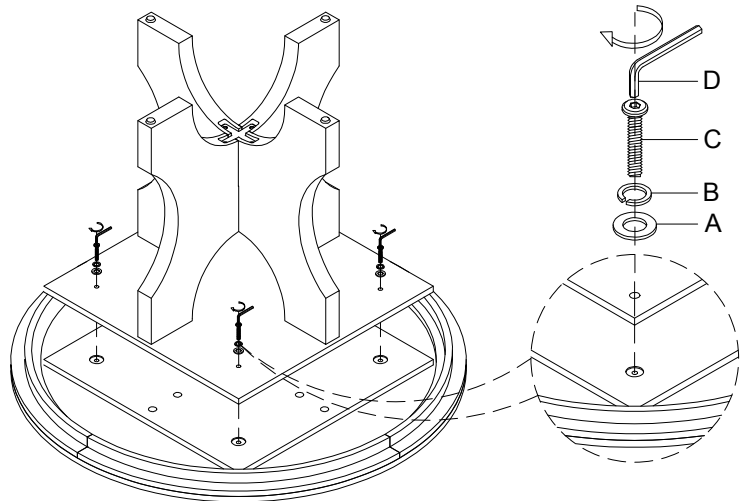

④

⑤

**NATE +
JEREMIAH**
FOR LIVING SPACES

A	PD5505-78HD-A	 x6 Ø5/16"x19x2mm
B	PD5505-78HD-B	 x6 Ø5/16"x12x2mm
C	PD5505-78HD-C	 x6 Ø5/16"x2-1/4"L
D	PD5505-78HD-D	 x1 Allen key 4mm
1	PD5505-78L	 x2
2	PD5505-78SF	 x1