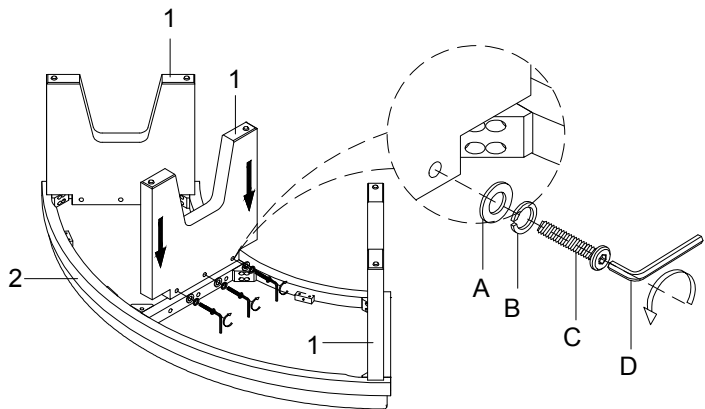

GUSTAV

298473/PD5505-67 Curved Bench
w/Upholstered Seat

①

②

③

NATE+ JEREMIAH

FOR LIVING SPACES

A	PD5505-82HD-A	 x10 Ø5/16"x19x2mm
B	PD5505-82HD-B	 x10 Ø5/16"x12x2mm
C	PD5505-82HD-C	 x2 Ø5/16"x1-3/4"L
D	PD5505-82HD-D	 x4 Ø5/16"x3-1/4"L
E	PD5505-82HD-E	 x4 Ø5/16"x12mm
F	PD5505-82HD-F	 x1 Wrench 12mm
G	PD5505-82HD-G	 x6 #4x45mm
1	PD5505-82CB	 x1
2	PD5505-82SF	 x1
3R	PD5505-82FRL	 x1
3L	PD5505-82FLL	 x1
4	PD5505-82FS	 x1
5L	PD5505-82SLS	 x1
5R	PD5505-82SRS	 x1