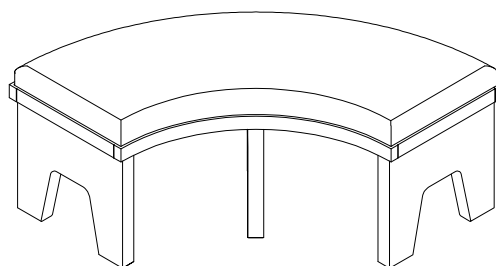

GUSTAV

298473/PD5505-67 Curved Bench
w/Upholstered Seat

①

②

③

NATE+ JEREMIAH

FOR LIVING SPACES

A	PD5505-82HD-A	 x10 Ø5/16"x19x2mm
B	PD5505-82HD-B	 x10 Ø5/16"x12x2mm
C	PD5505-82HD-C	 x2 Ø5/16"x1-3/4"L
D	PD5505-82HD-D	 x4 Ø5/16"x3-1/4"L
E	PD5505-82HD-E	 x4 Ø5/16"x12mm
F	PD5505-82HD-F	 x1 Wrench 12mm
G	PD5505-82HD-G	 x6 #4x45mm
1	PD5505-82CB	 x1
2	PD5505-82SF	 x1
3R	PD5505-82FRL	 x1
3L	PD5505-82FLL	 x1
4	PD5505-82FS	 x1
5L	PD5505-82SLS	 x1
5R	PD5505-82SRS	 x1