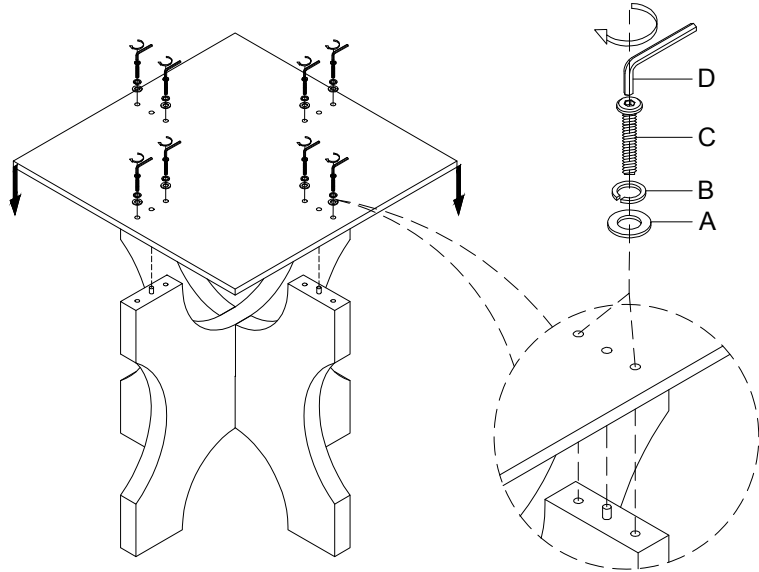

④

⑤

**NATE +
JEREMIAH**
FOR LIVING SPACES

A	PD5505-78HD-A	 x6 Ø5/16"x19x2mm
B	PD5505-78HD-B	 x6 Ø5/16"x12x2mm
C	PD5505-78HD-C	 x6 Ø5/16"x2-1/4"L
D	PD5505-78HD-D	 x1 Allen key 4mm
1	PD5505-78L	 x2
2	PD5505-78SF	 x1