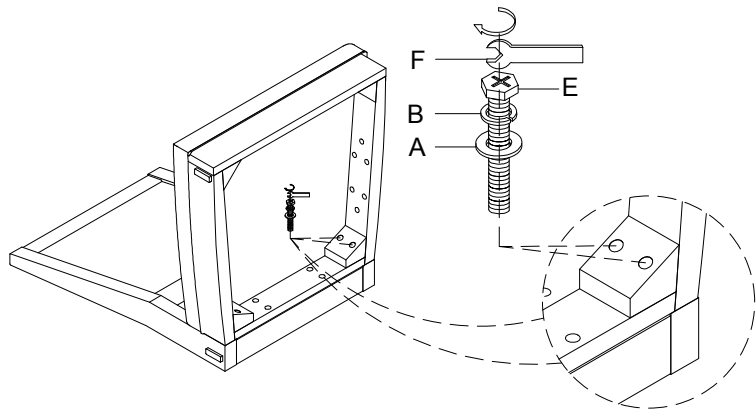

NATE+ JEREMIAH

FOR LIVING SPACES

A	PD5505-62HD-A	x20 Ø5/16"x19x2mm
B	PD5505-62HD-B	x20 Ø5/16"x12x2mm
C	PD5505-62HD-C	x4 Ø5/16"x1"L
D	PD5505-62HD-D	x12 Ø5/16"x1-3/4"L
E	PD5505-62HD-E	x4 Ø5/16"x3-1/2"L
F	PD5505-62HD-F	x1 Wrench 12mm
G	PD5505-62HD-G	x4 Screw 4X45mm
1	PD5505-62SF	x1
2	PD5505-62CBF	x1
3L	PD5505-62LL	x1
3R	PD5505-62RL	x1
4F	PD5505-62FS	x1
4B	PD5505-62BS	x1

GUSTAV

①

②

③