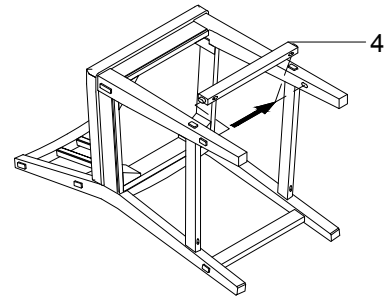

**NATE+
JEREMIAH**
FOR LIVING SPACES

GUSTAV

298496/PD5505-82 Counter Chair
w/Upholstered Seat

⑤

⑥

⑦

⑧

⑨

⑩