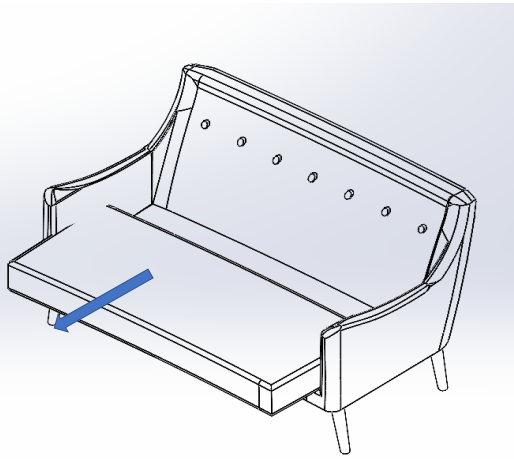

Vendor Information	
Vendor Name:	LSMX1
Vendor Code:	V-005852

Living Space Information	
LS SKU:	318127
LS product Name:	KAYCEE DENIM SETTEE
Vendor Model #:	1546-SETT-KA-DEN
Vendor Collection:	KAYCEE

CODE	PART #	DESCRIPTION	SHIPS IN 48 HRS	QUANTITY	PRICING	NOTES
A	LEGKENDR	WOOD LEG KENDRA BROWN	YES	4		
B	KAYLEGCE	WOOD LEG CENTRAL FOR KAYCEE	YES	1		
C	LWASHERZ	3/8 MEDIUM SPLIT LWASEHR ZN	YES	15		
D	SCRW5161	SCREW BUTTON HEAD CAP	YES	15		
E	ALLEN316	3/16 SHORT ARM HEX KEY	YES	1		

LIVING SPACES		
A	LEGKENDR	 X4
B	KAYLEGCE	 X1
C	LWASHERZ	 X15
D	SCRW5161	 X15
E	ALLEN316	 X1
1		 X1

STEP 1:

REMOVE CUSHION

SETTEE LOVESEAT

STEP 2:

USE THE ALLEN WRENCH TO SCREW THE LEGS

USE THE ALLEN WRENCH TO SCREW THE LEGS