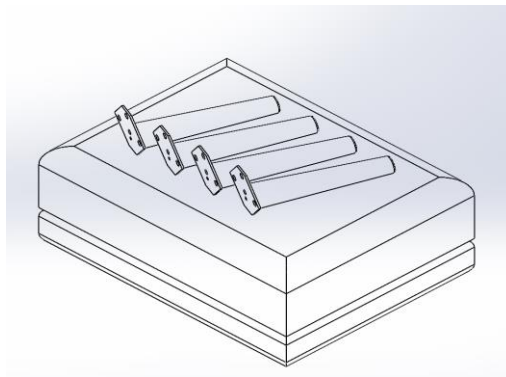

Vendor Information	
Vendor Name:	LSMX1
Vendor Code:	V-005852

Living Space Information
LS SKU: 318124
LS product Name: KAYCEE MIST OTTOMAN
Vendor Model #:1543-OTTO-KA-MIS
Vendor Collection: KAYCEE

CODE	PART #	DESCRIPTION	SHIPS IN 48 HRS	QUANTITY	PRICING	NOTES
A	LEGKENDR	WOOD LEG KENDRA BROWN	YES	4		
B	SCRW5161	SCREW BUTTON HEAD CAP	YES	12		
C	LWASHERZ	3/8 MEDIUM SPLIT L/WASEHR ZN	YES	12		
E	ALLEN316	3/16 SHORT ARM HEX KEY	YES	1		

LIVING SPACES		
A	LEGKENDR	 X4
B	SCRW5161	 X15
C	LWASHERZ	 X15
D	ALLEN316	 X1
1		 X1

STEP 1:

OTTOMAN

STEP 2:

USE THE ALLEN WRENCH TO SCREW THE LEGS