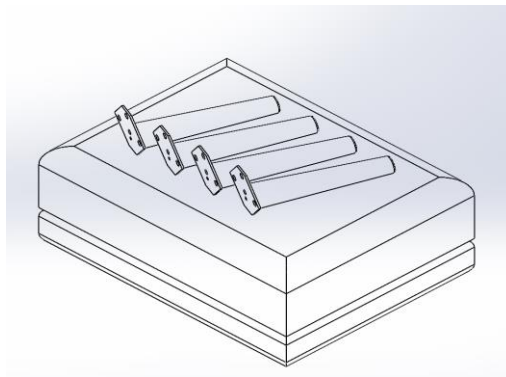

Vendor Information	
Vendor Name:	LSMX1
Vendor Code:	V-005852

Living Space Information
LS SKU: 318119
LS product Name: KAYCEE PUMICE OTTOMAN
Vendor Model #:1538-OTTO-KA-PUM
Vendor Collection: KAYCEE

CODE	PART #	DESCRIPTION	SHIPS IN 48 HRS	QUANTITY	PRICING	NOTES
A	LEGKENDR	WOOD LEG KENDRA BROWN	YES	4		
B	SCRW5161	SCREW BUTTON HEAD CAP	YES	12		
C	LWASHERZ	3/8 MEDIUM SPLIT L/WASEHR ZN	YES	12		
E	ALLEN316	3/16 SHORT ARM HEX KEY	YES	1		

LIVING SPACES		
A	LEGKENDR	 X4
B	SCRW5161	 X15
C	LWASHERZ	 X15
D	ALLEN316	 X1
1		 X1

STEP 1:

OTTOMAN

STEP 2:

USE THE ALLEN WRENCH TO SCREW THE LEGS