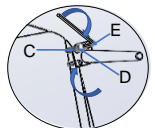

LIVING SPACES		
A	LEGKENDR	 X4
B	KAYLEGCE	 X1
C	LWASHERZ	 X15
D	SCRW5161	 X15
E	ALLEN316	 X1
1		 X1

STEP 1:

REMOVE CUSHION

SETTEE LOVESEAT

STEP 2:

USE THE ALLEN WRENCH TO SCREW THE LEGS

USE THE ALLEN WRENCH TO SCREW THE LEGS