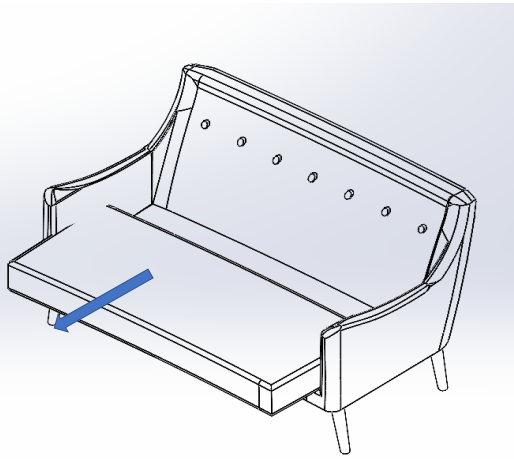

Vendor Information	
Vendor Name:	LSMX1
Vendor Code:	V-005852

Living Space Information	
LS SKU:	318117
LS product Name:	KAYCEE PUMICE SETTEE
Vendor Model #:	1536-SETTE-KA-PUM
Vendor Collection:	KAYCEE

CODE	PART #	DESCRIPTION	SHIPS IN 48 HRS	QUANTITY	PRICING	NOTES
A	LEGKENDR	WOOD LEG KENDRA BROWN	YES	4		
B	KAYLEGCE	WOOD LEG CENTRAL FOR KAYCEE	YES	1		
C	LWASHERZ	3/8 MEDIUM SPLIT LWASEHR ZN	YES	15		
D	SCRW5161	SCREW BUTTON HEAD CAP	YES	15		
E	ALLEN316	3/16 SHORT ARM HEX KEY	YES	1		

LIVING SPACES		
A	LEGKENDR	 X4
B	KAYLEGCE	 X1
C	LWASHERZ	 X15
D	SCRW5161	 X15
E	ALLEN316	 X1
1		 X1

STEP 1:

REMOVE CUSHION

SETTEE LOVESEAT

STEP 2:

USE THE ALLEN WRENCH TO SCREW THE LEGS

USE THE ALLEN WRENCH TO SCREW THE LEGS