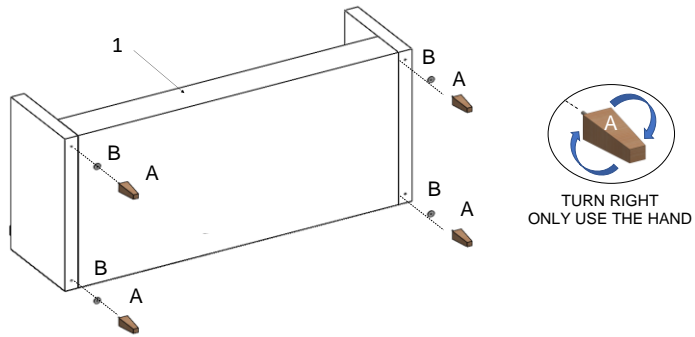

Vendor Information

Vendor Name: LSMX1  
 Vendor Code: V-005852

Living Space Information

LS SKU: 317994  
 LS product Name: SANTANA DOVE SOFA W/REVERSIBLE CHAISE  
 Vendor Model #: 1534-REVSC-SA-DOV  
 Vendor Collection: SANTANA

CODE	PART #	DESCRIPTION	SHIPS IN 48 HRS	QUANTITY	PRICING	NOTES
A	WOODPLEG	WOOD PAINTED LEG	YES	8		
B	WASHER8	Washer #8	YES	8		

A	WOODPLEG	 X8
B	WASHER8	 X8
1	SANTANA SOFA	 X1
2	SANTANA OTTOMAN	 X1

STEP 1: PLACE LEGS SANTANA SOFA

STEP 2: PLACE LEGS SANTANA OTTOMAN

STEP 3: JOIN SECTIONAL