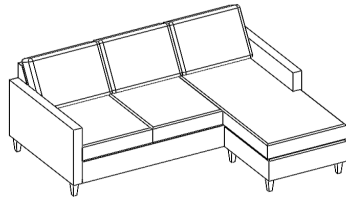

Vendor Information

Vendor Name: LSMX1  
 Vendor Code: V-005852

Living Space Information

LS SKU: 317994  
 LS product Name: SANTANA DOVE SOFA W/REVERSIBLE CHAISE  
 Vendor Model #: 1534-REVSC-SA-DOV  
 Vendor Collection: SANTANA

CODE	PART #	DESCRIPTION	SHIPS IN 48 HRS	QUANTITY	PRICING	NOTES
A	WOODPLEG	WOOD PAINTED LEG	YES	8		
B	WASHER8	Washer #8	YES	8		

A	WOODPLEG	 X8
B	WASHER8	 X8
1	SANTANA SOFA	 X1
2	SANTANA OTTOMAN	 X1

STEP 1: PLACE LEGS SANTANA SOFA