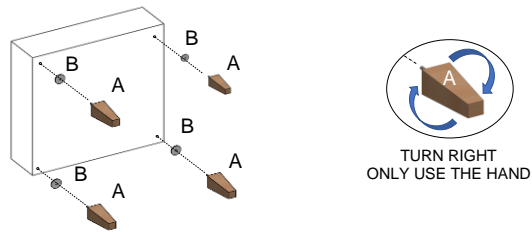

CODE	PART #	DESCRIPTION	SHIPS IN 48 HRS	QUANTITY	PRICING	NOTES
A	WOODPLEG	WOOD PAINTED LEG	YES	8		
B	WASHER8	Washer #8	YES	8		

A	WOODPLEG	 X8
B	WASHER8	 X8
1	SANTANA SOFA	 X1
2	SANTANA OTTOMAN	 X1

STEP 1: PLACE LEGS SANTANA SOFA

STEP 2: PLACE LEGS SANTANA OTTOMAN

STEP 3: JOIN SECTIONAL