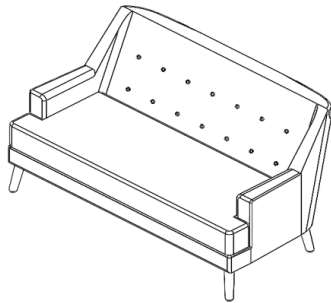

REMOVE CUSHIONS

SETTEE LOVESEAT