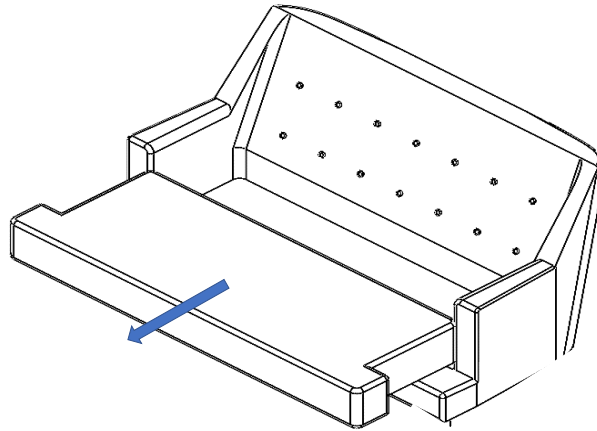

Vendor Information	
Vendor Name:	LSMX1
Vendor Code:	V-005852

Living Space Information
LS SKU: 317514
LS product Name: CELESTINO COPPER SETTEE
Vendor Model #: 1527-SETT-CE-COP
Vendor Collection: CELESTINO

CODE	PART #	DESCRIPTION	SHIPS IN 48 HRS	QUANTITY	PRICING	NOTES
A	LEGCALIS	WOOD LEG CALISTO	YES	4		
B	PLARIESL	LATERAL PLASTIC LEG ARIES	YES	1		
C	SCRW5161	SCREW BUTTON HEAD CAP	YES	20		
D	WHR51618	WASHER 5/16 PLAIN	YES	20		
E	ALLEN316	3/16 SHORT ARM HEX KEY	YES	1		

LIVING SPACES		
A	LEGCALIS	X4
B	PLARIESL	X1
C	SCRW5161	X20
D	WHR51618	X20
E	ALLEN316	X1
1		X1

STEP 1: