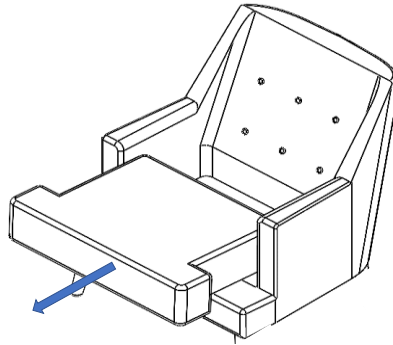

Vendor Information	
Vendor Name:	LSMX1
Vendor Code:	V-005852

Living Space Information
LS SKU: 317513
LS product Name: CELESTINO COPPER ACCENT CHAIR
Vendor Model #:1526-ACH-CE-COP
Vendor Collection: CELESTINO

CODE	PART #	DESCRIPTION	SHIPS IN 48 HRS	QUANTITY	PRICING	NOTES
A	LEGCALIS	WOOD LEG CALISTO	YES	4		
B	SCRW5161	SCREW BUTTON HEAD CAP	YES	20		
C	WHR51618	WASHER 5/16 PLAIN	YES	20		
D	ALLEN316	3/16 SHORT ARM HEX KEY	YES	1		

LIVING SPACES		
A	LEGCALIS	X4
B	SCRW5161	X20
C	WHR51618	X20
D	ALLEN316	X1
1		X1

ACCENT CHAIR

STEP 1:

REMOVE CUSHIONS

STEP 2:

USE THE ALLEN WRENCH TO SCREW THE LEGS