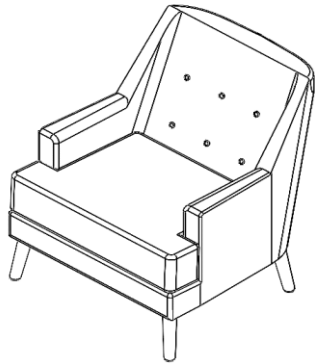

Vendor Information	
Vendor Name:	LSMX1
Vendor Code:	V-005852

Living Space Information
LS SKU: 317513
LS product Name: CELESTINO COPPER ACCENT CHAIR
Vendor Model #:1526-ACH-CE-COP
Vendor Collection: CELESTINO

CODE	PART #	DESCRIPTION	SHIPS IN 48 HRS	QUANTITY	PRICING	NOTES
A	LEGCALIS	WOOD LEG CALISTO	YES	4		
B	SCRW5161	SCREW BUTTON HEAD CAP	YES	20		
C	WHR51618	WASHER 5/16 PLAIN	YES	20		
D	ALLEN316	3/16 SHORT ARM HEX KEY	YES	1		

LIVING SPACES		
A	LEGCALIS	X4
B	SCRW5161	X20
C	WHR51618	X20
D	ALLEN316	X1
1		X1

ACCENT CHAIR