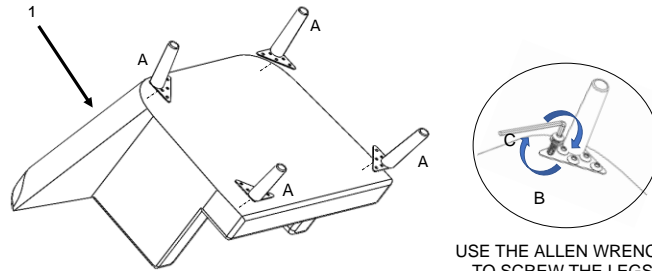

CODE	PART #	DESCRIPTION	SHIPS IN 48 HRS	QUANTITY	PRICING	NOTES
A	LEGCALIS	WOOD LEG CALISTO	YES	4		
B	SCRW5161	SCREW BUTTON HEAD CAP	YES	20		
C	WHR51618	WASHER 5/16 PLAIN	YES	20		
D	ALLEN316	3/16 SHORT ARM HEX KEY	YES	1		

LIVING SPACES		
A	LEGCALIS	 X4
B	SCRW5161	 X20
C	WHR51618	 X20
D	ALLEN316	 X1
1		 X1

ACCENT CHAIR

STEP 1:

REMOVE CUSHIONS

STEP 2:

USE THE ALLEN WRENCH TO SCREW THE LEGS