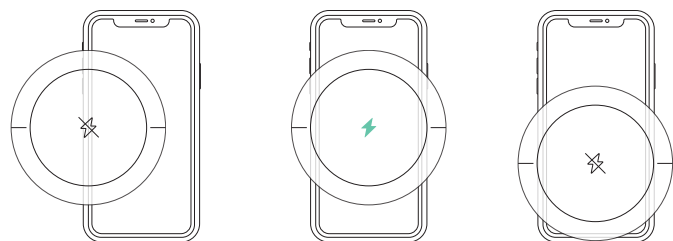

**LG:** G3 to above series

## How to use the wireless charger

Connect micro power adapter to electrical outlet and check if the USB port can work smoothly.

Place the phone with wireless charging enabled on the center of the charging pad.