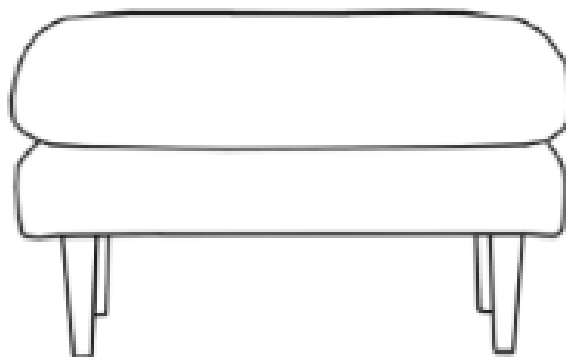

LIVING SPACES

A	Sofa Legs		X4
B	Big screws		X8
C	Small screws		X16
D	Allen key		X1

Leg inside after opening the pocket

MARQUES

316043 /AS-22072-RFST-CB
316044 /AS-22072-RFST-HG

MARQUES COBBLESTONE OTTOMAN
MARQUES HERITAGE GREEN OTTOMAN