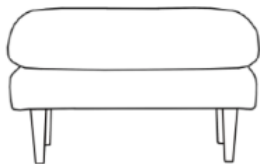

LIVING SPACES

A	Sofa Legs		X4
B	Big screws		X8
C	Small screws		X16
D	Allen key		X1

Leg inside after opening the pocket

MARQUES

316043 /AS-22072-RFST-CB
316044 /AS-22072-RFST-HG

MARQUES COBBLESTONE OTTOMAN
MARQUES HERITAGE GREEN OTTOMAN