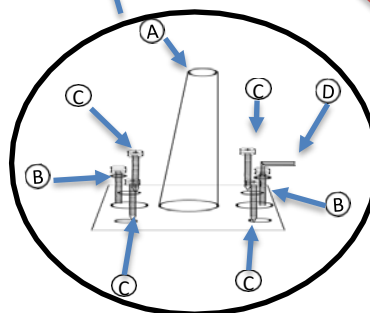

LIVING SPACES

A	Sofa Legs		X4
B	Big screws		X8
C	Small screws		X16
D	Allen key		X1

Leg inside after opening the pocket

MARQUES

316043 /AS-22072-RFST-CB
316044 /AS-22072-RFST-HG

MARQUES COBBLESTONE OTTOMAN
MARQUES HERITAGE GREEN OTTOMAN