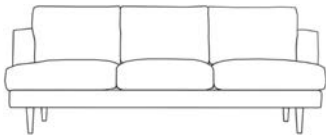

LIVING SPACES

A	Sofa Legs		X4
B	Sofa Legs		X1
C	Big screws		X8
D	Small screws		X16
E	Allen key		X1

Leg inside after opening the pocket

MARQUES

316041 /AS-22072-3S-CB
316042 /AS-22072-3S-HG

MARQUES COBBLESTONE SOFA
MARQUES HERITAGE GREEN SOFA