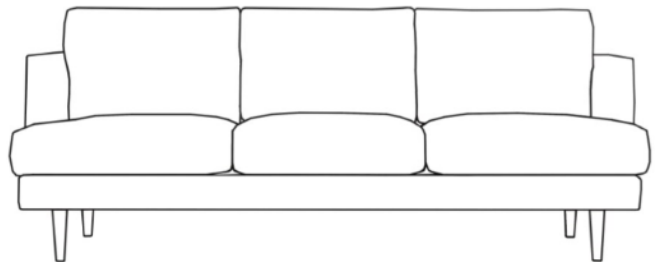

LIVING SPACES

A	Sofa Legs		X4
B	Sofa Legs		X1
C	Big screws		X8
D	Small screws		X16
E	Allen key		X1

Leg inside after opening the pocket

MARQUES

316041 /AS-22072-3S-CB
316042 /AS-22072-3S-HG

MARQUES COBBLESTONE SOFA
MARQUES HERITAGE GREEN SOFA