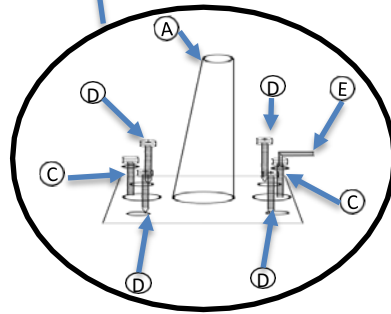

LIVING SPACES

A	Sofa Legs		X4
B	Sofa Legs		X1
C	Big screws		X8
D	Small screws		X16
E	Allen key		X1

Leg inside after opening the pocket

MARQUES

316041 /AS-22072-3S-CB
316042 /AS-22072-3S-HG

MARQUES COBBLESTONE SOFA
MARQUES HERITAGE GREEN SOFA