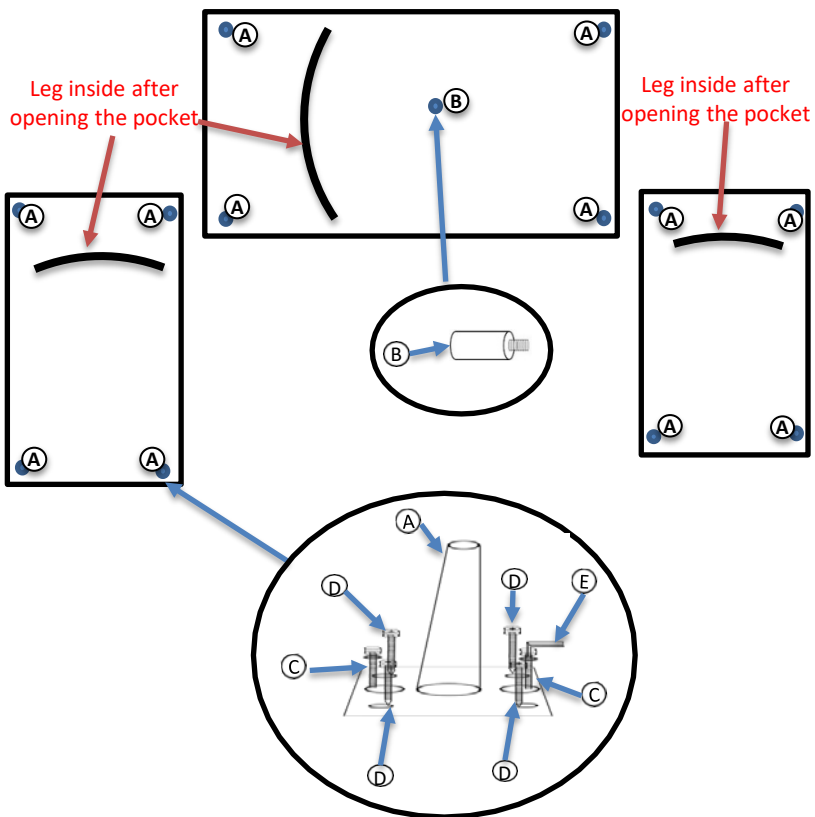

LIVING SPACES

A	Sofa Legs		X12
B	Sofa Legs		X1
C	Big screws		X24
D	Small screws		X48
E	Allen key		X3

MARQUES

316037 /AS-22072-3S+2S+1S-CB
316038 /AS-22072-3S+2S+1S-HG

KIT-MARQUES COBBLESTONE 3PC
SOFA/LOVESEAT/CHAIR SET
KIT-MARQUES HERITAGE GREEN 3PC
SOFA/LOVESEAT/CHAIR SET