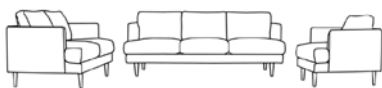

LIVING SPACES

A	Sofa Legs		X12
B	Sofa Legs		X1
C	Big screws		X24
D	Small screws		X48
E	Allen key		X3

MARQUES

316037 /AS-22072-3S+2S+1S-CB
316038 /AS-22072-3S+2S+1S-HG

KIT-MARQUES COBBLESTONE 3PC
SOFA/LOVESEAT/CHAIR SET
KIT-MARQUES HERITAGE GREEN 3PC
SOFA/LOVESEAT/CHAIR SET