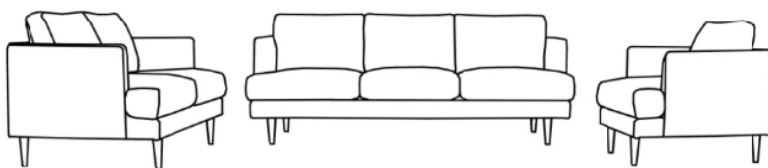

LIVING SPACES

A	Sofa Legs		X12
B	Sofa Legs		X1
C	Big screws		X24
D	Small screws		X48
E	Allen key		X3

MARQUES

316037 /AS-22072-3S+2S+1S-CB
316038 /AS-22072-3S+2S+1S-HG

KIT-MARQUES COBBLESTONE 3PC
SOFA/LOVESEAT/CHAIR SET
KIT-MARQUES HERITAGE GREEN 3PC
SOFA/LOVESEAT/CHAIR SET