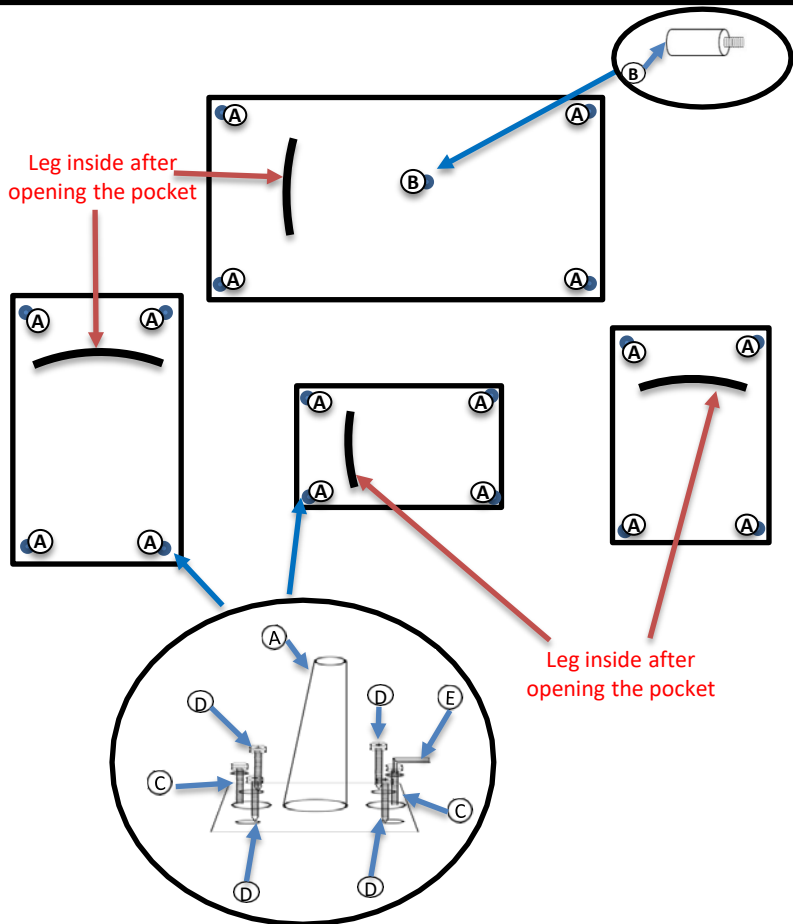

LIVING SPACES

A	Sofa Legs		X16
B	Sofa Legs		X1
C	Big screws		X32
D	Small screws		X64
E	Allen key		X4

MARQUES

316035 /AS-22072-3S+2S+1S+RFST-CB
316036/AS-22072-3S+2S+1S+RFST-HG

KIT-MARQUES COBBLESTONE 4PC
SOFA/LOVESEAT/CHAIR/OTTO SET
KIT-MARQUES HERITAGE GREEN 4PC
SOFA/LOVESEAT/CHAIR/OTTO SET