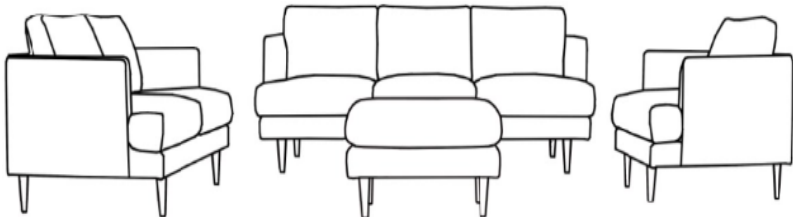

LIVING SPACES

A	Sofa Legs		X16
B	Sofa Legs		X1
C	Big screws		X32
D	Small screws		X64
E	Allen key		X4

MARQUES

316035 /AS-22072-3S+2S+1S+RFST-CB
316036/AS-22072-3S+2S+1S+RFST-HG

KIT-MARQUES COBBLESTONE 4PC
SOFA/LOVESEAT/CHAIR/OTTO SET
KIT-MARQUES HERITAGE GREEN 4PC
SOFA/LOVESEAT/CHAIR/OTTO SET