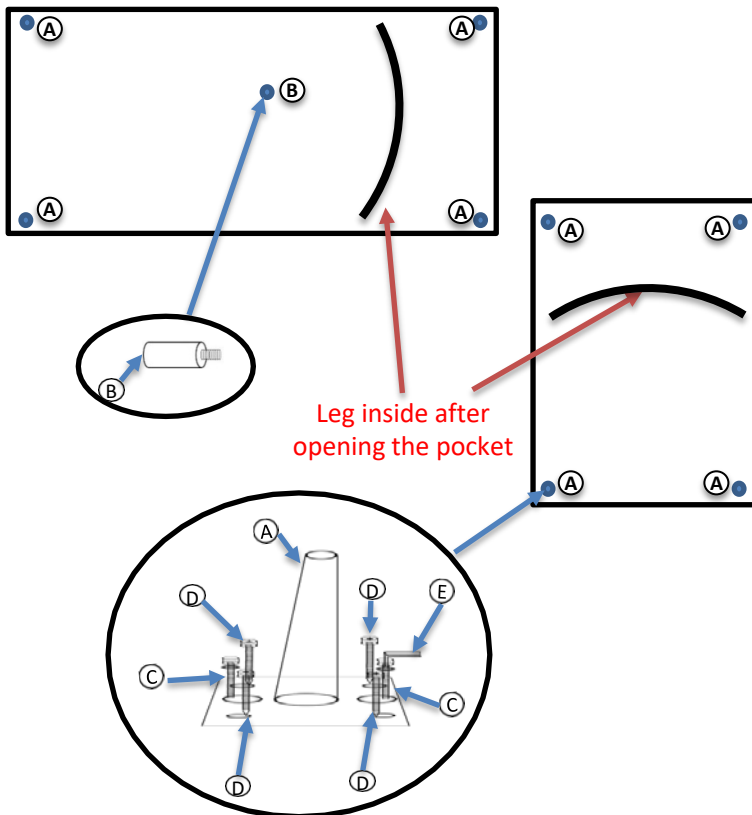

# LIVING SPACES

A	Sofa Legs		X8
B	Sofa Legs		X1
C	Big screws		X16
D	Small screws		X32
E	Allen key		X2

**MARQUES**

316033 /AS-22072-3S+1S-CB  
316034 /AS-22072-3S+1S-HG

**KIT-MARQUES COBBLESTONE 2PC  
SOFA/CHAIR SET**  
**KIT-MARQUES HERITAGE GREEN 2PC  
SOFA/CHAIR SET**