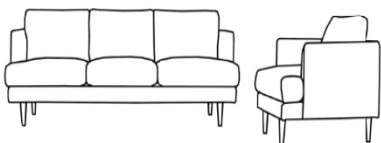

# LIVING SPACES

A	Sofa Legs		X8
B	Sofa Legs		X1
C	Big screws		X16
D	Small screws		X32
E	Allen key		X2

**MARQUES**

316033 /AS-22072-3S+1S-CB  
316034 /AS-22072-3S+1S-HG

**KIT-MARQUES COBBLESTONE 2PC  
SOFA/CHAIR SET**  
**KIT-MARQUES HERITAGE GREEN 2PC  
SOFA/CHAIR SET**