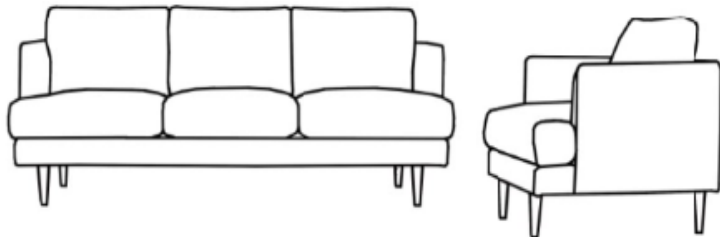

# LIVING SPACES

A	Sofa Legs		X8
B	Sofa Legs		X1
C	Big screws		X16
D	Small screws		X32
E	Allen key		X2

**MARQUES**

316033 /AS-22072-3S+1S-CB  
316034 /AS-22072-3S+1S-HG

**KIT-MARQUES COBBLESTONE 2PC  
SOFA/CHAIR SET**  
**KIT-MARQUES HERITAGE GREEN 2PC  
SOFA/CHAIR SET**