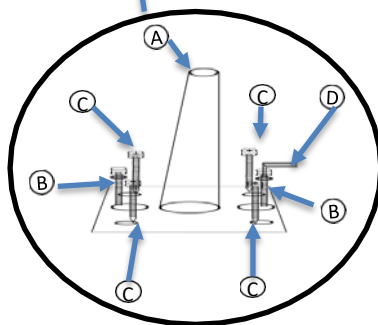

LIVING SPACES

A	Sofa Legs		X4
B	Big screws		X8
C	Small screws		X16
D	Allen key		X1

Leg inside after opening the pocket

MARQUES

316031 /AS-22072-2S-CB
316032 /AS-22072-2S-HG

MARQUES COBBLESTONE LOVESEAT
MARQUES HERITAGE GREEN LOVESEAT