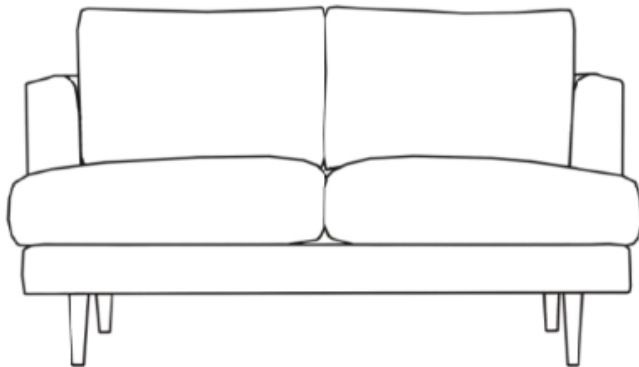

LIVING SPACES

A	Sofa Legs		X4
B	Big screws		X8
C	Small screws		X16
D	Allen key		X1

Leg inside after opening the pocket

MARQUES

316031 /AS-22072-2S-CB
316032 /AS-22072-2S-HG

MARQUES COBBLESTONE LOVESEAT
MARQUES HERITAGE GREEN LOVESEAT