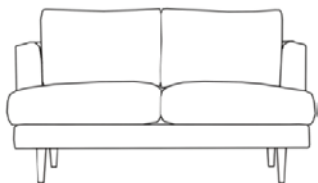

LIVING SPACES

A	Sofa Legs		X4
B	Big screws		X8
C	Small screws		X16
D	Allen key		X1

Leg inside after opening the pocket

MARQUES

316031 /AS-22072-2S-CB
316032 /AS-22072-2S-HG

MARQUES COBBLESTONE LOVESEAT
MARQUES HERITAGE GREEN LOVESEAT