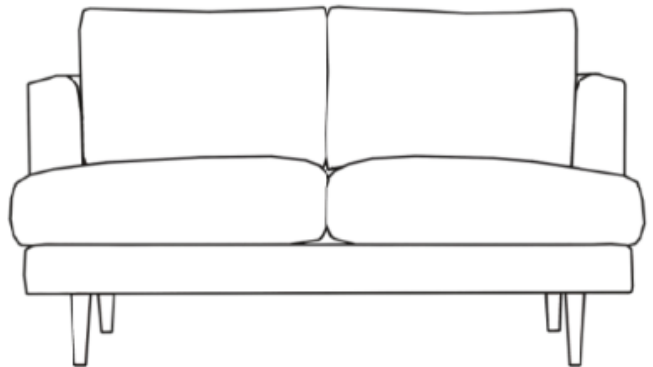

# LIVING SPACES

A	Sofa Legs		X4
B	Big screws		X8
C	Small screws		X16
D	Allen key		X1

**MARQUES**

316031 /AS-22072-2S-CB  
316032 /AS-22072-2S-HG

**MARQUES COBBLESTONE LOVESEAT**  
**MARQUES HERITAGE GREEN LOVESEAT**