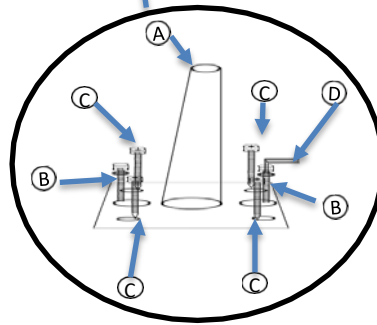

# LIVING SPACES

A	Sofa Legs		X4
B	Big screws		X8
C	Small screws		X16
D	Allen key		X1

**MARQUES**

316031 /AS-22072-2S-CB  
316032 /AS-22072-2S-HG

**MARQUES COBBLESTONE LOVESEAT**  
**MARQUES HERITAGE GREEN LOVESEAT**