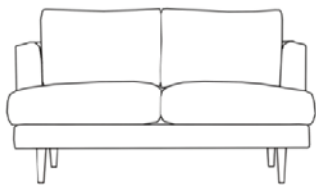

# LIVING SPACES

A	Sofa Legs		X4
B	Big screws		X8
C	Small screws		X16
D	Allen key		X1

**MARQUES**

316031 /AS-22072-2S-CB  
316032 /AS-22072-2S-HG

**MARQUES COBBLESTONE LOVESEAT**  
**MARQUES HERITAGE GREEN LOVESEAT**