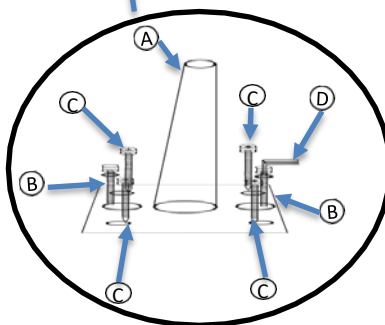

LIVING SPACES

A	Sofa Legs		X4
B	Big screws		X8
C	Small screws		X16
D	Allen key		X1

Leg inside after opening the pocket

MARQUES

316029 /AS-22072-1S-CB
316030 /AS-22072-1S-HG

MARQUES COBBLESTONE CHAIR
MARQUES HERITAGE GREEN CHAIR