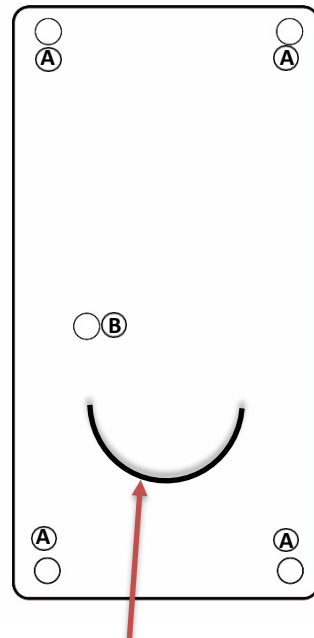

LIVING SPACES

A	Sofa Legs		X8
B	Support leg		X1

Leg inside after opening the pocket

Leg inside after opening the pocket

LUKAS

316025 /AS-21078-3S+1.5S-IVA-CARA
316026 /AS-21078-3S+1.5S-POP-OPT

KIT-LUKAS CARAMEL 2PC SOFA/CHAIR SET
KIT-LUKAS OPTICAL 2PC SOFA/CHAIR SET