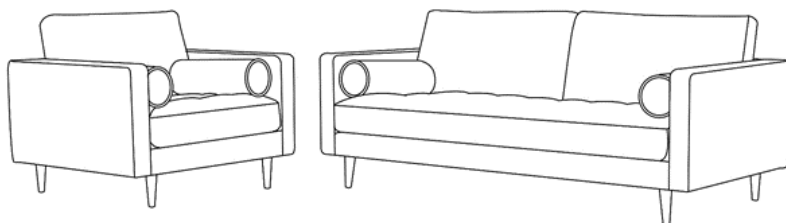

LIVING SPACES

A	Sofa Legs		X8
B	Support leg		X1

Leg inside after opening the pocket

Leg inside after opening the pocket

LUKAS

316025 /AS-21078-3S+1.5S-IVA-CARA
316026 /AS-21078-3S+1.5S-POP-OPT

KIT-LUKAS CARAMEL 2PC SOFA/CHAIR SET
KIT-LUKAS OPTICAL 2PC SOFA/CHAIR SET