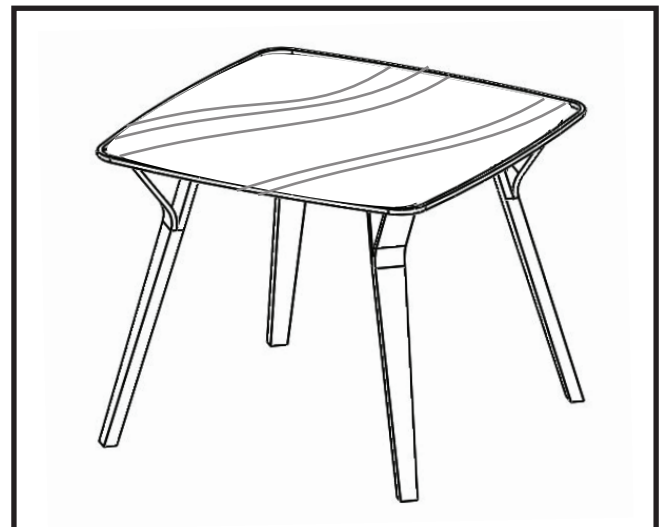

Do not over tighten.
Do not use power tools to assemble.