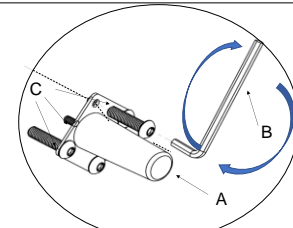

CODE	PART #	DESCRIPTION	SHIPS IN 48 HRS	QUANTITY	PRICING	NOTES
A	METALEGC	METAL LEG FOR CANELA	YES	4		
B	ALLEN532	LLAVE ALLEN 5/32	YES	1		
C	SCW14201	1/4-20X1 BUTTON SOCKETT	YES	16		

LIVING SPACES

A	METALEGC	 X4
B	ALLEN532	 ALLEN 3/16" X1
C	SCW14201	 Ø 5/16" X 1" L X16
1	313969	 X1

DUA OTTOMAN

STEP 1:

TURN RIGHT
ONLY USE THE HAND

WARNING:
ONLY USE THE HAND
TOOLS PROVIDED