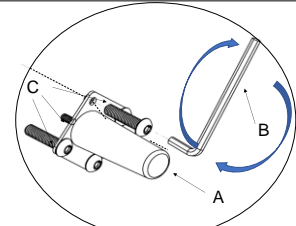

Vendor Information	
Vendor Name:	LSMX1
Vendor Code:	V-005852

Living Space Information	
LS SKU:	313964
LS product Name:	DUA II DOVE OTTOMAN
Vendor Model #:	1126-OTTO-DU-DOV
Vendor Collection:	DUA II

CODE	PART #	DESCRIPTION	SHIPS IN 48 HRS	QUANTITY	PRICING	NOTES
A	METALEGC	METAL LEG FOR CANELA	YES	4		
B	ALLEN532	LLAVE ALLEN 5/32	YES	1		
C	SCW14201	1/4-20X1 BUTTON SOCKETT	YES	16		

A	METALEGC	 X4
B	ALLEN532	 ALLEN 3/16" X1
C	SCW14201	 Ø 5/16" X 1" L X16
1		 X1

STEP 1:

TURN RIGHT
ONLY USE THE HAND

WARNING:
ONLY USE THE HAND
TOOLS PROVIDED

DUA OTTOMAN