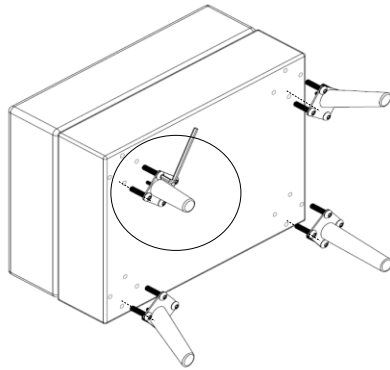

Vendor Information	
Vendor Name:	LSMX1
Vendor Code:	V-005852

Living Space Information	
LS SKU:	313964
LS product Name:	DUA II DOVE OTTOMAN
Vendor Model #:	1126-OTTO-DU-DOV
Vendor Collection:	DUA II

CODE	PART #	DESCRIPTION	SHIPS IN 48 HRS	QUANTITY	PRICING	NOTES
A	METALEGC	METAL LEG FOR CANELA	YES	4		
B	ALLEN532	LLAVE ALLEN 5/32	YES	1		
C	SCW14201	1/4-20X1 BUTTON SOCKETT	YES	16		

A	METALEGC	 X4
B	ALLEN532	 ALLEN 3/16" X1
C	SCW14201	 Ø 5/16" X 1" L X16
1		 X1

STEP 1:

TURN RIGHT
ONLY USE THE HAND

WARNING:
ONLY USE THE HAND
TOOLS PROVIDED

DUA OTTOMAN