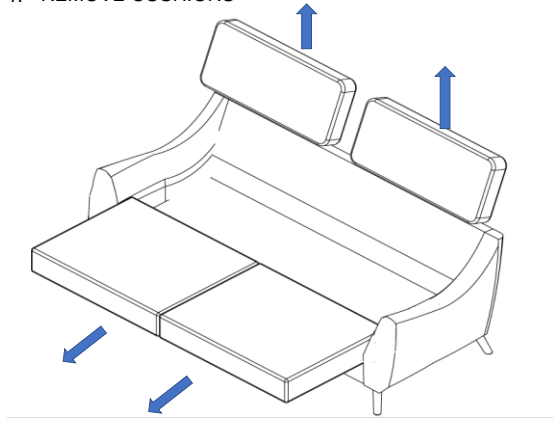

Vendor Information	
Vendor Name:	LSMX1
Vendor Code:	V-005852

Living Space Information	
LS SKU:	313962
LS product Name:	DUA II DOVE SOFA
Vendor Model #:	1124-S-DU-DOV
Vendor Collection:	DUA II

CODE	PART #	DESCRIPTION	SHIPS IN 48 HRS	QUANTITY	PRICING	NOTES
A	METALEGC	METAL LEG FOR CANELA	YES	4		
B	LEGCANCE	LEG CANELA CENTRAL	YES	1		
C	ALLEN532	LLAVE ALLEN 5/32	YES	1		
D	SCW14201	1/4-20X1 BUTTON SOCKETT	YES	16		

LIVING SPACES		
A	METALEGC	X4
B	LEGCANCE	X1
C	ALLEN532	ALLEN 5/32" X1
D	SCW14201	Ø 1/4-20" X 1" L X16
1		X1

DUA SOFA

STEP 1: REMOVE CUSHIONS

STEP 2: