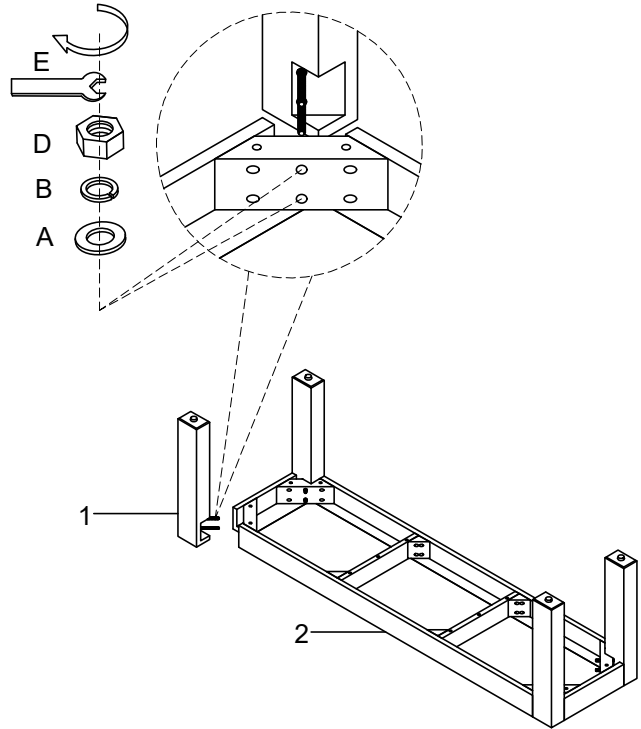

# NATE+ JEREMIAH

FOR LIVING SPACES

A	PD5614-69HD	 X8 Ø5/16"x19x2mm
B	PD5614-69HD	 X8 Ø5/16"x12x2mm
C	PD5614-69HD	 X8 Ø5/16x12mm
D	PD5614-69HD	 X1 Wrench 12mm
1	PD5614-69-LG	 X4
2	PD5614-69SE	 X1

VOYAGE

①

②

313459/D5614-69 Bench BNJ