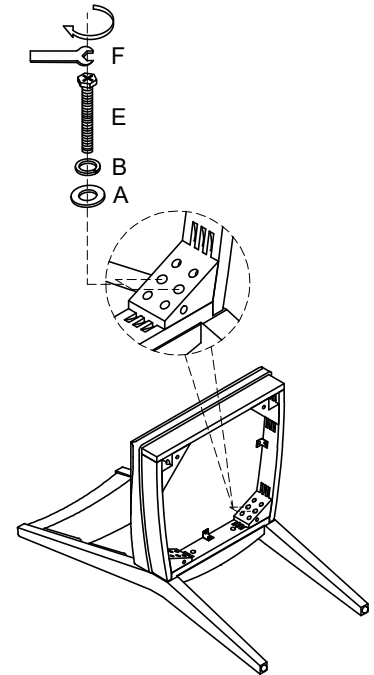

# NATE+ JEREMIAH

FOR LIVING SPACES

A	PD5614-66HD	 X10 Ø5/16"x19x2mm
B	PD5614-66HD	 X10 Ø5/16"x12x2mm
C	PD5614-66HD	 X2 Ø5/16"x1-3/4"L
D	PD5614-66HD	 X4 Ø5/16"x2-1/4"L
E	PD5614-66HD	 X4 Ø5/16"x3-1/2"L
F	PD5614-66HD	 X1 Wrench 12mm
1	PD5614-60CB	 X1
2	PD5614-60SE	 X1
3	PD5614-60LG	 X2

VOYAGE

313457/D5614-60  
Wood Back Dining Chair BNJ

①

②

③

④

WARNING:  
USE ONLY THE HAND  
TOOLS PROVIDED