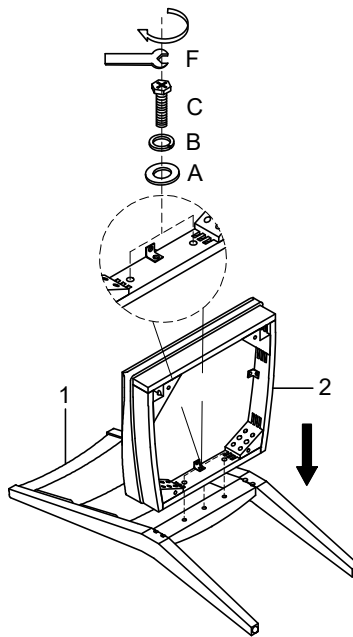

# NATE+ JEREMIAH

FOR LIVING SPACES

A	PD5614-66HD	 X10 Ø5/16"x19x2mm
B	PD5614-66HD	 X10 Ø5/16"x12x2mm
C	PD5614-66HD	 X2 Ø5/16"x1-3/4"L
D	PD5614-66HD	 X4 Ø5/16"x2-1/4"L
E	PD5614-66HD	 X4 Ø5/16"x3-1/2"L
F	PD5614-66HD	 X1 Wrench 12mm
1	PD5614-60CB	 X1
2	PD5614-60SE	 X1
3	PD5614-60LG	 X2

VOYAGE

313457/D5614-60  
Wood Back Dining Chair BNJ

①

②

③

④

WARNING:  
USE ONLY THE HAND  
TOOLS PROVIDED