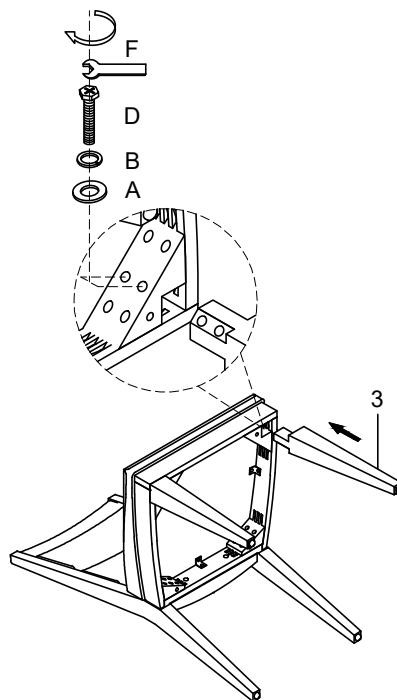

# NATE+ JEREMIAH

FOR LIVING SPACES

A	PD5614-66HD	 X10 Ø5/16"x19x2mm
B	PD5614-66HD	 X10 Ø5/16"x12x2mm
C	PD5614-66HD	 X2 Ø5/16"x1-3/4"L
D	PD5614-66HD	 X4 Ø5/16"x2-1/4"L
E	PD5614-66HD	 X4 Ø5/16"x3-1/2"L
F	PD5614-66HD	 X1 Wrench 12mm
1	PD5614-60CB	 X1
2	PD5614-60SE	 X1
3	PD5614-60LG	 X2

VOYAGE

313457/D5614-60  
Wood Back Dining Chair BNJ

①

②

③

④

WARNING:  
USE ONLY THE HAND  
TOOLS PROVIDED