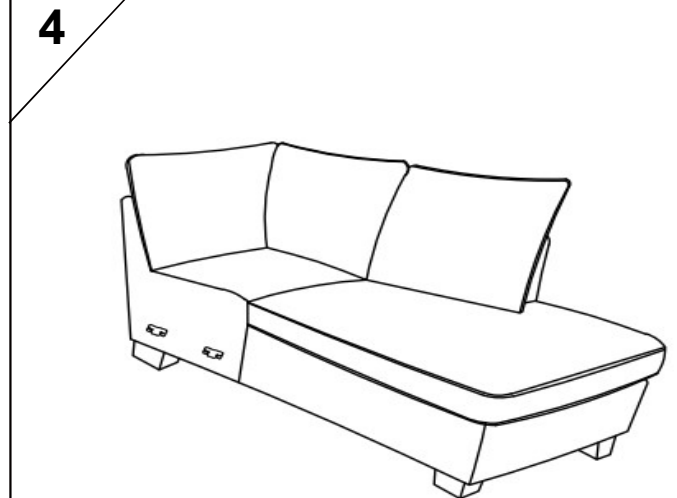

# KIT-REID GREY 2PC SCTNL W/RAF CORNER CHAISE

313433

*Assembly instructions:*

## PARTS LIST

No.	DESCRIPTION	IMAGE	Q'TY
A	LEFT CORNER BACK		1
B	RIGHT CORNER BACK		1
C	CHAISE BACK		1
D	CHAISE SEAT		1
E	PLASTIC LEG		4
F	MIDDLE LEG		1

NOTE: PO # is located underneath/ at the back side of each item. Please be prepared to provide this # should any claim be necessary.

CAUTION: Item is heavy. Assembly should be performed by two people.

**ASSEMBLED COMPLETED**

**KIT-REID GREY 2PC SCTNL W/RAF CORNER CHAISE**  
**313433**

*Assembly instructions:*

**PARTS LIST**

No.	DESCRIPTION	IMAGE	QTY
A	BACK		2
B	SOFA SEAT		1
C	PLASTIC LEG		4
D	MIDDLE LEG		1