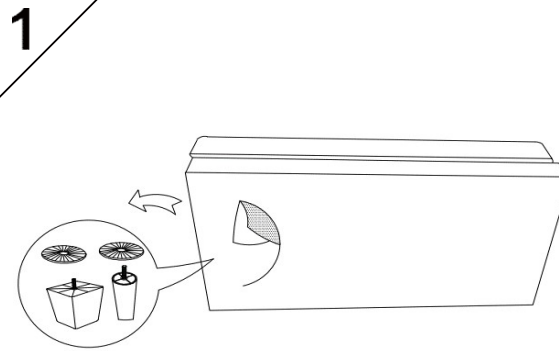

# KIT-REID GREY 2PC SCTNL W/RAF CORNER CHAISE

313433

*Assembly instructions:*

## PARTS LIST

No.	DESCRIPTION	IMAGE	Q'TY
A	LEFT CORNER BACK		1
B	RIGHT CORNER BACK		1
C	CHAISE BACK		1
D	CHAISE SEAT		1
E	PLASTIC LEG		4
F	MIDDLE LEG		1

NOTE: PO # is located underneath/ at the back side of each item. Please be prepared to provide this # should any claim be necessary.

CAUTION: Item is heavy. Assembly should be performed by two people.

**ASSEMBLED COMPLETED**

**KIT-REID GREY 2PC SCTNL W/RAF CORNER CHAISE**  
**313433**

*Assembly instructions:*

**PARTS LIST**

No.	DESCRIPTION	IMAGE	QTY
A	BACK		2
B	SOFA SEAT		1
C	PLASTIC LEG		4
D	MIDDLE LEG		1