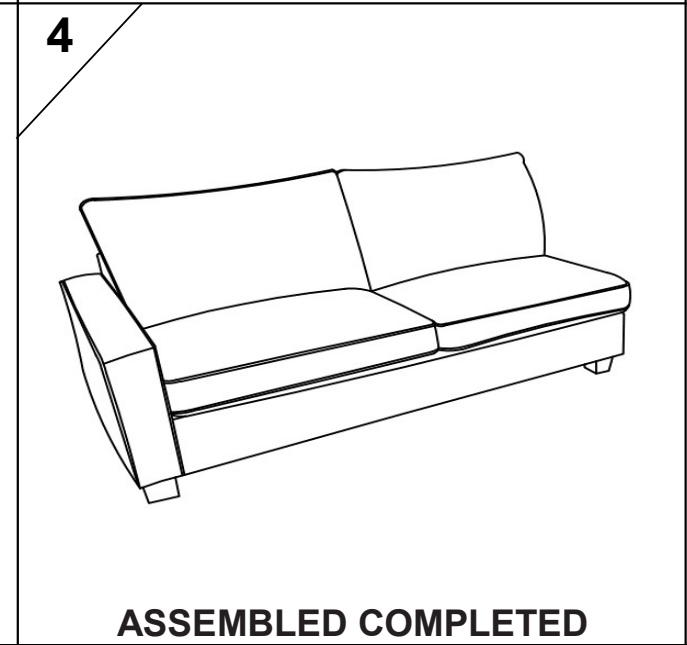

# KIT-REID GREY 2PC SCTNL W/RAF CORNER CHAISE

313433

*Assembly instructions:*

## PARTS LIST

No.	DESCRIPTION	IMAGE	Q'TY
A	LEFT CORNER BACK		1
B	RIGHT CORNER BACK		1
C	CHAISE BACK		1
D	CHAISE SEAT		1
E	PLASTIC LEG		4
F	MIDDLE LEG		1

NOTE: PO # is located underneath/ at the back side of each item. Please be prepared to provide this # should any claim be necessary.

CAUTION: Item is heavy. Assembly should be performed by two people.

**ASSEMBLED COMPLETED**

**KIT-REID GREY 2PC SCTNL W/RAF CORNER CHAISE**  
**313433**

*Assembly instructions:*

**PARTS LIST**

No.	DESCRIPTION	IMAGE	QTY
A	BACK		2
B	SOFA SEAT		1
C	PLASTIC LEG		4
D	MIDDLE LEG		1