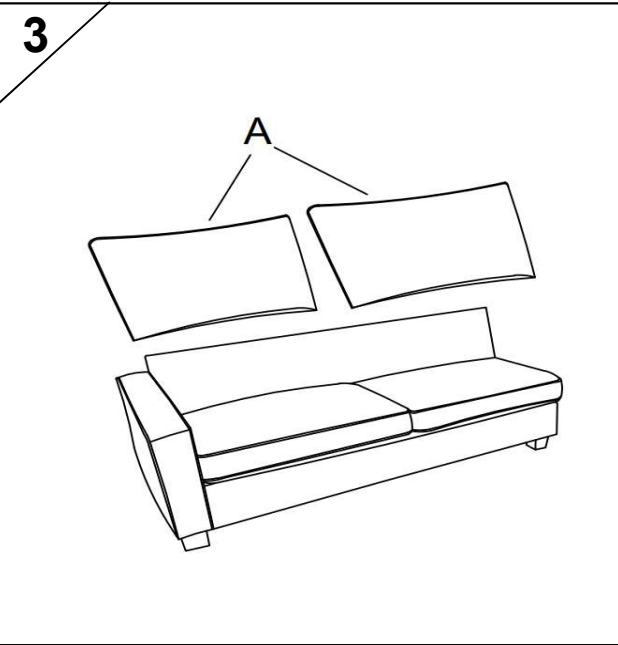

## PARTS LIST

No.	DESCRIPTION	IMAGE	Q'TY
A	LEFT CORNER BACK		1
B	RIGHT CORNER BACK		1
C	CHAISE BACK		1
D	CHAISE SEAT		1
E	PLASTIC LEG		4
F	MIDDLE LEG		1

NOTE: PO # is located underneath/ at the back side of each item. Please be prepared to provide this # should any claim be necessary.

CAUTION: Item is heavy. Assembly should be performed by two people.

**ASSEMBLED COMPLETED**

**KIT-REID GREY 2PC SCTNL W/RAF CORNER CHAISE**  
**313433**

*Assembly instructions:*

**PARTS LIST**

No.	DESCRIPTION	IMAGE	QTY
A	BACK		2
B	SOFA SEAT		1
C	PLASTIC LEG		4
D	MIDDLE LEG		1