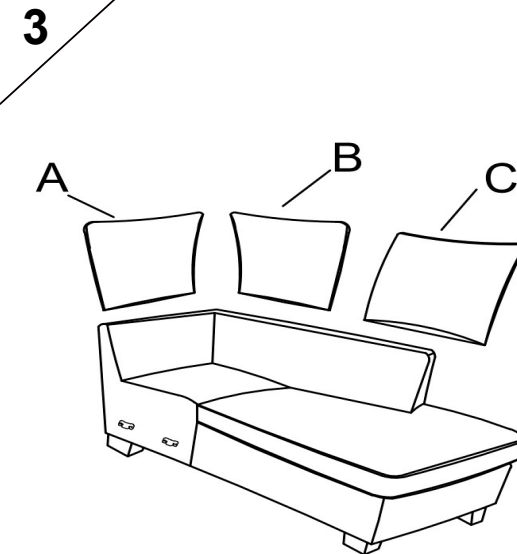

# KIT-REID GREY 2PC SCTNL W/RAF CORNER CHAISE

313433

*Assembly instructions:*

## PARTS LIST

No.	DESCRIPTION	IMAGE	Q'TY
A	LEFT CORNER BACK		1
B	RIGHT CORNER BACK		1
C	CHAISE BACK		1
D	CHAISE SEAT		1
E	PLASTIC LEG		4
F	MIDDLE LEG		1

NOTE: PO # is located underneath/ at the back side of each item. Please be prepared to provide this # should any claim be necessary.

CAUTION: Item is heavy. Assembly should be performed by two people.

**ASSEMBLED COMPLETED**

**KIT-REID GREY 2PC SCTNL W/RAF CORNER CHAISE**  
**313433**

*Assembly instructions:*

**PARTS LIST**

No.	DESCRIPTION	IMAGE	QTY
A	BACK		2
B	SOFA SEAT		1
C	PLASTIC LEG		4
D	MIDDLE LEG		1