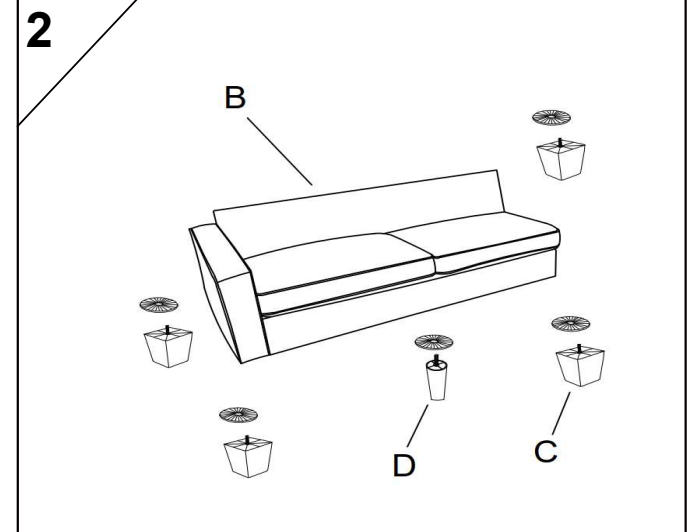

## PARTS LIST

No.	DESCRIPTION	IMAGE	Q'TY
A	LEFT CORNER BACK		1
B	RIGHT CORNER BACK		1
C	CHAISE BACK		1
D	CHAISE SEAT		1
E	PLASTIC LEG		4
F	MIDDLE LEG		1

NOTE: PO # is located underneath/ at the back side of each item. Please be prepared to provide this # should any claim be necessary.

CAUTION: Item is heavy. Assembly should be performed by two people.

**ASSEMBLED COMPLETED**

**KIT-REID GREY 2PC SCTNL W/RAF CORNER CHAISE**  
**313433**

*Assembly instructions:*

**PARTS LIST**

No.	DESCRIPTION	IMAGE	QTY
A	BACK		2
B	SOFA SEAT		1
C	PLASTIC LEG		4
D	MIDDLE LEG		1