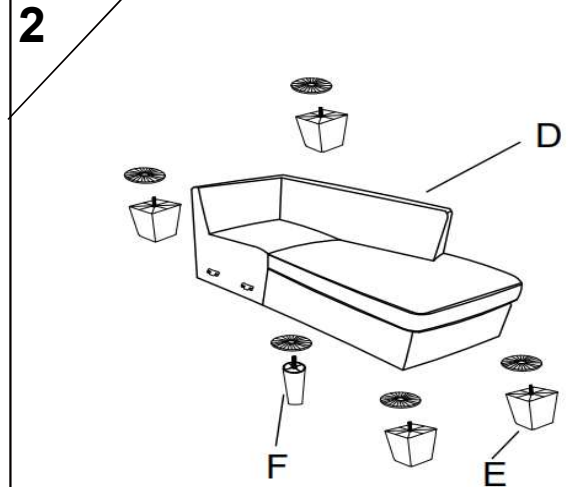

# KIT-REID GREY 2PC SCTNL W/RAF CORNER CHAISE

313433

*Assembly instructions:*

## PARTS LIST

No.	DESCRIPTION	IMAGE	Q'TY
A	LEFT CORNER BACK		1
B	RIGHT CORNER BACK		1
C	CHAISE BACK		1
D	CHAISE SEAT		1
E	PLASTIC LEG		4
F	MIDDLE LEG		1

NOTE: PO # is located underneath/ at the back side of each item. Please be prepared to provide this # should any claim be necessary.

CAUTION: Item is heavy. Assembly should be performed by two people.

**ASSEMBLED COMPLETED**

**KIT-REID GREY 2PC SCTNL W/RAF CORNER CHAISE**  
**313433**

*Assembly instructions:*

**PARTS LIST**

No.	DESCRIPTION	IMAGE	QTY
A	BACK		2
B	SOFA SEAT		1
C	PLASTIC LEG		4
D	MIDDLE LEG		1