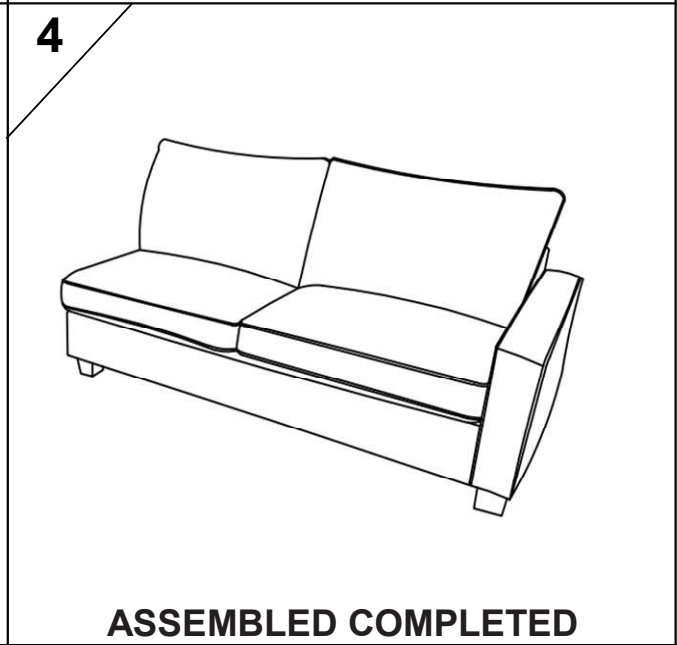

KIT-REID GREY 2PC SCTNL W/LAF CORNER CHAISE

313432

Assembly instructions:

PARTS LIST

No.	DESCRIPTION	IMAGE	Q'TY
A	RIGHT CORNER BACK		1
B	LEFT CORNER BACK		1
C	CHAISE BACK		1
D	CHAISE SEAT		1
E	PLASTIC LEG		4
F	MIDDLE LEG		1

NOTE: PO # is located underneath/ at the back side of each item. Please be prepared to provide this # should any claim be necessary.

CAUTION: Item is heavy. Assembly should be performed by two people.

ASSEMBLED COMPLETED

KIT-REID GREY 2PC SCTNL W/LAF CORNER CHAISE

313432

Assembly instructions:

PARTS LIST

No.	DESCRIPTION	IMAGE	QTY
A	BACK		2
B	SOFA SEAT		1
C	PLASTIC LEG		4
D	MIDDLE LEG		1

NOTE: PO # is located underneath/ at the back side of each item. Please be prepared to provide this # should any claim be necessary.