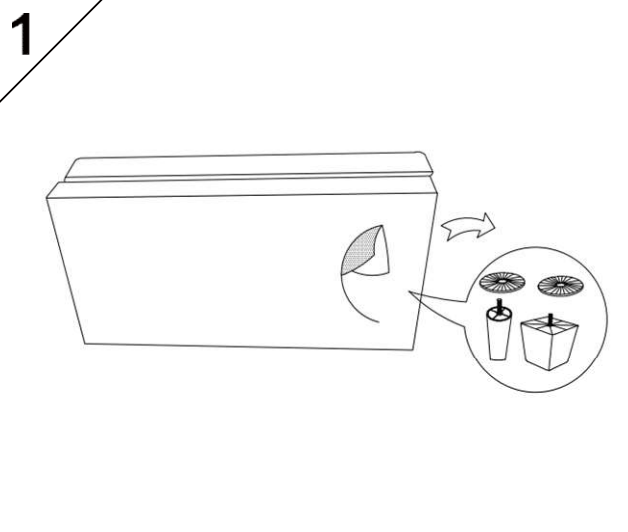

KIT-REID GREY 2PC SCTNL W/LAF CORNER CHAISE

313432

Assembly instructions:

PARTS LIST

No.	DESCRIPTION	IMAGE	Q'TY
A	RIGHT CORNER BACK		1
B	LEFT CORNER BACK		1
C	CHAISE BACK		1
D	CHAISE SEAT		1
E	PLASTIC LEG		4
F	MIDDLE LEG		1

NOTE: PO # is located underneath/ at the back side of each item. Please be prepared to provide this # should any claim be necessary.

CAUTION: Item is heavy. Assembly should be performed by two people.

ASSEMBLED COMPLETED

KIT-REID GREY 2PC SCTNL W/LAF CORNER CHAISE

313432

Assembly instructions:

PARTS LIST

No.	DESCRIPTION	IMAGE	QTY
A	BACK		2
B	SOFA SEAT		1
C	PLASTIC LEG		4
D	MIDDLE LEG		1

NOTE: PO # is located underneath/ at the back side of each item. Please be prepared to provide this # should any claim be necessary.