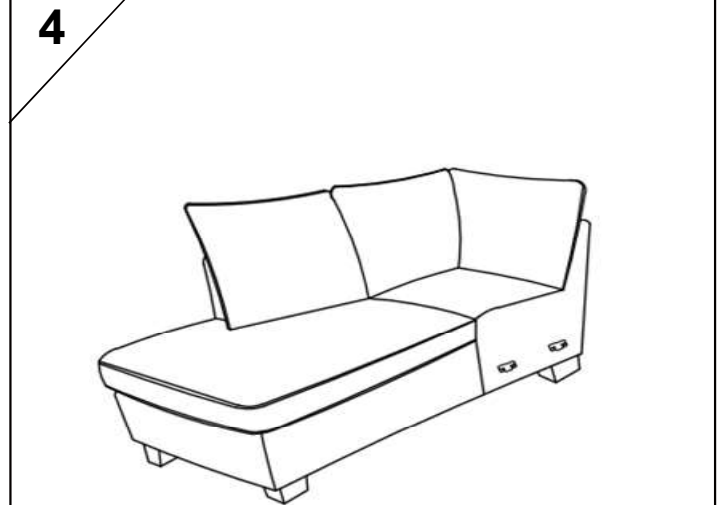

KIT-REID GREY 2PC SCTNL W/LAF CORNER CHAISE

313432

Assembly instructions:

PARTS LIST

No.	DESCRIPTION	IMAGE	Q'TY
A	RIGHT CORNER BACK		1
B	LEFT CORNER BACK		1
C	CHAISE BACK		1
D	CHAISE SEAT		1
E	PLASTIC LEG		4
F	MIDDLE LEG		1

NOTE: PO # is located underneath/ at the back side of each item. Please be prepared to provide this # should any claim be necessary.

CAUTION: Item is heavy. Assembly should be performed by two people.

ASSEMBLED COMPLETED

KIT-REID GREY 2PC SCTNL W/LAF CORNER CHAISE

313432

Assembly instructions:

PARTS LIST

No.	DESCRIPTION	IMAGE	QTY
A	BACK		2
B	SOFA SEAT		1
C	PLASTIC LEG		4
D	MIDDLE LEG		1

NOTE: PO # is located underneath/ at the back side of each item. Please be prepared to provide this # should any claim be necessary.