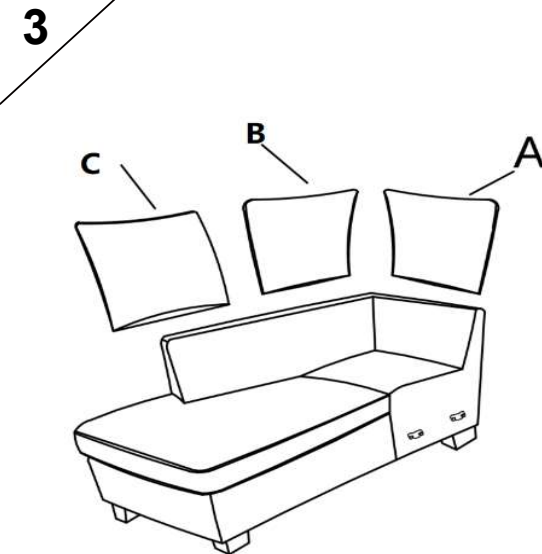

KIT-REID GREY 2PC SCTNL W/LAF CORNER CHAISE

313432

Assembly instructions:

PARTS LIST

No.	DESCRIPTION	IMAGE	Q'TY
A	RIGHT CORNER BACK		1
B	LEFT CORNER BACK		1
C	CHAISE BACK		1
D	CHAISE SEAT		1
E	PLASTIC LEG		4
F	MIDDLE LEG		1

NOTE: PO # is located underneath/ at the back side of each item. Please be prepared to provide this # should any claim be necessary.

CAUTION: Item is heavy. Assembly should be performed by two people.

ASSEMBLED COMPLETED

KIT-REID GREY 2PC SCTNL W/LAF CORNER CHAISE

313432

Assembly instructions:

PARTS LIST

No.	DESCRIPTION	IMAGE	QTY
A	BACK		2
B	SOFA SEAT		1
C	PLASTIC LEG		4
D	MIDDLE LEG		1

NOTE: PO # is located underneath/ at the back side of each item. Please be prepared to provide this # should any claim be necessary.