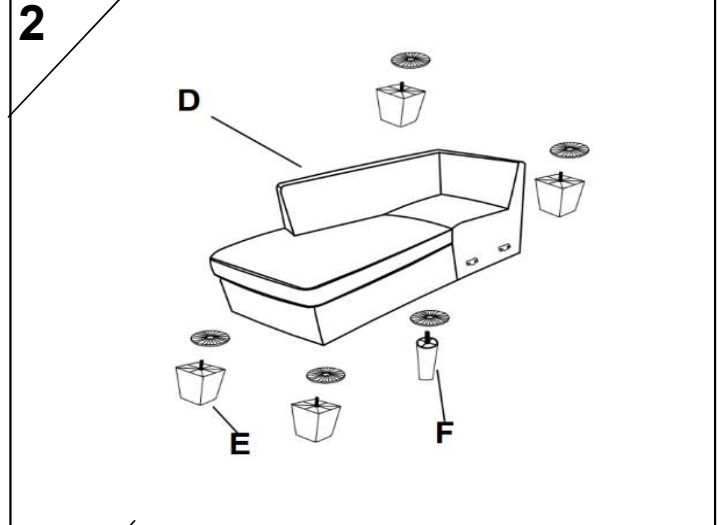

KIT-REID GREY 2PC SCTNL W/LAF CORNER CHAISE

313432

Assembly instructions:

PARTS LIST

No.	DESCRIPTION	IMAGE	Q'TY
A	RIGHT CORNER BACK		1
B	LEFT CORNER BACK		1
C	CHAISE BACK		1
D	CHAISE SEAT		1
E	PLASTIC LEG		4
F	MIDDLE LEG		1

NOTE: PO # is located underneath/ at the back side of each item. Please be prepared to provide this # should any claim be necessary.

CAUTION: Item is heavy. Assembly should be performed by two people.

ASSEMBLED COMPLETED

KIT-REID GREY 2PC SCTNL W/LAF CORNER CHAISE

313432

Assembly instructions:

PARTS LIST

No.	DESCRIPTION	IMAGE	QTY
A	BACK		2
B	SOFA SEAT		1
C	PLASTIC LEG		4
D	MIDDLE LEG		1

NOTE: PO # is located underneath/ at the back side of each item. Please be prepared to provide this # should any claim be necessary.