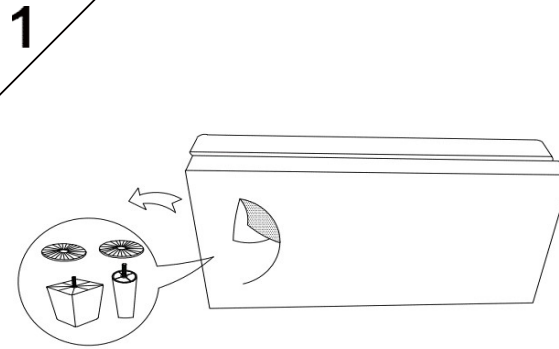

KIT-REID GREY 2PC SCTNL W/LAF CORNER CHAISE

313432

Assembly instructions:

PARTS LIST

No.	DESCRIPTION	IMAGE	Q'TY
A	RIGHT CORNER BACK		1
B	LEFT CORNER BACK		1
C	CHAISE BACK		1
D	CHAISE SEAT		1
E	PLASTIC LEG		4
F	MIDDLE LEG		1

NOTE: PO # is located underneath/ at the back side of each item. Please be prepared to provide this # should any claim be necessary.

CAUTION: Item is heavy. Assembly should be performed by two people.

ASSEMBLED COMPLETED

KIT-REID GREY 2PC SCTNL W/LAF CORNER CHAISE

313432

Assembly instructions:

PARTS LIST

No.	DESCRIPTION	IMAGE	QTY
A	BACK		2
B	SOFA SEAT		1
C	PLASTIC LEG		4
D	MIDDLE LEG		1

NOTE: PO # is located underneath/ at the back side of each item. Please be prepared to provide this # should any claim be necessary.