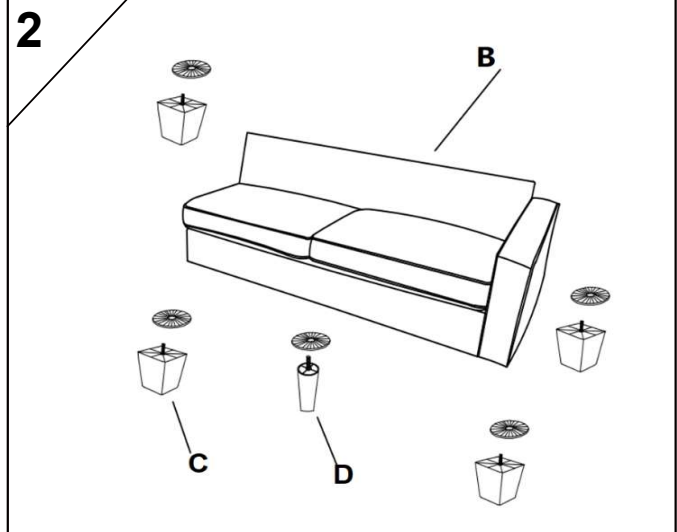

KIT-REID GREY 2PC SCTNL W/LAF CORNER CHAISE

313432

Assembly instructions:

PARTS LIST

No.	DESCRIPTION	IMAGE	Q'TY
A	RIGHT CORNER BACK		1
B	LEFT CORNER BACK		1
C	CHAISE BACK		1
D	CHAISE SEAT		1
E	PLASTIC LEG		4
F	MIDDLE LEG		1

NOTE: PO # is located underneath/ at the back side of each item. Please be prepared to provide this # should any claim be necessary.

CAUTION: Item is heavy. Assembly should be performed by two people.

ASSEMBLED COMPLETED

KIT-REID GREY 2PC SCTNL W/LAF CORNER CHAISE

313432

Assembly instructions:

PARTS LIST

No.	DESCRIPTION	IMAGE	QTY
A	BACK		2
B	SOFA SEAT		1
C	PLASTIC LEG		4
D	MIDDLE LEG		1

NOTE: PO # is located underneath/ at the back side of each item. Please be prepared to provide this # should any claim be necessary.