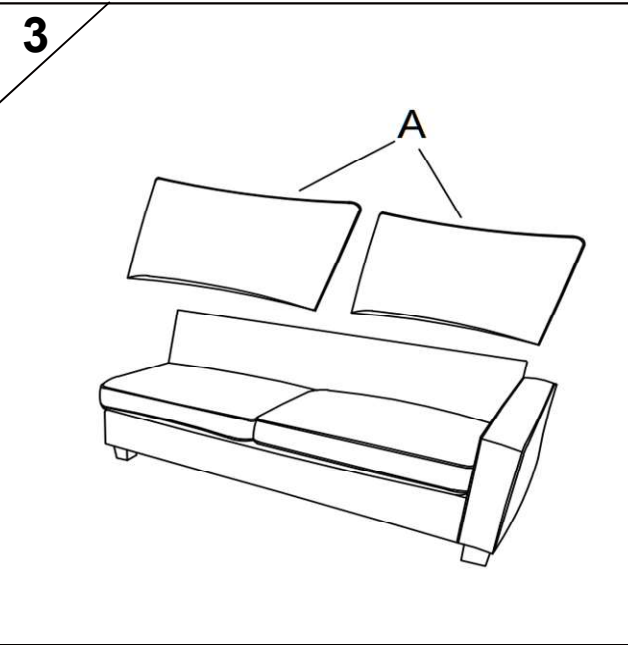

KIT-REID GREY 2PC SCTNL W/LAF CORNER CHAISE

313432

Assembly instructions:

PARTS LIST

No.	DESCRIPTION	IMAGE	Q'TY
A	RIGHT CORNER BACK		1
B	LEFT CORNER BACK		1
C	CHAISE BACK		1
D	CHAISE SEAT		1
E	PLASTIC LEG		4
F	MIDDLE LEG		1

NOTE: PO # is located underneath/ at the back side of each item. Please be prepared to provide this # should any claim be necessary.

CAUTION: Item is heavy. Assembly should be performed by two people.

ASSEMBLED COMPLETED

KIT-REID GREY 2PC SCTNL W/LAF CORNER CHAISE

313432

Assembly instructions:

PARTS LIST

No.	DESCRIPTION	IMAGE	QTY
A	BACK		2
B	SOFA SEAT		1
C	PLASTIC LEG		4
D	MIDDLE LEG		1

NOTE: PO # is located underneath/ at the back side of each item. Please be prepared to provide this # should any claim be necessary.