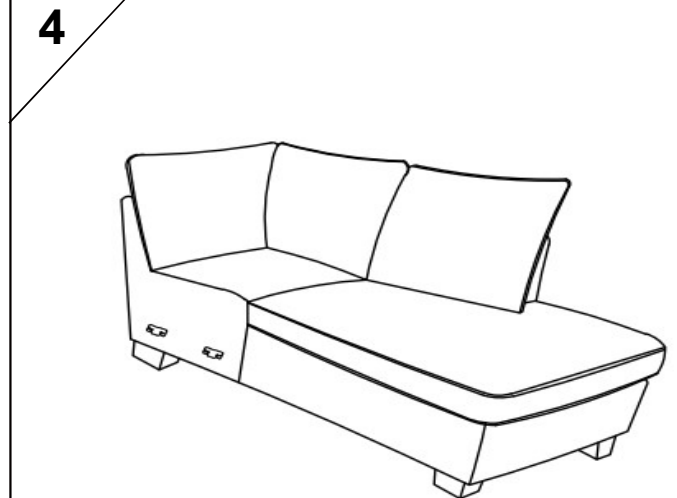

KIT-REID BUFF 2PC SCTNL W/RAF CORNER CHAISE

313431

Assembly instructions:

PARTS LIST

No.	DESCRIPTION	IMAGE	Q'TY
A	LEFT CORNER BACK		1
B	RIGHT CORNER BACK		1
C	CHAISE BACK		1
D	CHAISE SEAT		1
E	PLASTIC LEG		4
F	MIDDLE LEG		1

NOTE: PO # is located underneath/ at the back side of each item. Please be prepared to provide this # should any claim be necessary.

CAUTION: Item is heavy. Assembly should be performed by two people.

ASSEMBLED COMPLETED