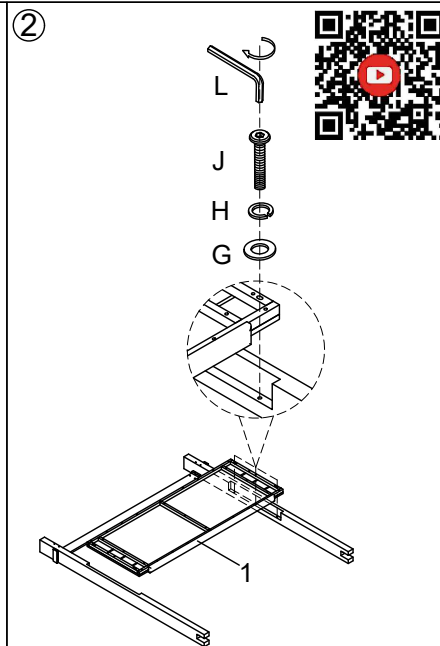

## BOX OF HEADBOARD & SHORT CANOPY (BOX 1)

G	PB5614-56H-HD	 x20 Ø5/16"x19x2mm
H	PB5614-56H-HD	 x20 Ø5/16"x12x2mm
I	PB5614-56H-HD	 x10 Ø5/16"x1-1/2"L
J	PB5614-56H-HD	 x6 Ø5/16"x2-3/4"L
K	PB5614-56H-HD	 x4 Ø5/16"x3-1/2"L
L	PB5614-56H-HD	 x1 Allen key 4mm
1	PB5614-76H	 x1
3	PB5614-66H-SR	 x1
4	PB5614-76F	 x1
9	PB5614-66H-CN	 x2

**TOOLS REQUIRED (NOT PROVIDED):**  
**PHILLIPS SCREW DRIVER** 

VOYAGE

313397/B5614-76H  
CK Uph HB/FB/Short Canopies Canopy Bed BNJ  
313398/B5614-76P CK Posts Canopy Bed BNJ  
313399/B5614-76R  
CK Rails/Slats Canopy Bed BNJ