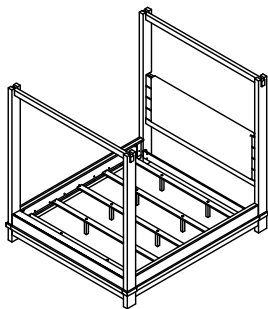

NATE+ JEREMIAH

FOR LIVING SPACES

BOX OF POST (BOX 2)

2L	PB5614-56P-PO1		x1
2R	PB5614-56P-PO2		x1
5L	PB5614-56P-PO3		x1
5R	PB5614-56P-PO4		x1

BOX OF SIDERAIL, SLATS & SUPPORT LEG (BOX 13)

A	PB5614-56R-HD	x8 Ø5/16"x4-1/2"L
B	PB5614-56R-HD	x8 Ø5/16"x34x16x3mm
C	PB5614-56R-HD	x8 Ø5/16"x17mm
D	PB5614-56R-HD	x1 Wrench 12mm
E	PB5614-56R-HD	x8 Ø1/4"x2-1/4"L
F	P99-00SR	x26 #4x25mm
L	PB5614-56R-HD	x1 Allen key 4mm
6	PB5614-76R	x2
7	P99-00KSL-LV	x5 1964x76x18mm
8	PB5614-56R-SS	x10 196x34x34mm
9	PB5614-76H/F-CNP	x2
10	PB5614-76R-CB	x8
11	PB5614-76R-CL	x2

TOOLS REQUIRED (NOT PROVIDED):

PHILLIPS SCREW DRIVER

VOYAGE

313397/B5614-76H
CK Uph HB/FB/Short Canopies Canopy Bed BNJ
313398/B5614-76P CK Posts Canopy Bed BNJ
313399/B5614-76R
CK Rails/Slats Canopy Bed BNJ

7