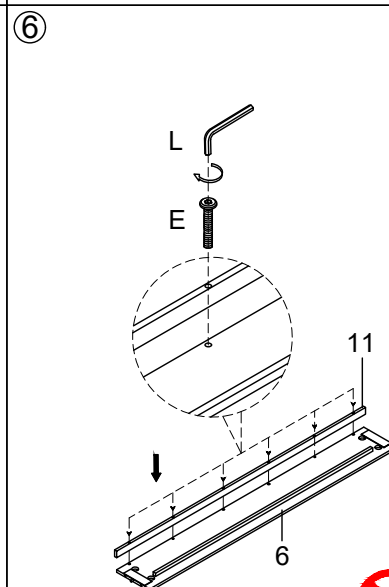

NATE+ JEREMIAH

FOR LIVING SPACES

BOX OF HEADBOARD & SHORT CANOPY (BOX 1)

G	PB5614-56H-HD	x20 Ø5/16"x19x2mm
H	PB5614-56H-HD	x20 Ø5/16"x12x2mm
I	PB5614-56H-HD	x10 Ø5/16"x1-1/2"L
J	PB5614-56H-HD	x6 Ø5/16"x2-3/4"L
K	PB5614-56H-HD	x4 Ø5/16"x3-1/2"L
L	PB5614-56H-HD	x1 Allen key 4mm
1	PB5614-76H	x1
3	PB5614-66H-SR	x1
4	PB5614-76F	x1
9	PB5614-66H-CN	x2

TOOLS REQUIRED (NOT PROVIDED):
PHILLIPS SCREW DRIVER

VOYAGE

313397/B5614-76H
CK Uph HB/FB/Short Canopies Canopy Bed BNJ
313398/B5614-76P CK Posts Canopy Bed BNJ
313399/B5614-76R
CK Rails/Slats Canopy Bed BNJ