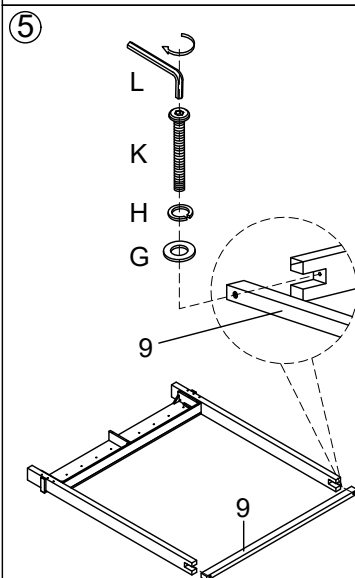

## BOX OF HEADBOARD & SHORT CANOPY (BOX 1)

G	PB5614-56H-HD	 x20 Ø5/16"x19x2mm
H	PB5614-56H-HD	 x20 Ø5/16"x12x2mm
I	PB5614-56H-HD	 x10 Ø5/16"x1-1/2"L
J	PB5614-56H-HD	 x6 Ø5/16"x2-3/4"L
K	PB5614-56H-HD	 x4 Ø5/16"x3-1/2"L
L	PB5614-56H-HD	 x1 Allen key 4mm
1	PB5614-76H	 x1
3	PB5614-66H-SR	 x1
4	PB5614-76F	 x1
9	PB5614-66H-CN	 x2

**TOOLS REQUIRED (NOT PROVIDED):**  
**PHILLIPS SCREW DRIVER** 

VOYAGE

313397/B5614-76H  
CK Uph HB/FB/Short Canopies Canopy Bed BNJ  
313398/B5614-76P CK Posts Canopy Bed BNJ  
313399/B5614-76R  
CK Rails/Slats Canopy Bed BNJ