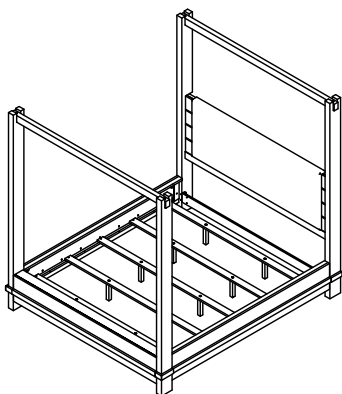

NATE+ JEREMIAH

FOR LIVING SPACES

BOX OF HEADBOARD & SHORT CANOPY (BOX 1)

G	PB5614-56H-HD	x20 Ø5/16"x19x2mm
H	PB5614-56H-HD	x20 Ø5/16"x12x2mm
I	PB5614-56H-HD	x10 Ø5/16"x1-1/2"L
J	PB5614-56H-HD	x6 Ø5/16"x2-3/4"L
K	PB5614-56H-HD	x4 Ø5/16"x3-1/2"L
L	PB5614-56H-HD	x1 Allen key 4mm
1	PB5614-76H	x1
3	PB5614-66H-SR	x1
4	PB5614-76F	x1
9	PB5614-66H-CN	x2

TOOLS REQUIRED (NOT PROVIDED):
PHILLIPS SCREW DRIVER

VOYAGE

313397/B5614-76H
CK Uph HB/FB/Short Canopies Canopy Bed BNJ
313398/B5614-76P CK Posts Canopy Bed BNJ
313399/B5614-76R
CK Rails/Slats Canopy Bed BNJ