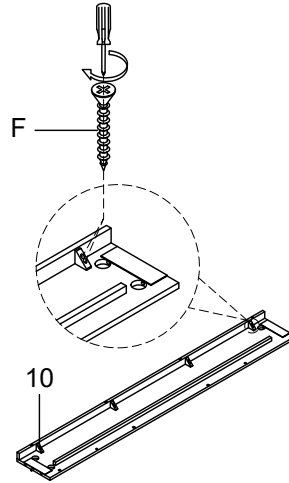

NATE+ JEREMIAH

FOR LIVING SPACES

BOX OF POST (BOX 2)

2L	PB5614-56P-PO1		x1
2R	PB5614-56P-PO2		x1
5L	PB5614-56P-PO3		x1
5R	PB5614-56P-PO4		x1

BOX OF SIDERAIL, SLATS & SUPPORT LEG (BOX 13)

A	PB5614-56R-HD	x8 Ø5/16"x4-1/2"L
B	PB5614-56R-HD	x8 Ø5/16"x34x16x3mm
C	PB5614-56R-HD	x8 Ø5/16"x17mm
D	PB5614-56R-HD	x1 Wrench 12mm
E	PB5614-56R-HD	x8 Ø1/4"x2-1/4"L
F	P99-00SR	x26 #4x25mm
L	PB5614-56R-HD	x1 Allen key 4mm
6	PB5614-76R	x2
7	P99-00KSL-LV	x5 1964x76x18mm
8	PB5614-56R-SS	x10 196x34x34mm
9	PB5614-76H/F-CNP	x2
10	PB5614-76R-CB	x8
11	PB5614-76R-CL	x2

TOOLS REQUIRED (NOT PROVIDED):

PHILLIPS SCREW DRIVER

VOYAGE

313397/B5614-76H
CK Uph HB/FB/Short Canopies Canopy Bed BNJ
313398/B5614-76P CK Posts Canopy Bed BNJ
313399/B5614-76R
CK Rails/Slats Canopy Bed BNJ

7

8

9

10

11

WARNING:
USE ONLY THE HAND
TOOLS PROVIDED