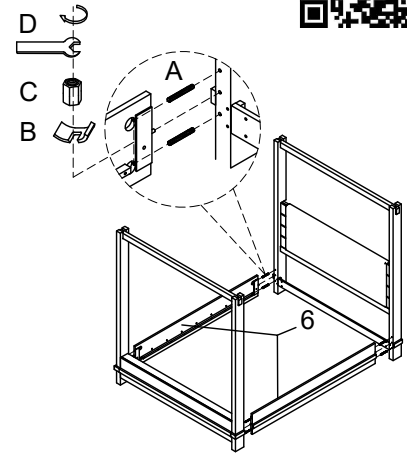

## BOX OF SIDERAIL, SLATS & SUPPORT LEG (BOX 13)

A	PB5614-56R-HD	x8 Ø5/16"x4-1/2"L
B	PB5614-56R-HD	x8 Ø5/16"x34x16x3mm
C	PB5614-56R-HD	x8 Ø5/16"x17mm
D	PB5614-56R-HD	x1 Wrench 12mm
E	PB5614-56R-HD	x8 Ø1/4"x2-1/4"L
F	P99-00SR	x26 #4x25mm
L	PB5614-56R-HD	x1 Allen key 4mm
6	PB5614-76R	x2
7	P99-00KSL-LV	x5 1964x76x18mm
8	PB5614-56R-SS	x10 196x34x34mm
9	PB5614-76H/F-CNP	x2
10	PB5614-76R-CB	x8
11	PB5614-76R-CL	x2

### VOYAGE

313397/B5614-76H  
CK Uph HB/FB/Short Canopies Canopy Bed BNJ  
313398/B5614-76P CK Posts Canopy Bed BNJ  
313399/B5614-76R  
CK Rails/Slats Canopy Bed BNJ

7

8

9

10

11

WARNING:  
USE ONLY THE HAND  
TOOLS PROVIDED