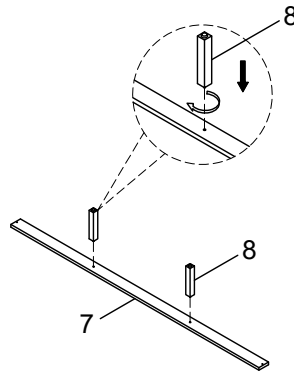

## BOX OF SIDERAIL, SLATS & SUPPORT LEG (BOX 13)

A	PB5614-56R-HD	x8 Ø5/16"x4-1/2"L
B	PB5614-56R-HD	x8 Ø5/16"x34x16x3mm
C	PB5614-56R-HD	x8 Ø5/16"x17mm
D	PB5614-56R-HD	x1 Wrench 12mm
E	PB5614-56R-HD	x8 Ø1/4"x2-1/4"L
F	P99-00SR	x26 #4x25mm
L	PB5614-56R-HD	x1 Allen key 4mm
6	PB5614-76R	x2
7	P99-00KSL-LV	x5 1964x76x18mm
8	PB5614-56R-SS	x10 196x34x34mm
9	PB5614-76H/F-CNP	x2
10	PB5614-76R-CB	x8
11	PB5614-76R-CL	x2

### VOYAGE

313397/B5614-76H  
CK Uph HB/FB/Short Canopies Canopy Bed BNJ  
313398/B5614-76P CK Posts Canopy Bed BNJ  
313399/B5614-76R  
CK Rails/Slats Canopy Bed BNJ

7

8

9

10

11

WARNING:  
USE ONLY THE HAND  
TOOLS PROVIDED