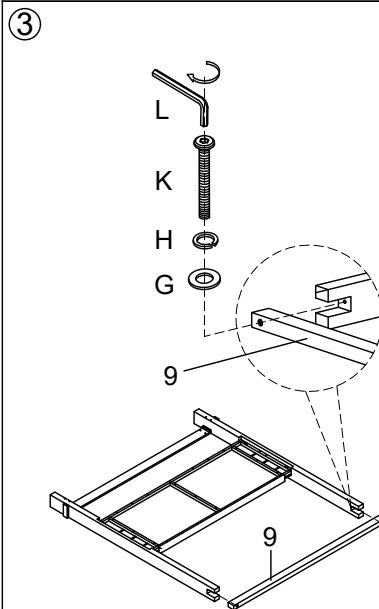

## BOX OF HEADBOARD & SHORT CANOPY (BOX 1)

G	PB5614-56H-HD	 x20 Ø5/16"x19x2mm
H	PB5614-56H-HD	 x20 Ø5/16"x12x2mm
I	PB5614-56H-HD	 x10 Ø5/16"x1-1/2"L
J	PB5614-56H-HD	 x6 Ø5/16"x2-3/4"L
K	PB5614-56H-HD	 x4 Ø5/16"x3-1/2"L
L	PB5614-56H-HD	 x1 Allen key 4mm
1	PB5614-76H	 x1
3	PB5614-66H-SR	 x1
4	PB5614-76F	 x1
9	PB5614-66H-CN	 x2

**TOOLS REQUIRED (NOT PROVIDED):**  
**PHILLIPS SCREW DRIVER** 

VOYAGE

313397/B5614-76H  
CK Uph HB/FB/Short Canopies Canopy Bed BNJ  
313398/B5614-76P CK Posts Canopy Bed BNJ  
313399/B5614-76R  
CK Rails/Slats Canopy Bed BNJ