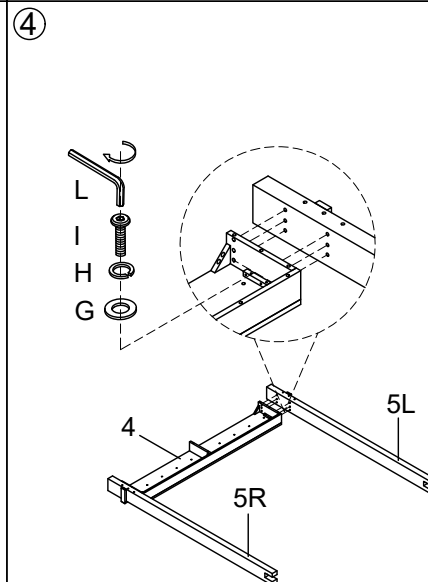

## BOX OF HEADBOARD & SHORT CANOPY (BOX 1)

G	PB5614-56H-HD	 x20 Ø5/16"x19x2mm
H	PB5614-56H-HD	 x20 Ø5/16"x12x2mm
I	PB5614-56H-HD	 x10 Ø5/16"x1-1/2"L
J	PB5614-56H-HD	 x6 Ø5/16"x2-3/4"L
K	PB5614-56H-HD	 x4 Ø5/16"x3-1/2"L
L	PB5614-56H-HD	 x1 Allen key 4mm
1	PB5614-76H	 x1
3	PB5614-66H-SR	 x1
4	PB5614-76F	 x1
9	PB5614-66H-CN	 x2

**TOOLS REQUIRED (NOT PROVIDED):**  
**PHILLIPS SCREW DRIVER** 

VOYAGE

313397/B5614-76H  
CK Uph HB/FB/Short Canopies Canopy Bed BNJ  
313398/B5614-76P CK Posts Canopy Bed BNJ  
313399/B5614-76R  
CK Rails/Slats Canopy Bed BNJ