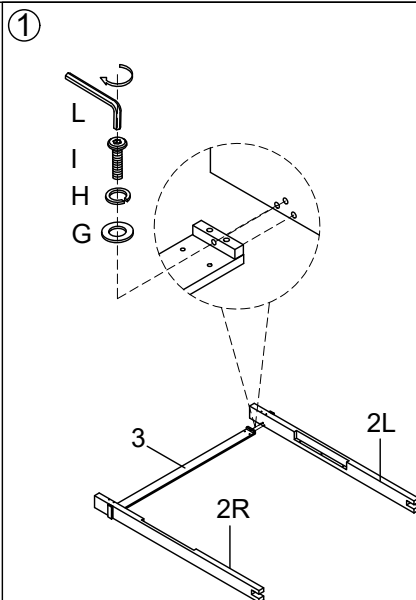

NATE+ JEREMIAH

FOR LIVING SPACES

BOX OF HEADBOARD & SHORT CANOPY (BOX 1)

G	PB5614-56H-HD	x20 Ø5/16"x19x2mm
H	PB5614-56H-HD	x20 Ø5/16"x12x2mm
I	PB5614-56H-HD	x10 Ø5/16"x1-1/2"L
J	PB5614-56H-HD	x6 Ø5/16"x2-3/4"L
K	PB5614-56H-HD	x4 Ø5/16"x3-1/2"L
L	PB5614-56H-HD	x1 Allen key 4mm
1	PB5614-76H	x1
3	PB5614-66H-SR	x1
4	PB5614-76F	x1
9	PB5614-66H-CN	x2

TOOLS REQUIRED (NOT PROVIDED):
PHILLIPS SCREW DRIVER

VOYAGE

313397/B5614-76H
CK Uph HB/FB/Short Canopies Canopy Bed BNJ
313398/B5614-76P CK Posts Canopy Bed BNJ
313399/B5614-76R
CK Rails/Slats Canopy Bed BNJ