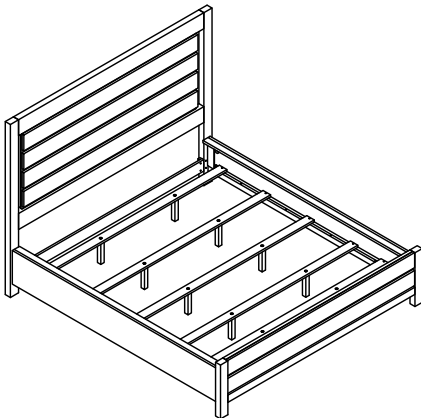

NATE+ JEREMIAH

FOR LIVING SPACES

BOX OF SIDERAIL (BOX 2)

G	PB5614-54R-HD	Wrench 12mm	X1
H	PB5614-54R-HD	Ø5/16"x4-1/2"	X8
I	PB5614-54R-HD	Ø5/16"x16x3mm	X8
J	PB5614-54R-HD	Ø5/16"x17mm	X8
K	PB5614-54R-HD	Ø1/4"x2-1/4"L	x8
L	PB5614-54R-HD	Allen key 4mm	x1
M	P99-00SR	#4x25mm	X26
5	PB5614-74R		X2
8	PB5614-74R-CB		x8
9	PB5614-74R-CL		x2

BOX OF FOOTBOARD, SLATS & SUPPORT LEG (BOX 3)

4	PB5614-74F		X1
6	P99-00KSL-LV	1964x76x18mm	x5
7	PB5614-54R-SS	196x38x38mm	X10

TOOLS REQUIRED (NOT PROVIDED):
PHILLIPS SCREW DRIVER

VOYAGE

313394/B5614-74F CK Footboard Panel Bed BNJ
313395/B5614-74H CK Headboard Panel Bed BNJ
313396/B5614-74R CK Rails Panel Bed BNJ

⑤