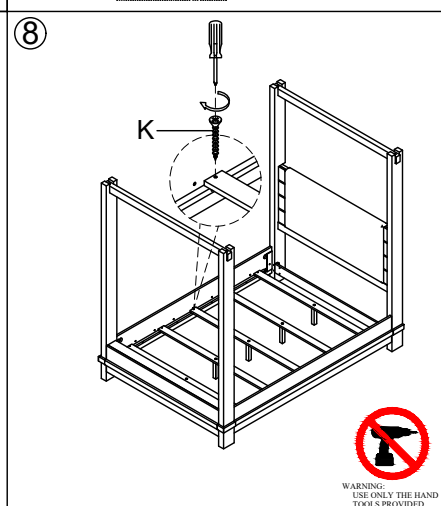

NATE+ JEREMIAH

FOR LIVING SPACES

BOX OF HEADBOARD & SHORT CANOPY (BOX 1)

E	PB5614-56H-HD	x20 Ø5/16"x19x2mm
F	PPB5614-56H-HD	x20 Ø5/16"x12x2mm
G	PB5614-56H-HD	x10 Ø5/16"x1-1/2"L
H	PB5614-56H-HD	x6 Ø5/16"x2-3/4"L
I	PB5614-56H-HD	x4 Ø5/16"x3-1/2"L
J	PB5614-56H-HD	x1 Allen key 4mm
1	PB5614-56H	x1
3	PB5614-56H-SR	x1
4	PB5614-56F	x1
9	PB5614-56H-CN	x2

BOX OF POST (BOX 2)

2L	PB5614-56P-PO1	x1
2R	PB5614-56P-PO2	x1
5L	PB5614-56P-PO3	x1
5R	PB5614-56P-PO4	x1

BOX OF SIDERAIL, SLATS & SUPPORT LEG (BOX 13)

A	PB5614-56R-HD	x8 Ø5/16"x4-1/2"L
B	PB5614-56R-HD	x8 Ø5/16"x34x16x3mm
C	PB5614-56R-HD	x8 Ø5/16"x17mm
D	PB5614-56R-HD	x1 Wrench 12mm
K	P99-00SR	x10 #4x25mm
6	PB5614-56R	x2
7	P99-00QSL-LV	x5 1558x76x18mm
8	PB5614-56R-SS	x5 196x34x34mm

TOOLS REQUIRED (NOT PROVIDED): PHILLIPS SCREW DRIVER

VOYAGE

313385/B5614-56H
QN Uph HB/FB/ Short Canopies Canopy Bed BNJ
313386/B5614-56P QN Posts Canopy Bed BNJ
313387/B5614-56R
QN Rails/Slats Canopy Bed BNJ