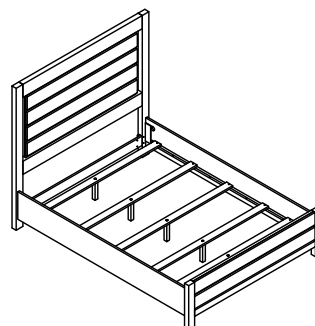

## BOX OF FOOTBOARD, SLATS & SUPPORT LEG (BOX 3)

4	PB5614-54F	 X1
6	P99-00QSL-LV	 x5 1558x76x18mm
7	PB5614-54F-SS	 X5 196x38x38mm

**TOOLS REQUIRED (NOT PROVIDED):**  
**PHILLIPS SCREW DRIVER** 

VOYAGE

313382/B5614-54F QN Footboard Panel Bed BNJ  
 313383/B5614-54H QN Headboard Panel Bed BNJ  
 313384/B5614-54R QN Rails Panel Bed BNJ

①

Note: HB ← Mark → HBP

②

Note: Side rail ← H → HB or FB

③

④

⑤

WARNING: USE ONLY THE HAND TOOLS PROVIDED