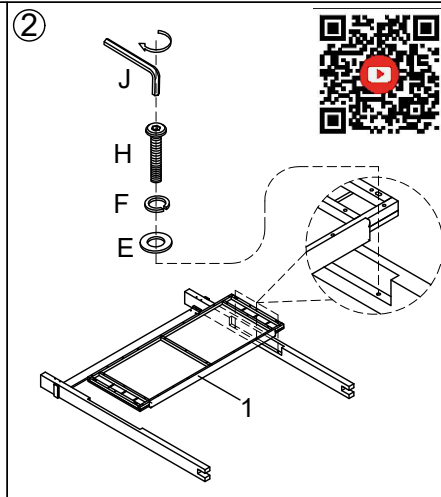

NATE+ JEREMIAH

FOR LIVING SPACES

BOX OF HEADBOARD & SHORT CANOPY (BOX 1)

E	PB5614-56H-HD	x20 Ø5/16"x19x2mm
F	PPB5614-56H-HD	x20 Ø5/16"x12x2mm
G	PB5614-56H-HD	x10 Ø5/16"x1-1/2"L
H	PB5614-56H-HD	x6 Ø5/16"x2-3/4"L
I	PB5614-56H-HD	x4 Ø5/16"x3-1/2"L
J	PB5614-56H-HD	x1 Allen key 4mm
1	PB5614-56H	x1
3	PB5614-56H-SR	x1
4	PB5614-56F	x1
9	PB5614-56H-CN	x2

BOX OF POST (BOX 2)

2L	PB5614-56P-PO1	x1
2R	PB5614-56P-PO2	x1
5L	PB5614-56P-PO3	x1
5R	PB5614-56P-PO4	x1

BOX OF SIDERAIL, SLATS & SUPPORT LEG (BOX 13)

A	PB5614-56R-HD	x8 Ø5/16"x4-1/2"L
B	PB5614-56R-HD	x8 Ø5/16"x34x16x3mm
C	PB5614-56R-HD	x8 Ø5/16"x17mm
D	PB5614-56R-HD	x1 Wrench 12mm
K	P99-00SR	x10 #4x25mm
6	PB5614-56R	x2
7	P99-00QSL-LV	x5 1558x76x18mm
8	PB5614-56R-SS	x5 196x34x34mm

TOOLS REQUIRED (NOT PROVIDED): PHILLIPS SCREW DRIVER

VOYAGE

313385/B5614-56H
QN Uph HB/FB/ Short Canopies Canopy Bed BNJ
313386/B5614-56P QN Posts Canopy Bed BNJ
313387/B5614-56R
QN Rails/Slats Canopy Bed BNJ