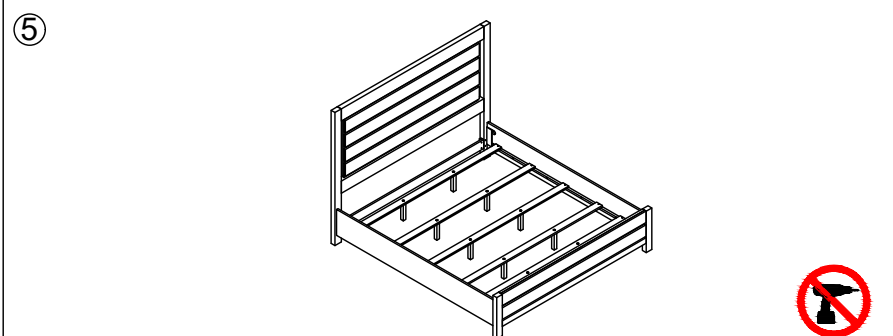

## BOX OF FOOTBOARD, SLATS & SUPPORT LEG (BOX 3)

4	PB5614-64F	 X1
6	P99-00KSL-LV	 x5 1964x76x18mm
7	PB5614-54F-SS	 X10 196x38x38mm

**TOOLS REQUIRED (NOT PROVIDED):**  
**PHILLIPS SCREW DRIVER** 

313388/B5614-64F EK Footboard Panel Bed BNJ  
 313389/B5614-64H EK Headboard Panel Bed BNJ  
 313390/B5614-64R EK Rails Panel Bed BNJ