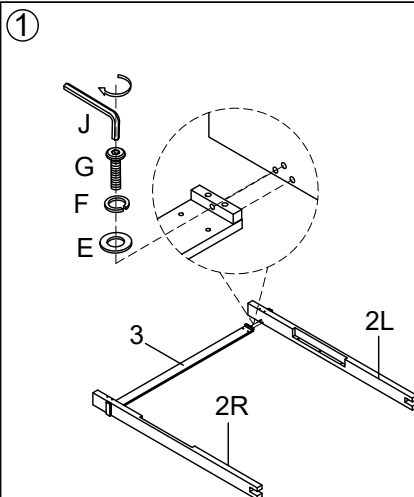

NATE+ JEREMIAH

FOR LIVING SPACES

BOX OF HEADBOARD & SHORT CANOPY (BOX 1)

E	PB5614-56H-HD	x20 Ø5/16"x19x2mm
F	PPB5614-56H-HD	x20 Ø5/16"x12x2mm
G	PB5614-56H-HD	x10 Ø5/16"x1-1/2"L
H	PB5614-56H-HD	x6 Ø5/16"x2-3/4"L
I	PB5614-56H-HD	x4 Ø5/16"x3-1/2"L
J	PB5614-56H-HD	x1 Allen key 4mm
1	PB5614-56H	x1
3	PB5614-56H-SR	x1
4	PB5614-56F	x1
9	PB5614-56H-CN	x2

BOX OF POST (BOX 2)

2L	PB5614-56P-PO1	x1
2R	PB5614-56P-PO2	x1
5L	PB5614-56P-PO3	x1
5R	PB5614-56P-PO4	x1

BOX OF SIDERAIL, SLATS & SUPPORT LEG (BOX 13)

A	PB5614-56R-HD	x8 Ø5/16"x4-1/2"L
B	PB5614-56R-HD	x8 Ø5/16"x34x16x3mm
C	PB5614-56R-HD	x8 Ø5/16"x17mm
D	PB5614-56R-HD	x1 Wrench 12mm
K	P99-00SR	x10 #4x25mm
6	PB5614-56R	x2
7	P99-00QSL-LV	x5 1558x76x18mm
8	PB5614-56R-SS	x5 196x34x34mm

TOOLS REQUIRED (NOT PROVIDED): PHILLIPS SCREW DRIVER

VOYAGE

313385/B5614-56H
QN Uph HB/FB/ Short Canopies Canopy Bed BNJ
313386/B5614-56P QN Posts Canopy Bed BNJ
313387/B5614-56R
QN Rails/Slats Canopy Bed BNJ