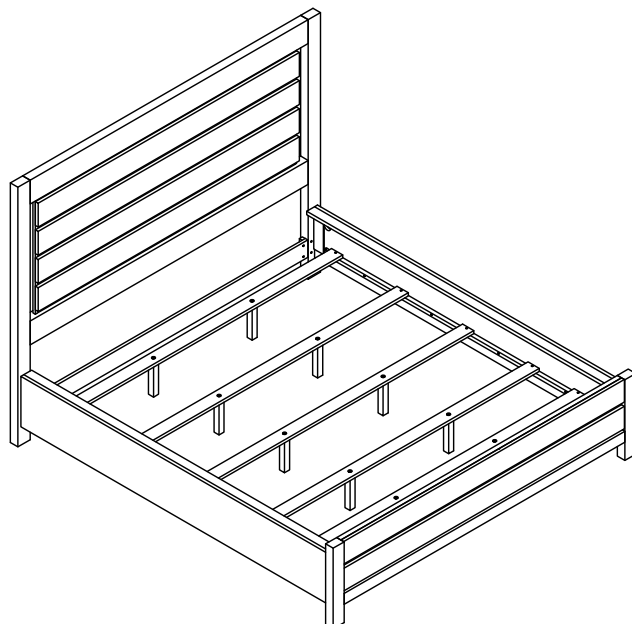

NATE+ JEREMIAH

FOR LIVING SPACES

BOX OF SIDERAIL (BOX 2)

G	PB5614-54R-HD	Wrench 12mm	X1
H	PB5614-54R-HD	Ø5/16"x4-1/2"	X8
I	PB5614-54R-HD	Ø5/16"x16x3mm	X8
J	PB5614-54R-HD	Ø5/16"x17mm	X8
K	PB5614-54R-HD	Ø1/4"x2-1/4"L	x8
L	PB5614-54R-HD	Allen key 4mm	x1
M	P99-00SR	#4x25mm	X26
5	PB5614-74R		X2
8	PB5614-74R-CB		x8
9	PB5614-74R-CL		x2

BOX OF FOOTBOARD, SLATS & SUPPORT LEG (BOX 3)

4	PB5614-74F		X1
6	P99-00KSL-LV	1964x76x18mm	x5
7	PB5614-54R-SS	196x38x38mm	X10

TOOLS REQUIRED (NOT PROVIDED):
PHILLIPS SCREW DRIVER

VOYAGE

313394/B5614-74F CK Footboard Panel Bed BNJ
313395/B5614-74H CK Headboard Panel Bed BNJ
313396/B5614-74R CK Rails Panel Bed BNJ

⑤

⑥

⑦