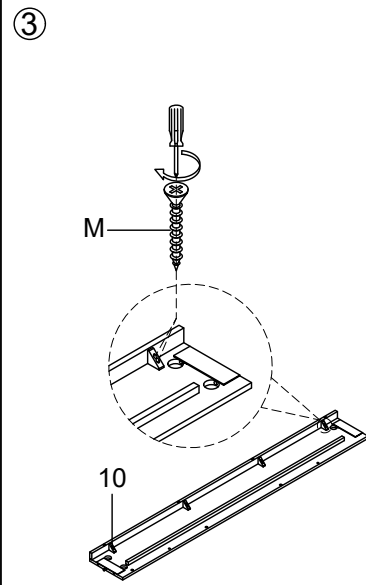

NATE+ JEREMIAH

FOR LIVING SPACES

BOX OF HEADBOARD (BOX 1)

A	PB5614-54H-HD	X6 Ø5/16"x 89mm
B	PB5614-54H-HD	X6 Ø5/16"
C	PB5614-54H-HD	X8 Ø5/16"x19x2mm
D	PB5614-54H-HD	X8 Ø5/16"x12x2mm
E	PB5614-54H-HD	X6 Ø5/16"x 12mm
F	PB5614-54H-HD	X2 Ø5/16"x1-3/4"L
G	PB5614-54H-HD	X1 Wrench 12mm
1	PB5614-74H	X1
2L	PB5614-54H-HL1	X1
2R	PB5614-54H-HL2	X1
3	PB5614-64H-SR	X1

TOOLS REQUIRED (NOT PROVIDED):
PHILLIPS SCREW DRIVER

VOYAGE

313394/B5614-74F CK Footboard Panel Bed BNJ
313395/B5614-74H CK Headboard Panel Bed BNJ
313396/B5614-74R CK Rails Panel Bed BNJ