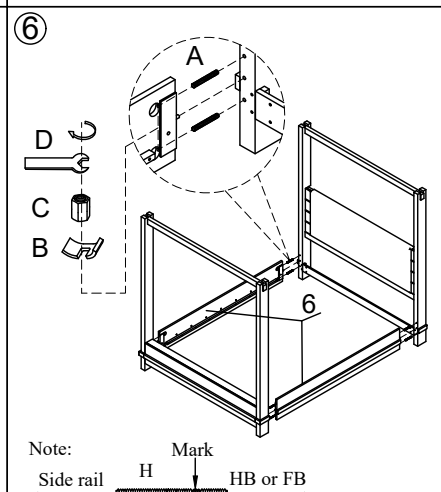

NATE+ JEREMIAH

FOR LIVING SPACES

BOX OF HEADBOARD & SHORT CANOPY (BOX 1)

E	PB5614-56H-HD	x20 Ø5/16"x19x2mm
F	PPB5614-56H-HD	x20 Ø5/16"x12x2mm
G	PB5614-56H-HD	x10 Ø5/16"x1-1/2"L
H	PB5614-56H-HD	x6 Ø5/16"x2-3/4"L
I	PB5614-56H-HD	x4 Ø5/16"x3-1/2"L
J	PB5614-56H-HD	x1 Allen key 4mm
1	PB5614-56H	x1
3	PB5614-56H-SR	x1
4	PB5614-56F	x1
9	PB5614-56H-CN	x2

BOX OF POST (BOX 2)

2L	PB5614-56P-PO1	x1
2R	PB5614-56P-PO2	x1
5L	PB5614-56P-PO3	x1
5R	PB5614-56P-PO4	x1

BOX OF SIDERAIL, SLATS & SUPPORT LEG (BOX 13)

A	PB5614-56R-HD	x8 Ø5/16"x4-1/2"L
B	PB5614-56R-HD	x8 Ø5/16"x34x16x3mm
C	PB5614-56R-HD	x8 Ø5/16"x17mm
D	PB5614-56R-HD	x1 Wrench 12mm
K	P99-00SR	x10 #4x25mm
6	PB5614-56R	x2
7	P99-00QSL-LV	x5 1558x76x18mm
8	PB5614-56R-SS	x5 196x34x34mm

TOOLS REQUIRED (NOT PROVIDED): PHILLIPS SCREW DRIVER

VOYAGE

313385/B5614-56H
QN Uph HB/FB/ Short Canopies Canopy Bed BNJ
313386/B5614-56P QN Posts Canopy Bed BNJ
313387/B5614-56R
QN Rails/Slats Canopy Bed BNJ