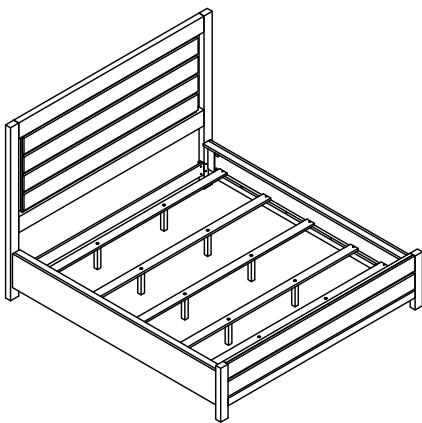

NATE+ JEREMIAH

FOR LIVING SPACES

BOX OF HEADBOARD (BOX 1)

A	PB5614-54H-HD	X6 Ø5/16"x 89mm
B	PB5614-54H-HD	X6 Ø5/16"
C	PB5614-54H-HD	X8 Ø5/16"x19x2mm
D	PB5614-54H-HD	X8 Ø5/16"x12x2mm
E	PB5614-54H-HD	X6 Ø5/16"x 12mm
F	PB5614-54H-HD	X2 Ø5/16"x1-3/4"L
G	PB5614-54H-HD	X1 Wrench 12mm
1	PB5614-74H	X1
2L	PB5614-54H-HL1	X1
2R	PB5614-54H-HL2	X1
3	PB5614-64H-SR	X1

TOOLS REQUIRED (NOT PROVIDED):
PHILLIPS SCREW DRIVER

VOYAGE

313394/B5614-74F CK Footboard Panel Bed BNJ
313395/B5614-74H CK Headboard Panel Bed BNJ
313396/B5614-74R CK Rails Panel Bed BNJ