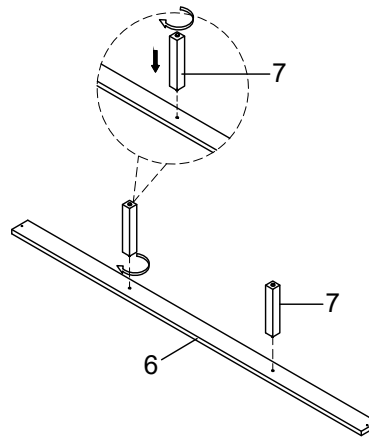

NATE+ JEREMIAH

FOR LIVING SPACES

BOX OF SIDERAIL (BOX 2)

G	PB5614-54R-HD	Wrench 12mm	X1
H	PB5614-54R-HD	Ø5/16"x4-1/2"	X8
I	PB5614-54R-HD	Ø5/16"x16x3mm	X8
J	PB5614-54R-HD	Ø5/16"x17mm	X8
K	PB5614-54R-HD	Ø1/4"x2-1/4"L	x8
L	PB5614-54R-HD	Allen key 4mm	x1
M	P99-00SR	#4x25mm	X26
5	PB5614-74R		X2
8	PB5614-74R-CB		x8
9	PB5614-74R-CL		x2

BOX OF FOOTBOARD, SLATS & SUPPORT LEG (BOX 3)

4	PB5614-74F		X1
6	P99-00KSL-LV	1964x76x18mm	x5
7	PB5614-54R-SS	196x38x38mm	X10

TOOLS REQUIRED (NOT PROVIDED):
PHILLIPS SCREW DRIVER

VOYAGE

313394/B5614-74F CK Footboard Panel Bed BNJ
313395/B5614-74H CK Headboard Panel Bed BNJ
313396/B5614-74R CK Rails Panel Bed BNJ

⑤

⑥

⑦