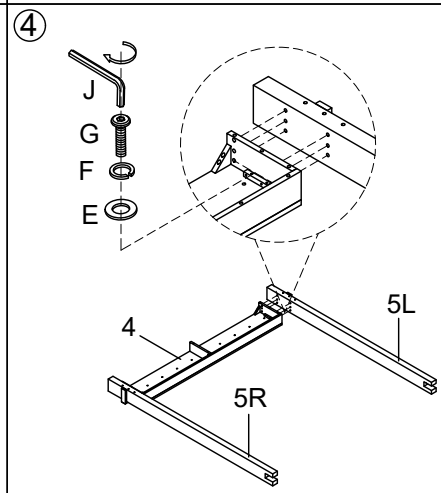

NATE+ JEREMIAH

FOR LIVING SPACES

BOX OF HEADBOARD & SHORT CANOPY (BOX 1)

E	PB5614-56H-HD	x20 Ø5/16"x19x2mm
F	PPB5614-56H-HD	x20 Ø5/16"x12x2mm
G	PB5614-56H-HD	x10 Ø5/16"x1-1/2"L
H	PB5614-56H-HD	x6 Ø5/16"x2-3/4"L
I	PB5614-56H-HD	x4 Ø5/16"x3-1/2"L
J	PB5614-56H-HD	x1 Allen key 4mm
1	PB5614-56H	x1
3	PB5614-56H-SR	x1
4	PB5614-56F	x1
9	PB5614-56H-CN	x2

BOX OF POST (BOX 2)

2L	PB5614-56P-PO1	x1
2R	PB5614-56P-PO2	x1
5L	PB5614-56P-PO3	x1
5R	PB5614-56P-PO4	x1

BOX OF SIDERAIL, SLATS & SUPPORT LEG (BOX 13)

A	PB5614-56R-HD	x8 Ø5/16"x4-1/2"L
B	PB5614-56R-HD	x8 Ø5/16"x34x16x3mm
C	PB5614-56R-HD	x8 Ø5/16"x17mm
D	PB5614-56R-HD	x1 Wrench 12mm
K	P99-00SR	x10 #4x25mm
6	PB5614-56R	x2
7	P99-00QSL-LV	x5 1558x76x18mm
8	PB5614-56R-SS	x5 196x34x34mm

TOOLS REQUIRED (NOT PROVIDED): PHILLIPS SCREW DRIVER

VOYAGE

313385/B5614-56H
QN Uph HB/FB/ Short Canopies Canopy Bed BNJ
313386/B5614-56P QN Posts Canopy Bed BNJ
313387/B5614-56R
QN Rails/Slats Canopy Bed BNJ