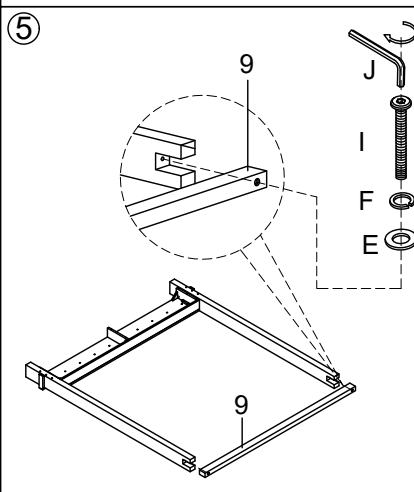

NATE+ JEREMIAH

FOR LIVING SPACES

BOX OF HEADBOARD & SHORT CANOPY (BOX 1)

E	PB5614-56H-HD	x20 Ø5/16"x19x2mm
F	PPB5614-56H-HD	x20 Ø5/16"x12x2mm
G	PB5614-56H-HD	x10 Ø5/16"x1-1/2"L
H	PB5614-56H-HD	x6 Ø5/16"x2-3/4"L
I	PB5614-56H-HD	x4 Ø5/16"x3-1/2"L
J	PB5614-56H-HD	x1 Allen key 4mm
1	PB5614-56H	x1
3	PB5614-56H-SR	x1
4	PB5614-56F	x1
9	PB5614-56H-CN	x2

BOX OF POST (BOX 2)

2L	PB5614-56P-PO1	x1
2R	PB5614-56P-PO2	x1
5L	PB5614-56P-PO3	x1
5R	PB5614-56P-PO4	x1

BOX OF SIDERAIL, SLATS & SUPPORT LEG (BOX 13)

A	PB5614-56R-HD	x8 Ø5/16"x4-1/2"L
B	PB5614-56R-HD	x8 Ø5/16"x34x16x3mm
C	PB5614-56R-HD	x8 Ø5/16"x17mm
D	PB5614-56R-HD	x1 Wrench 12mm
K	P99-00SR	x10 #4x25mm
6	PB5614-56R	x2
7	P99-00QSL-LV	x5 1558x76x18mm
8	PB5614-56R-SS	x5 196x34x34mm

TOOLS REQUIRED (NOT PROVIDED): PHILLIPS SCREW DRIVER

VOYAGE

313385/B5614-56H
QN Uph HB/FB/ Short Canopies Canopy Bed BNJ
313386/B5614-56P QN Posts Canopy Bed BNJ
313387/B5614-56R
QN Rails/Slats Canopy Bed BNJ