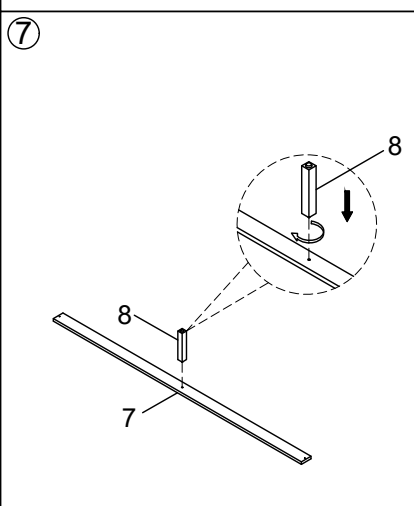

NATE+ JEREMIAH

FOR LIVING SPACES

BOX OF HEADBOARD & SHORT CANOPY (BOX 1)

E	PB5614-56H-HD	x20 Ø5/16"x19x2mm
F	PPB5614-56H-HD	x20 Ø5/16"x12x2mm
G	PB5614-56H-HD	x10 Ø5/16"x1-1/2"L
H	PB5614-56H-HD	x6 Ø5/16"x2-3/4"L
I	PB5614-56H-HD	x4 Ø5/16"x3-1/2"L
J	PB5614-56H-HD	x1 Allen key 4mm
1	PB5614-56H	x1
3	PB5614-56H-SR	x1
4	PB5614-56F	x1
9	PB5614-56H-CN	x2

BOX OF POST (BOX 2)

2L	PB5614-56P-PO1	x1
2R	PB5614-56P-PO2	x1
5L	PB5614-56P-PO3	x1
5R	PB5614-56P-PO4	x1

BOX OF SIDERAIL, SLATS & SUPPORT LEG (BOX 13)

A	PB5614-56R-HD	x8 Ø5/16"x4-1/2"L
B	PB5614-56R-HD	x8 Ø5/16"x34x16x3mm
C	PB5614-56R-HD	x8 Ø5/16"x17mm
D	PB5614-56R-HD	x1 Wrench 12mm
K	P99-00SR	x10 #4x25mm
6	PB5614-56R	x2
7	P99-00QSL-LV	x5 1558x76x18mm
8	PB5614-56R-SS	x5 196x34x34mm

TOOLS REQUIRED (NOT PROVIDED): PHILLIPS SCREW DRIVER

VOYAGE

313385/B5614-56H
QN Uph HB/FB/ Short Canopies Canopy Bed BNJ
313386/B5614-56P QN Posts Canopy Bed BNJ
313387/B5614-56R
QN Rails/Slats Canopy Bed BNJ