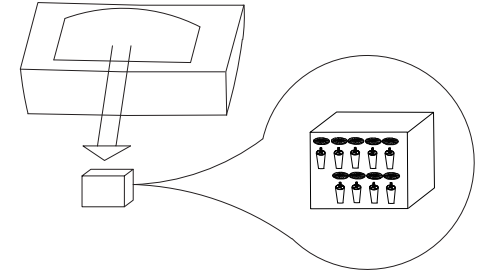

KIT-STARK DARK GREY SOFA W/ REVERSIBLE CHAISE & LIGHT GREY SWIVEL CHAIR 313199

Assembly instructions:

PARTS LIST

No.	DESCRIPTION	IMAGE	Q'TY
A	SOFA SEAT		1
B	CHAISE OTTOMAN SEAT		1
C	REVESIBLE CHAISE SEAT CUSHION		1
D	BACK CUSHION		3
E	PILLOW		2
F	SEAT CUSHION		2
G	LEG		9

NOTE: PO # is located underneath/ at the back side of each item. Please be prepared to provide this # should any claim be necessary.

CAUTION: Item is heavy. Assembly should be performed by two people.

1

D

The Back Cushion comes out from the bottom

Take the Leg out of the bottom

2

ASSEMBLED COMPLETED

KIT-STARK DARK GREY SOFA W/ REVERSIBLE CHAISE & LIGHT GREY SWIVEL CHAIR

313199

Assembly instructions:

PARTS LIST

No.	DESCRIPTION	IMAGE	Q'TY
A	SOFA SEAT		1
B	CHAISE OTTOMAN SEAT		1
C	REVESIBLE CHAISE SEAT CUSHION		1
D	BACK CUSHION		3
E	PILLOW		2
F	SEAT CUSHION		2
G	LEG		9

NOTE: PO # is located underneath/ at the back side of each item. Please be prepared to provide this # should any claim be necessary.