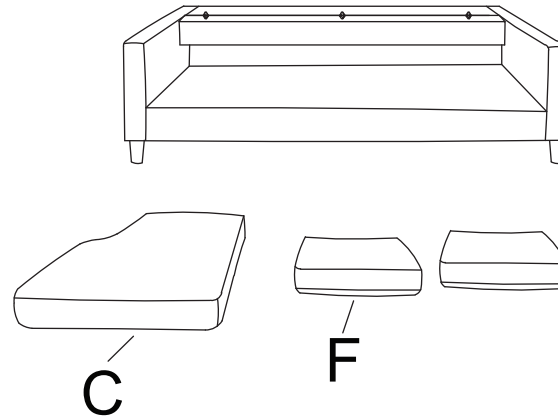

KIT-STARK DARK GREY SOFA W/ REVERSIBLE CHAISE & LIGHT GREY SWIVEL CHAIR

313199

Assembly instructions:

PARTS LIST

No.	DESCRIPTION	IMAGE	Q'TY
A	SOFA SEAT		1
B	CHAISE OTTOMAN SEAT		1
C	REVESIBLE CHAISE SEAT CUSHION		1
D	BACK CUSHION		3
E	PILLOW		2
F	SEAT CUSHION		2
G	LEG		9

NOTE: PO # is located underneath/ at the back side of each item. Please be prepared to provide this # should any claim be necessary.

CAUTION: Item is heavy. Assembly should be performed by two people.

3