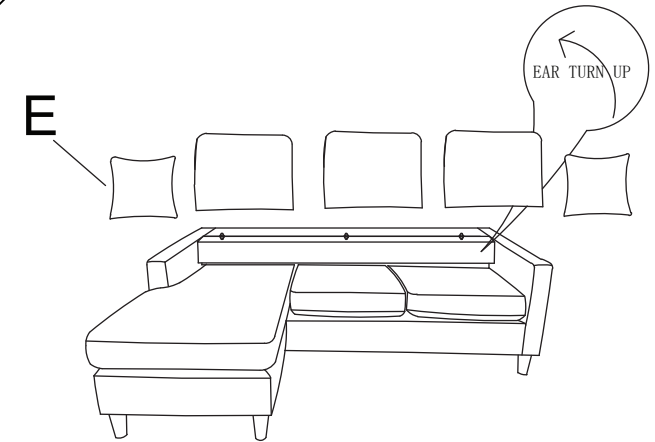

D

The Back Cushion comes out from the bottom

Take the Leg out of the bottom

2

ASSEMBLED COMPLETED

KIT-STARK DARK GREY SOFA W/ REVERSIBLE CHAISE & LIGHT GREY SWIVEL CHAIR

313199

Assembly instructions:

PARTS LIST

No.	DESCRIPTION	IMAGE	Q'TY
A	SOFA SEAT		1
B	CHAISE OTTOMAN SEAT		1
C	REVESIBLE CHAISE SEAT CUSHION		1
D	BACK CUSHION		3
E	PILLOW		2
F	SEAT CUSHION		2
G	LEG		9

NOTE: PO # is located underneath/ at the back side of each item. Please be prepared to provide this # should any claim be necessary.

CAUTION: Item is heavy. Assembly should be performed by two people.

3

4

5

**KIT-STARK DARK GREY SOFA W/ REVERSIBLE
CHAISE & LIGHT GREY SWIVEL CHAIR
313199**

Assembly instructions:

PARTS LIST

No.	DESCRIPTION	IMAGE	Q'TY
A	BACK		1
B	SEAT CUSHION		1
C	SEAT		1