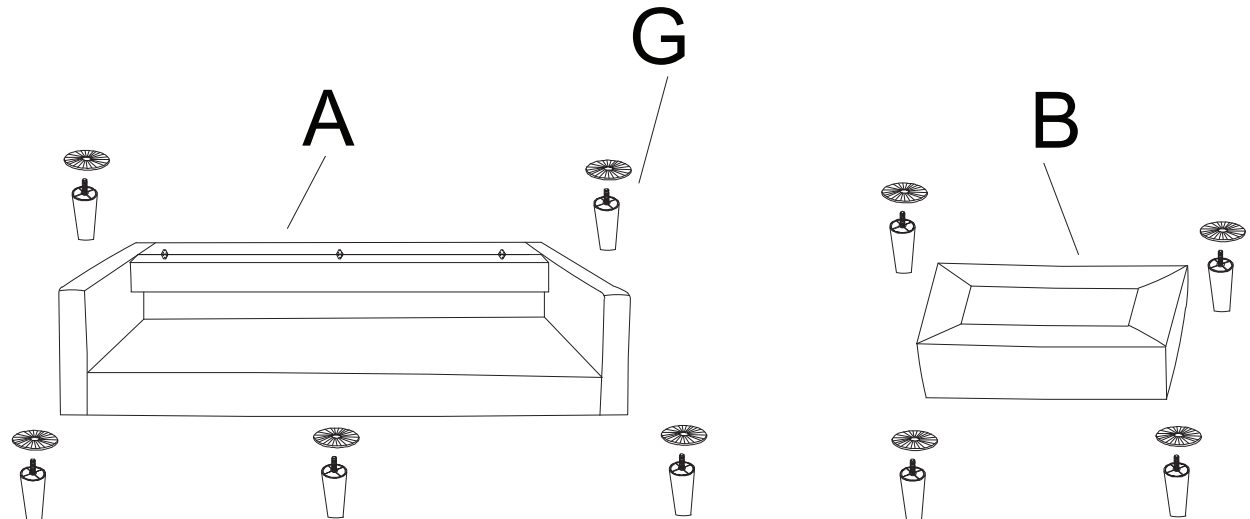

NOTE: PO # is located underneath/ at the back side of each item. Please be prepared to provide this # should any claim be necessary.

CAUTION: Item is heavy. Assembly should be performed by two people.

1

D

The Back Cushion comes out from the bottom

Take the Leg out of the bottom

2

ASSEMBLED COMPLETED

KIT-STARK DARK GREY SOFA W/ REVERSIBLE CHAISE & LIGHT GREY SWIVEL CHAIR

313199

Assembly instructions:

PARTS LIST

No.	DESCRIPTION	IMAGE	Q'TY
A	SOFA SEAT		1
B	CHAISE OTTOMAN SEAT		1
C	REVESIBLE CHAISE SEAT CUSHION		1
D	BACK CUSHION		3
E	PILLOW		2
F	SEAT CUSHION		2
G	LEG		9

NOTE: PO # is located underneath/ at the back side of each item. Please be prepared to provide this # should any claim be necessary.