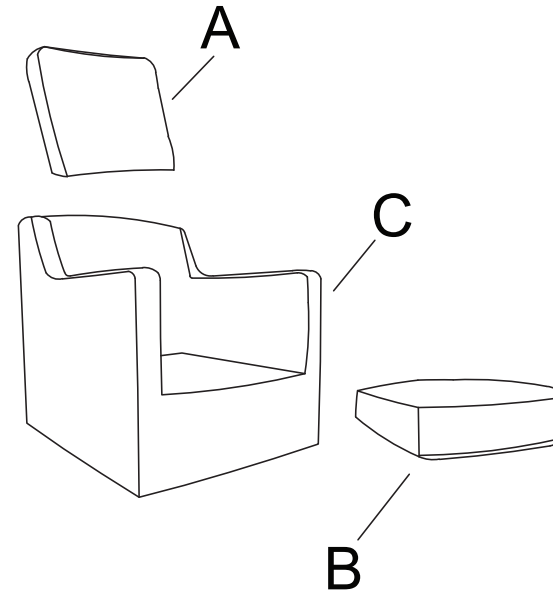

**KIT-STARK DARK GREY SOFA W/ REVERSIBLE
CHAISE & LIGHT GREY SWIVEL CHAIR
313199**

Assembly instructions:

PARTS LIST

No.	DESCRIPTION	IMAGE	Q'TY
A	BACK		1
B	SEAT CUSHION		1
C	SEAT		1

NOTE: PO # is located underneath/ at the back side of each item. Please be prepared to provide this # should any claim be necessary.

CAUTION: Item is heavy. Assembly should be performed by two people.

1