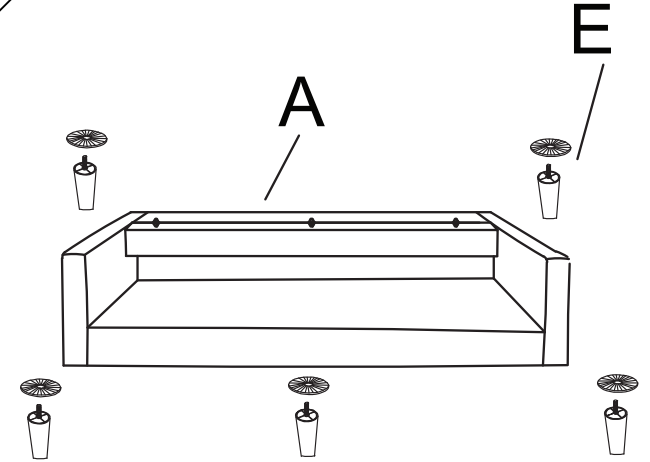

**PARTS LIST**

No.	DESCRIPTION	IMAGE	Q'TY
A	SOFA SEAT		1
B	BACK CUSHION		3
C	PILLOW		2
D	SEAT CUSHION		3
E	LEG		5

**NOTE:** PO # is located underneath/ at the back side of each item. Please be prepared to provide this # should any claim be necessary.

**CAUTION:** Item is heavy. Assembly should be performed by two people.

**1**

Take the Leg out of the bottom

**2**

**3**

KIT-STARK LIGHT GREY SOFA & 2 LIGHT GREY SWIVEL CHAIRS  
313192

*Assembly instructions:*

**CAUTION:** Item is heavy. Assembly should be performed by two people.

4

5

**PARTS LIST**

No.	DESCRIPTION	IMAGE	Q'TY
A	BACK		1
B	SEAT CUSHION		1
C	SEAT		1

**NOTE:** PO # is located underneath/ at the back side of each item. Please be prepared to provide this # should any claim be necessary.