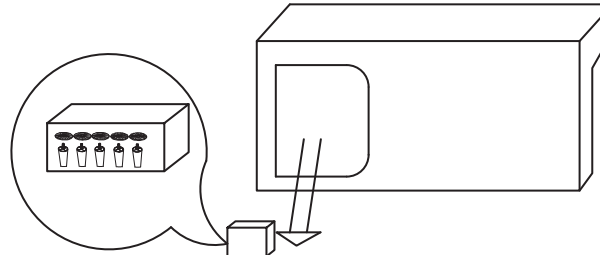

**PARTS LIST**

No.	DESCRIPTION	IMAGE	Q'TY
A	SOFA SEAT		1
B	BACK CUSHION		3
C	PILLOW		2
D	SEAT CUSHION		3
E	LEG		5

**NOTE:** PO # is located underneath/ at the back side of each item. Please be prepared to provide this # should any claim be necessary.

**CAUTION:** Item is heavy. Assembly should be performed by two people.

**1**

Take the Leg out of the bottom

**2**

**3**

KIT-STARK LIGHT GREY SOFA & 2 LIGHT GREY SWIVEL CHAIRS  
313192

*Assembly instructions:*