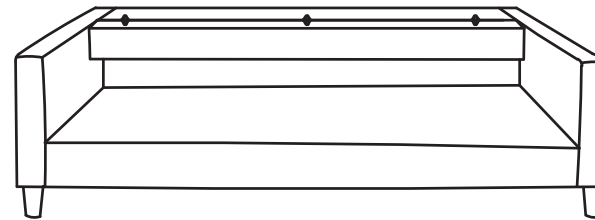

**PARTS LIST**

No.	DESCRIPTION	IMAGE	Q'TY
A	SOFA SEAT		1
B	BACK CUSHION		3
C	PILLOW		2
D	SEAT CUSHION		3
E	LEG		5

**NOTE:** PO # is located underneath/ at the back side of each item. Please be prepared to provide this # should any claim be necessary.

**CAUTION:** Item is heavy. Assembly should be performed by two people.

**1**

Take the Leg out of the bottom

**2**

**3**

KIT-STARK LIGHT GREY SOFA & 2 LIGHT GREY SWIVEL CHAIRS  
313192

*Assembly instructions:*