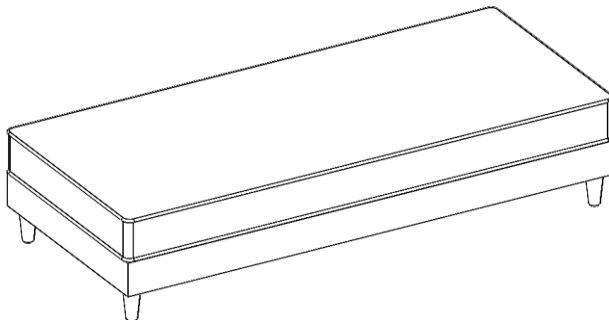

Vendor Information	
Vendor Name:	LSMX1
Vendor Code:	V-005852

Living Space Information	
LS SKU:	313147
LS product Name:	Aries Seal Cocktail
Vendor Model #:	1110-COKOOTTO-AR-SEA
Vendor Collection:	ARIES

CODE	PART #	DESCRIPTION	SHIPS IN 48 HRS	QUANTITY	PRICING	NOTES
A	PLARIESL	LATERAL PLASTIC LEG ARIES	YES	4		
B	PLARIESC	PLASTIC LEG ARIES CENTRAL	YES	1		

		LIVING SPACES	
A	PLARIESL		X4
B	PLARIESC		X1
1	ARIES COCKTAIL OTTOMAN		X1

ARIES COCKTAIL OTTOMAN

STEP 1:

FIND LEGS ON THE CUSHION

STEP 2:

TURN RIGHT
ONLY USE THE HAND

TURN RIGHT
ONLY USE THE HAND

ARIES COCKTAIL OTTOMAN