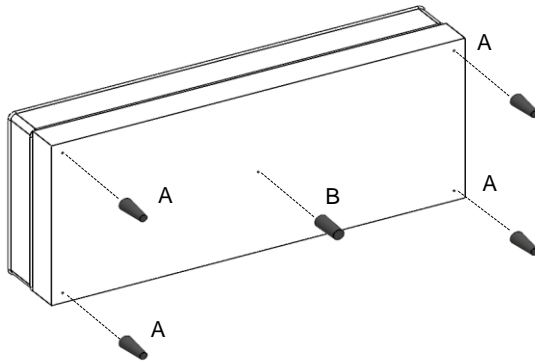

Vendor Information	
Vendor Name:	LSMX1
Vendor Code:	V-005852

Living Space Information	
LS SKU:	313147
LS product Name:	Aries Seal Cocktail
Vendor Model #:	1110-COKOOTTO-AR-SEA
Vendor Collection:	ARIES

CODE	PART #	DESCRIPTION	SHIPS IN 48 HRS	QUANTITY	PRICING	NOTES
A	PLARIESL	LATERAL PLASTIC LEG ARIES	YES	4		
B	PLARIESC	PLASTIC LEG ARIES CENTRAL	YES	1		

		LIVING SPACES	
A	PLARIESL		X4
B	PLARIESC		X1
1	ARIES COCKTAIL OTTOMAN		X1

ARIES COCKTAIL OTTOMAN

STEP 1:

FIND LEGS ON THE CUSHION

STEP 2:

TURN RIGHT
ONLY USE THE HAND

TURN RIGHT
ONLY USE THE HAND

ARIES COCKTAIL OTTOMAN