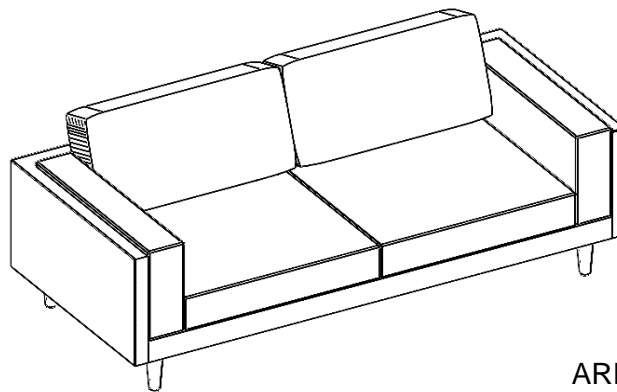

Vendor Information

Vendor Name: LSMX1  
 Vendor Code: V-005852

Living Space Information

LS SKU: 313118  
 LS product Name: Aries smoke sofa  
 Vendor Model #: 1101-S-SM-ARI  
 Vendor Collection: ARIES

CODE	PART #	DESCRIPTION	SHIPS IN 48 HRS	QUANTITY	PRICING	NOTES
A	PLARIESL	LATERAL PLASTIC LEG ARIES	YES	4		
B	PLARIESC	PLASTIC LEG ARIES CENTRAL	YES	1		

A	PLARIESL	 X4
B	PLARIESC	 X1
1	ARIES SOFA	 X1

ARIES SOFA

STEP 1:

REMOVE CUSHIONS TO FIND LEGS

STEP 2:

TURN RIGHT  
ONLY USE THE HAND

TURN RIGHT  
ONLY USE THE HAND

ARIES SOFA