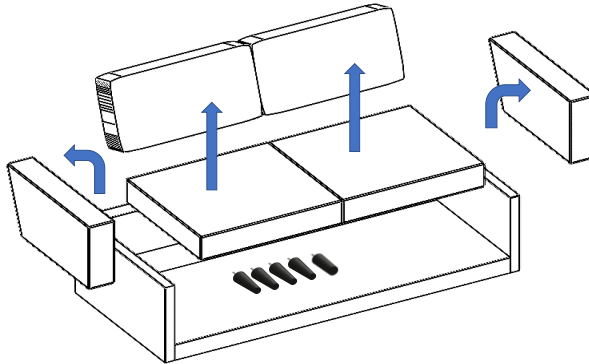

Vendor Information

Vendor Name: LSMX1  
 Vendor Code: V-005852

Living Space Information

LS SKU: 313118  
 LS product Name: Aries smoke sofa  
 Vendor Model #: 1101-S-SM-ARI  
 Vendor Collection: ARIES

CODE	PART #	DESCRIPTION	SHIPS IN 48 HRS	QUANTITY	PRICING	NOTES
A	PLARIESL	LATERAL PLASTIC LEG ARIES	YES	4		
B	PLARIESC	PLASTIC LEG ARIES CENTRAL	YES	1		

A	PLARIESL	 X4
B	PLARIESC	 X1
1	ARIES SOFA	 X1

ARIES SOFA

STEP 1:

REMOVE CUSHIONS TO FIND LEGS

STEP 2:

TURN RIGHT  
ONLY USE THE HAND

TURN RIGHT  
ONLY USE THE HAND

ARIES SOFA