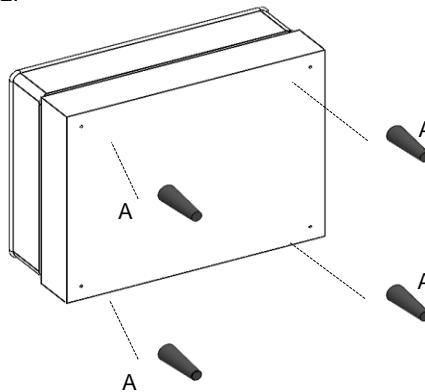

Vendor Information	
Vendor Name:	LSMX1
Vendor Code:	V-005852

Living Space Information
LS SKU: 313115
LS product Name: Aries Seal Ottoman
Vendor Model #: 1098-OTTO-SE-ARI
Vendor Collection: ARIES

CODE	PART #	DESCRIPTION	SHIPS IN 48 HRS	QUANTITY	PRICING	NOTES
A	PLARIESL	LATERAL PLASTIC LEG ARIES	YES	4		

A	PLARIESL	 x4
1	ARIES OTTOMAN	 x1

ARIES OTTOMAN

STEP 1:

FIND LEGS ON THE CUSHION

STEP 2:

TURN RIGHT
ONLY USE THE HAND

ARIES OTTOMAN