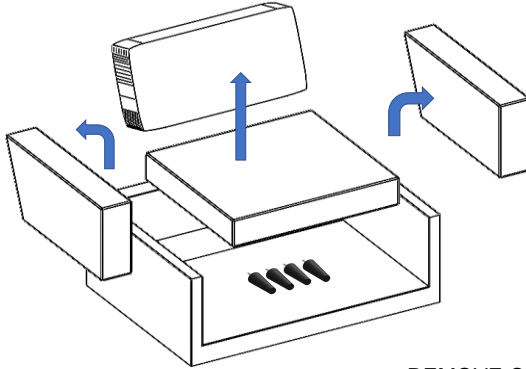

Vendor Information	
Vendor Name:	LSMX1
Vendor Code:	V-005852

Living Space Information	
LS SKU:	313114
LS product Name:	Aries Chair Seal
Vendor Model #:	1096-CH-SE-ARI
Vendor Collection:	ARIES

CODE	PART #	DESCRIPTION	SHIPS IN 48 HRS	QUANTITY	PRICING	NOTES
A	PLARIESL	LATERAL PLASTIC LEG ARIES	YES	4		

LIVING SPACES		
A	PLARIESL	 x4
1	ARIES CHAIR	 x1

ARIES CHAIR

STEP 1:

REMOVE CUSHIONS TO FIND LEGS

STEP 2:

TURN RIGHT  
ONLY USE THE HAND

ARIES CHAIR