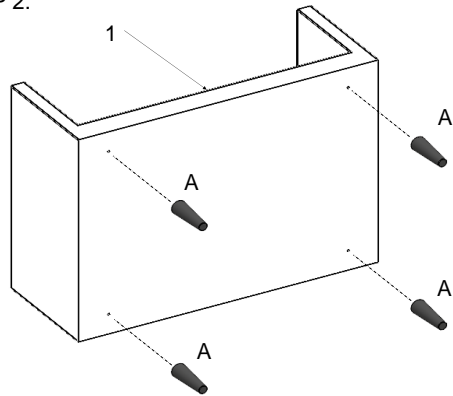

Vendor Information	
Vendor Name:	LSMX1
Vendor Code:	V-005852

Living Space Information	
LS SKU:	313114
LS product Name:	Aries Chair Seal
Vendor Model #:	1096-CH-SE-ARI
Vendor Collection:	ARIES

CODE	PART #	DESCRIPTION	SHIPS IN 48 HRS	QUANTITY	PRICING	NOTES
A	PLARIESL	LATERAL PLASTIC LEG ARIES	YES	4		

LIVING SPACES		
A	PLARIESL	 x4
1	ARIES CHAIR	 x1

ARIES CHAIR

STEP 1:

REMOVE CUSHIONS TO FIND LEGS

STEP 2:

TURN RIGHT  
ONLY USE THE HAND

ARIES CHAIR