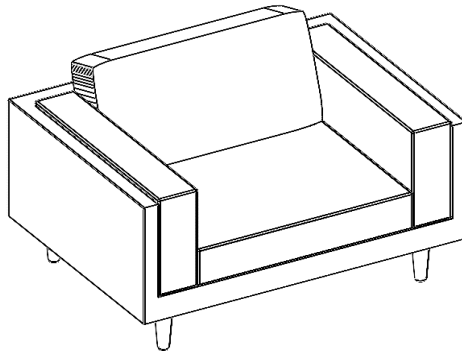

Vendor Information	
Vendor Name:	LSMX1
Vendor Code:	V-005852

Living Space Information	
LS SKU:	313114
LS product Name:	Aries Chair Seal
Vendor Model #:	1096-CH-SE-ARI
Vendor Collection:	ARIES

CODE	PART #	DESCRIPTION	SHIPS IN 48 HRS	QUANTITY	PRICING	NOTES
A	PLARIESL	LATERAL PLASTIC LEG ARIES	YES	4		

LIVING SPACES		
A	PLARIESL	 x4
1	ARIES CHAIR	 x1

ARIES CHAIR

STEP 1:

REMOVE CUSHIONS TO FIND LEGS

STEP 2:

TURN RIGHT  
ONLY USE THE HAND

ARIES CHAIR