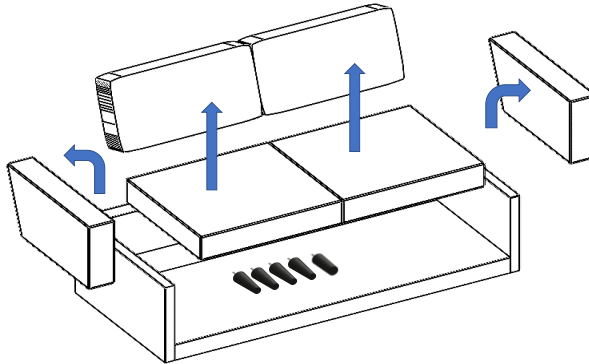

Vendor Information

Vendor Name: LSMX1
 Vendor Code: V-005852

Living Space Information

LS SKU: 313113
 LS product Name: Aries seal sofa
 Vendor Model #: 1095-S-SE-ARI
 Vendor Collection: ARIES

CODE	PART #	DESCRIPTION	SHIPS IN 48 HRS	QUANTITY	PRICING	NOTES
A	PLARIESL	LATERAL PLASTIC LEG ARIES	YES	4		
B	PLARIESC	PLASTIC LEG ARIES CENTRAL	YES	1		

A	PLARIESL	 X4
B	PLARIESC	 X1
1	ARIES SOFA	 X1

ARIES SOFA

STEP 1:

REMOVE CUSHIONS TO FIND LEGS

STEP 2:

TURN RIGHT
 ONLY USE THE HAND

TURN RIGHT
 ONLY USE THE HAND

ARIES SOFA