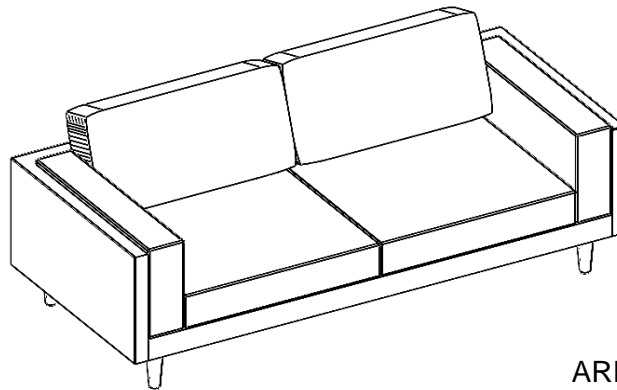

Vendor Information

Vendor Name: LSMX1
 Vendor Code: V-005852

Living Space Information

LS SKU: 313113
 LS product Name: Aries seal sofa
 Vendor Model #: 1095-S-SE-ARI
 Vendor Collection: ARIES

CODE	PART #	DESCRIPTION	SHIPS IN 48 HRS	QUANTITY	PRICING	NOTES
A	PLARIESL	LATERAL PLASTIC LEG ARIES	YES	4		
B	PLARIESC	PLASTIC LEG ARIES CENTRAL	YES	1		

A	PLARIESL	 X4
B	PLARIESC	 X1
1	ARIES SOFA	 X1

ARIES SOFA

STEP 1:

REMOVE CUSHIONS TO FIND LEGS

STEP 2:

TURN RIGHT
 ONLY USE THE HAND

TURN RIGHT
 ONLY USE THE HAND

ARIES SOFA