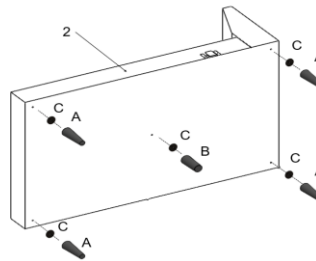

CODE	PART #	DESCRIPTION	SHIPS IN 48 HRS	QUANTITY	PRICING	NOTES
A	PLCALAIS	LATERAL LEG	YES	12		
B	LATERL LEG	CENTRAL LEG	YES	3		
C	PLASWASH	PLASTIC WASHER TO CALAIS LEG	YES	15		

		LIVING SPACES	
A	PLCALAIS		X12
B	PLCALCEN		X3
C	PLASWASH		X15
1	CALAIS RAF SOFA		X1
2	CALAIS LAF CHAISE		X1
3	CALAIS COCKTAIL OTTOMAN		X1

SEE DETAIL A

CALAIS RAF SOFA
BRACKET DOWN
CALAIS LAF CHAISE
BRACKET UP

DETAIL A

STEP 1: PLACE LEGS

CALAIS RAF SOFA

TURN RIGHT
ONLY USE THE HAND

TURN RIGHT
ONLY USE THE HAND

STEP 2: PLACE LEGS

CALAIS LAF CHAISE

TURN RIGHT
ONLY USE THE HAND

TURN RIGHT
ONLY USE THE HAND

STEP 3: PLACE LEGS

CALAIS COCKTAIL OTTOMAN

TURN RIGHT
ONLY USE THE HAND

TURN RIGHT
ONLY USE THE HAND

STEP 4: JOIN SECTIONAL