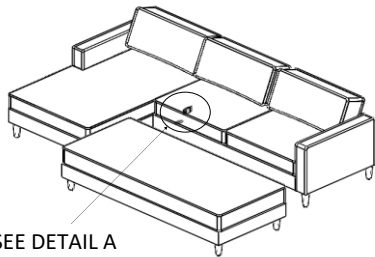

Vendor Information

Vendor Name: LSMX1
Vendor Code: V-005852

Living Space Information

LS SKU:313111
LS product Name: KIT-CALAIS GRAVEL 2PC SECTIONAL
W/LAF CHAISE & COCKTAIL OTTOMAN
Vendor Model #: 1077-2PCSECLAFSCRAFSCOKOTTO-CA-GRA
Vendor Collection: CALAIS

CODE	PART #	DESCRIPTION	SHIPS IN 48 HRS	QUANTITY	PRICING	NOTES
A	PLCALAIS	LATERAL LEG	YES	12		
B	LATERL LEG	CENTRAL LEG	YES	3		
C	PLASWASH	PLASTIC WASHER TO CALAIS LEG	YES	15		

		LIVING SPACES	
A	PLCALAIS		X12
B	PLCALCEN		X3
C	PLASWASH		X15
1	CALAIS RAF SOFA		X1
2	CALAIS LAF CHAISE		X1
3	CALAIS COCKTAIL OTTOMAN		X1

SEE DETAIL A

CALAIS RAF SOFA
BRACKET DOWN
CALAIS LAF CHAISE
BRACKET UP

DETAIL A

STEP 1: PLACE LEGS

CALAIS RAF SOFA

TURN RIGHT
ONLY USE THE HAND

TURN RIGHT
ONLY USE THE HAND

STEP 2: PLACE LEGS