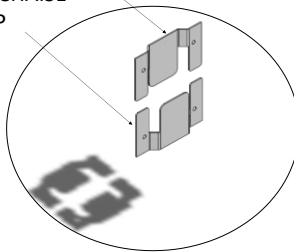

Vendor Information

Vendor Name: LSMX1
Vendor Code: V-005852

Living Space Information

LS SKU:313111
LS product Name: KIT-CALAIS GRAVEL 2PC SECTIONAL
W/LAF CHAISE & COCKTAIL OTTOMAN
Vendor Model #: 1077-2PCSECLAFSCRAFSCOKOTTO-CA-GRA
Vendor Collection: CALAIS

CODE	PART #	DESCRIPTION	SHIPS IN 48 HRS	QUANTITY	PRICING	NOTES
A	PLCALAIS	LATERAL LEG	YES	12		
B	LATERL LEG	CENTRAL LEG	YES	3		
C	PLASWASH	PLASTIC WASHER TO CALAIS LEG	YES	15		

		LIVING SPACES	
A	PLCALAIS		X12
B	PLCALCEN		X3
C	PLASWASH		X15
1	CALAIS RAF SOFA		X1
2	CALAIS LAF CHAISE		X1
3	CALAIS COCKTAIL OTTOMAN		X1

SEE DETAIL A

CALAIS RAF SOFA
BRACKET DOWN
CALAIS LAF CHAISE
BRACKET UP

DETAIL A

STEP 1: PLACE LEGS

CALAIS RAF SOFA

TURN RIGHT
ONLY USE THE HAND

TURN RIGHT
ONLY USE THE HAND

STEP 2: PLACE LEGS

CALAIS LAF CHAISE

TURN RIGHT
ONLY USE THE HAND

TURN RIGHT
ONLY USE THE HAND

STEP 3: PLACE LEGS

CALAIS COCKTAIL OTTOMAN

TURN RIGHT
ONLY USE THE HAND

TURN RIGHT
ONLY USE THE HAND

STEP 4: JOIN SECTIONAL