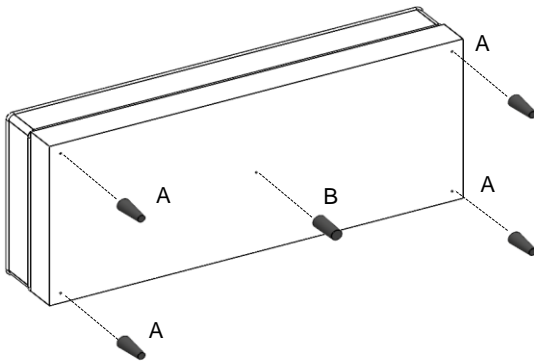

STEP 2:

TURN RIGHT
ONLY USE THE HAND

TURN RIGHT
ONLY USE THE HAND