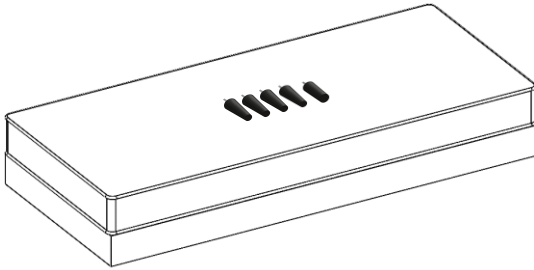

STEP 1:

FIND LEGS ON THE CUSHION