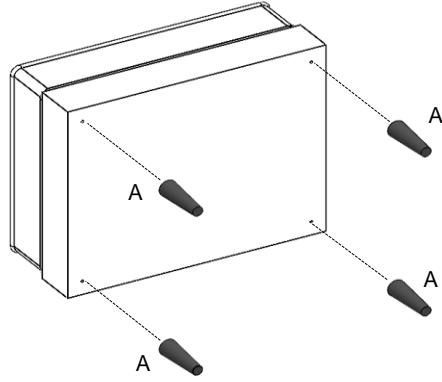

Vendor Information	
Vendor Name:	LSMX1
Vendor Code:	V-005852

Living Space Information	
LS SKU:	313100
LS product Name:	CALAIS GRAVEL OTTOMAN
Vendor Model #:	1066-OTTO-CA-GRA
Vendor Collection:	CALAIS

CODE	PART #	DESCRIPTION	SHIPS IN 48 HRS	QUANTITY	PRICING	NOTES
A	PLCALAIS	LATERAL LEG	YES	4		

LIVING SPACES		
A	PLCALAIS	 x4
1	CALAIS OTTOMAN	 x1

CALAIS OTTOMAN

STEP 1:

FIND LEGS ON THE CUSHION

STEP 2:

TURN RIGHT
ONLY USE THE HAND

CALAIS OTTOMAN