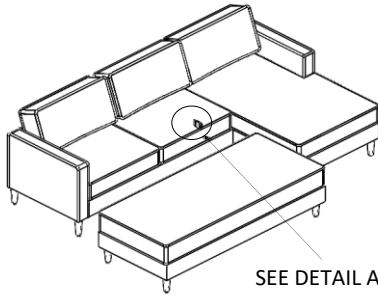

Vendor Information

Vendor Name: LSMX1
 Vendor Code: V-005852

Living Space Information

LS SKU: 313097
 LS product Name: KIT-CALAIS VANILLA 2PC SECTIONAL
 W/RAF CHAISE & COCKTAIL OTTOMAN
 Vendor Model #: 1063-2PCSECRALCLAFSCOKOTTO-CA-VAN
 Vendor Collection: CALAIS

CODE	PART #	DESCRIPTION	SHIPS IN 48 HRS	QUANTITY	PRICING	NOTES
A	PLCALAIS	LATERAL LEG	YES	12		
B	LATERL LEG	CENTRAL LEG	YES	3		
C	PLASWASH	PLASTIC WASHER TO CALAIS LEG	YES	15		

		LIVING SPACES	
A	PLCALAIS		X12
B	PLCALCEN		X3
C	PLASWASH		X15
1	CALAIS LAF SOFA		X1
2	CALAIS RAF CHAISE		X1
3	CALAIS COCKTAIL OTTOMAN		X1

SEE DETAIL A

CALAIS LAF SOFA
 BRACKET DOWN
 CALAIS RAF CHAISE
 BRACKET UP

DETAIL A

STEP 1: PLACE LEGS CALAIS LAF SOFA

TURN RIGHT
 ONLY USE THE HAND

TURN RIGHT
 ONLY USE THE HAND

STEP 2: PLACE LEGS CALAIS RAF CHAISE

TURN RIGHT
 ONLY USE THE HAND

TURN RIGHT
 ONLY USE THE HAND

STEP 3: PLACE LEGS CALAIS COCKTAIL OTTOMAN

TURN RIGHT
 ONLY USE THE HAND

TURN RIGHT
 ONLY USE THE HAND

STEP 4: JOIN SECTIONAL

KIT-CALAIS 2PC SECTIONAL W-RAF CHAISE & COCKTAIL OTTOMAN