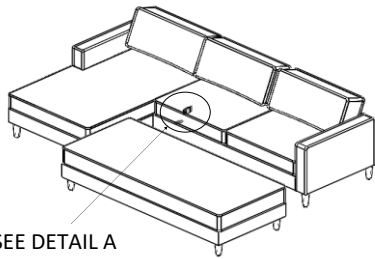

Vendor Information

Vendor Name: LSMX1  
 Vendor Code: V-005852

Living Space Information

LS SKU: 313096  
 LS product Name: KIT-CALAIS VANILLA  
 W/LAF CHAISE & COCKTAIL OTTOMAN  
 Vendor Model #: 1062-2PCSECLAFCRAFSCOKOTTO-CA-VAN  
 Vendor Collection: CALAIS

CODE	PART #	DESCRIPTION	SHIPS IN 48 HRS	QUANTITY	PRICING	NOTES
A	PLCALAIS	LATERAL LEG	YES	12		
B	LATERL LEG	CENTRAL LEG	YES	3		
C	PLASWASH	PLASTIC WASHER TO CALAIS LEG	YES	15		

		LIVING SPACES	
A	PLCALAIS		X12
B	PLCALCEN		X3
C	PLASWASH		X15
1	CALAIS RAF SOFA		X1
2	CALAIS LAF CHAISE		X1
3	CALAIS COCKTAIL OTTOMAN		X1

SEE DETAIL A

CALAIS RAF SOFA  
BRACKET DOWN  
 CALAIS LAF CHAISE  
BRACKET UP

DETAIL A

STEP 1: PLACE LEGS

CALAIS RAF SOFA

TURN RIGHT  
ONLY USE THE HAND

TURN RIGHT  
ONLY USE THE HAND

STEP 2: PLACE LEGS