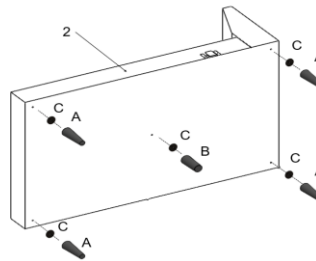

CODE	PART #	DESCRIPTION	SHIPS IN 48 HRS	QUANTITY	PRICING	NOTES
A	PLCALAIS	LATERAL LEG	YES	12		
B	LATERL LEG	CENTRAL LEG	YES	3		
C	PLASWASH	PLASTIC WASHER TO CALAIS LEG	YES	15		

		LIVING SPACES	
A	PLCALAIS		X12
B	PLCALCEN		X3
C	PLASWASH		X15
1	CALAIS RAF SOFA		X1
2	CALAIS LAF CHAISE		X1
3	CALAIS COCKTAIL OTTOMAN		X1

SEE DETAIL A

CALAIS RAF SOFA  
BRACKET DOWN  
 CALAIS LAF CHAISE  
BRACKET UP

DETAIL A

STEP 1: PLACE LEGS

CALAIS RAF SOFA

TURN RIGHT  
ONLY USE THE HAND

TURN RIGHT  
ONLY USE THE HAND

STEP 2: PLACE LEGS

CALAIS LAF CHAISE

TURN RIGHT  
ONLY USE THE HAND

TURN RIGHT  
ONLY USE THE HAND

STEP 3: PLACE LEGS

CALAIS COCKTAIL OTTOMAN

TURN RIGHT  
ONLY USE THE HAND

TURN RIGHT  
ONLY USE THE HAND

STEP 4: JOIN SECTIONAL