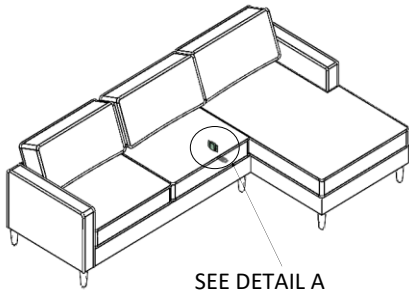

Vendor Information

Vendor Name: LSMX1
Vendor Code: V-005852

Living Space Information

LS SKU: 313095
LS product Name: KIT-CALAIS VANILLA 2PC SECTIONAL W/RAF CHAISE
Vendor Model #: 1061-2PCSECRAFCLAFS-CA-VAN
Vendor Collection: CALAIS

CALAIS LAF SOFA
BRACKET DOWN

CALAIS RAF CHAISE
BRACKET UP

DETAIL A

STEP 1: PLACE LEGS

CALAIS LAF SOFA

TURN RIGHT
ONLY USE THE HAND

TURN RIGHT
ONLY USE THE HAND

STEP 2: PLACE LEGS

CALAIS RAF CHAISE

TURN RIGHT
ONLY USE THE HAND

TURN RIGHT
ONLY USE THE HAND

STEP 3: JOIN SECTIONAL

KIT-CALAIS 2PC SECTIONAL W-RAF CHAISE