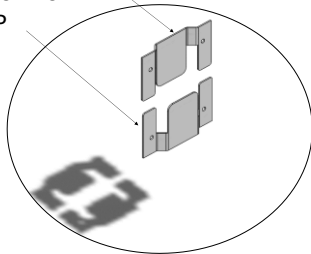

Vendor Information

Vendor Name: LSMX1  
 Vendor Code: V-005852

Living Space Information

LS SKU: 313094  
 LS product Name: KIT-CALAIS VANILLA 2PC SECTIONAL W/LAF CHAISE  
 Vendor Model #: 1060-2PCSECLAFCRAFS-CA-VAN  
 Vendor Collection: CALAIS

CALAIS RAF SOFA  
 BRACKET DOWN  
 CALAIS LAF CHAISE  
 BRACKET UP

DETAIL A

STEP 1: PLACE LEGS

CALAIS RAF SOFA

TURN RIGHT  
 ONLY USE THE HAND

TURN RIGHT  
 ONLY USE THE HAND

STEP 2: PLACE LEGS

CALAIS LAF CHAISE

TURN RIGHT  
 ONLY USE THE HAND

TURN RIGHT  
 ONLY USE THE HAND

STEP 3: JOIN SECTIONAL

KIT-CALAIS 2PC SECTIONAL W-LAF CHAISE