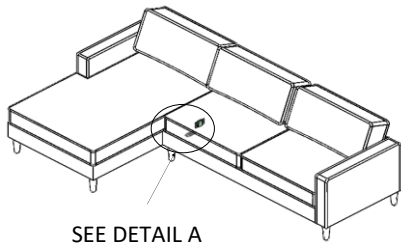

Vendor Information

Vendor Name: LSMX1
Vendor Code: V-005852

Living Space Information

LS SKU: 313094
LS product Name: KIT-CALAIS VANILLA 2PC SECTIONAL W/LAF CHAISE
Vendor Model #: 1060-2PCSECLAFCRAFS-CA-VAN
Vendor Collection: CALAIS

CODE	PART #	DESCRIPTION	SHIPS IN 48 HRS	QUANTITY	PRICING	NOTES
A	PLCALAIS	LATERAL LEG	YES	8		
B	LATERL LEG	CENTRAL LEG	YES	2		
C	PLASWASH	PLASTIC WASHER TO CALAIS LEG	YES	10		

A	PLCALAIS	X8
B	PLCALCEN	X2
C	PLASWASH	X10
1	CALAIS RAF SOFA	X1
2	CALAIS LAF CHAISE	X1