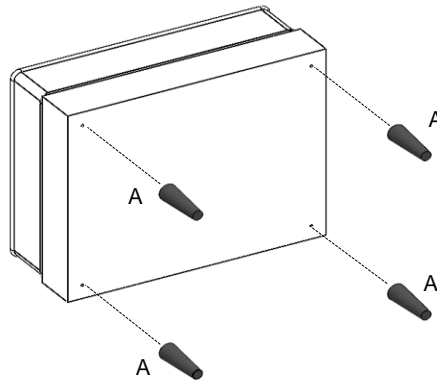

Vendor Information	
Vendor Name:	LSMX1
Vendor Code:	V-005852

Living Space Information
LS SKU: 313085
LS product Name: CALAIS VANILLA OTTOMAN
Vendor Model #: 1050-OTT-CA-VAN
Vendor Collection: CALAIS

CODE	PART #	DESCRIPTION	SHIPS IN 48 HRS	QUANTITY	PRICING	NOTES
A	PLCALAIS	LATERAL LEG	YES	4		

LIVING SPACES		
A	PLCALAIS	 x4
1	CALAIS OTTOMAN	 x1

CALAIS OTTOMAN

STEP 1:

FIND LEGS ON THE CUSHION

STEP 2:

TURN RIGHT
ONLY USE THE HAND

CALAIS OTTOMAN